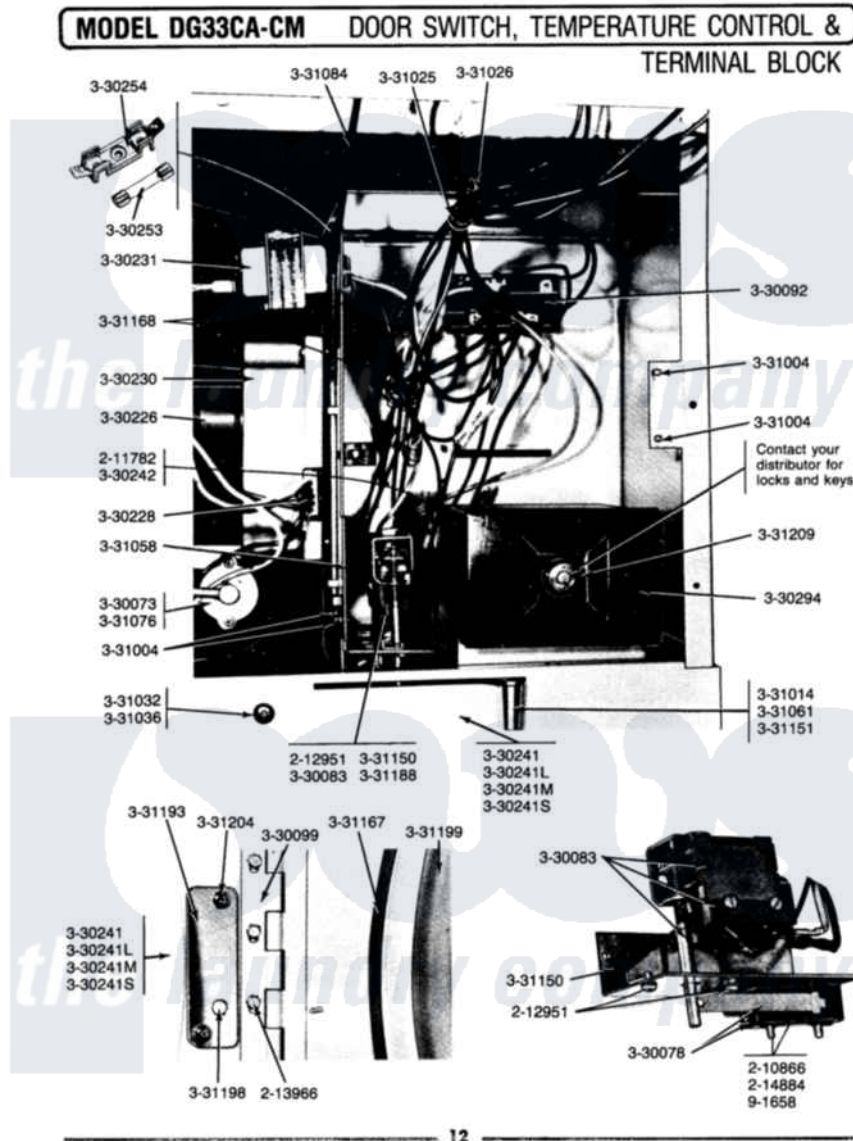

Maytag LDG33CM 04 - DOOR SWITCH, TEMP CONTROL & TERMINAL
BLK

Maytag Residential Maytag LDG33CM Dryer Parts Parts Diagram 04 - DOOR SWITCH, TEMP CONTROL & TERMINAL
BLK

Click on the part number to view part

Item	Original Part Number	Replaced By	Status	Part Description
001	210866			Nut, Twin Speed
002	NLA		Not Available	CAGE NUT
003	212951			Screw, No.6-32 X 1/4 Inch
004	213966	3400014		Screw
005	214884	213501		Screw, No.6-20 X 1-1/8 Inch
006	Y330073			Valve, Shut-Off
007	Y330078			Cool-Down Bypass Switch
008	Y330083		Not Available	CONTROL, TEMPERATURE
009	Y330092			Terminal Block
010	NLA		Not Available	HINGE, DOOR
011	Y330226			Wire, Ignition Control Assembly
012	Y330228			Harness For Gas Valve
013	Y330230			Ignition Control Assembly
014	Y330231			Transformer