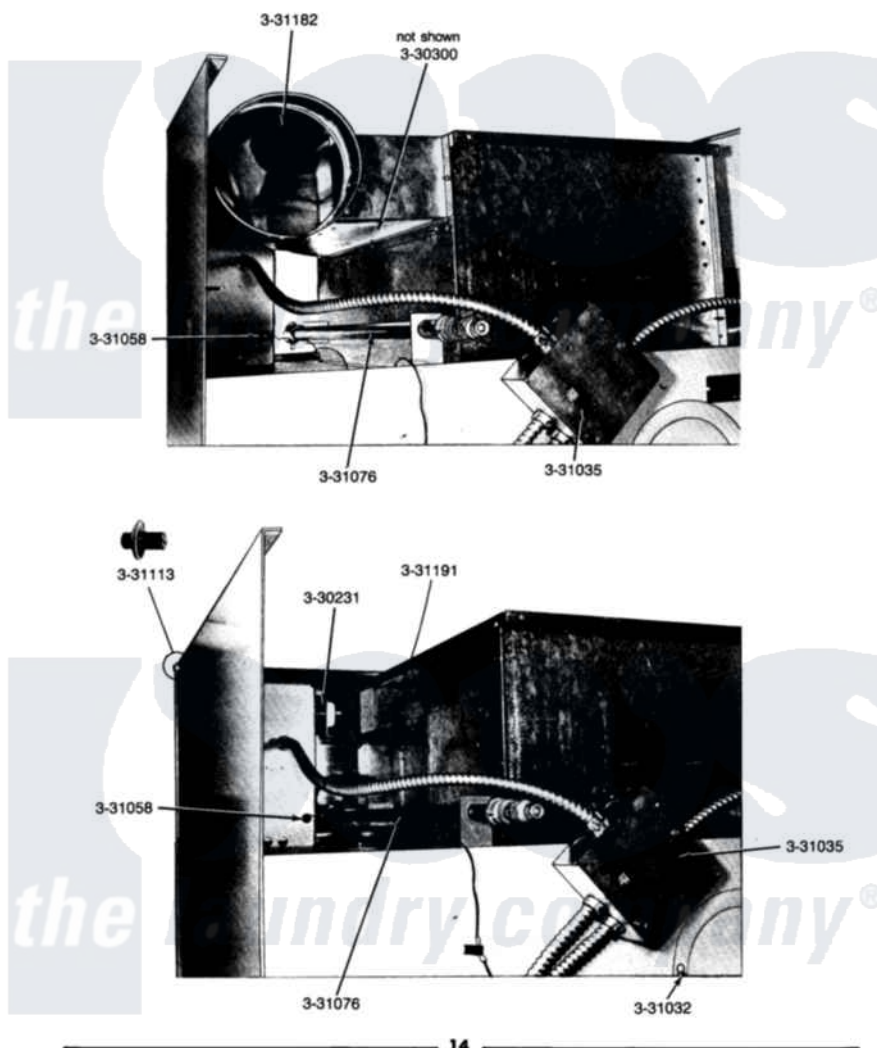

Maytag LDG33CM 05 - RECIRCULATION COMPONENTS

MODEL DG33CA-CM RECIRCULATION COMPONENTS - REAR VIEW

DG33CA SERIES 02 & DG33CMQ SERIES 03

Maytag [Residential Maytag LDG33CM Dryer Parts](#) Parts Diagram 05 - RECIRCULATION COMPONENTS

[Click on the part number to view part](#)

Item	Original Part Number	Replaced By	Status	Part Description
001	Y330231			Transformer
002	Y330300			Safety Thermostat
003	331032	61002031		Screw, Handle
004	NLA		Not Available	WIRE NUT (6 USED)
005	331058			Grommet-Temp. Control Tubin
006	NLA		Not Available	GAS SUPPLY LINE-28 1/2 INCH
007	NLA		Not Available	HINGE RIVET
008	NLA		Not Available	RECIRCULATION BOOT
009	NLA		Not Available	DECAL-LIGHTING & CLEARANCE