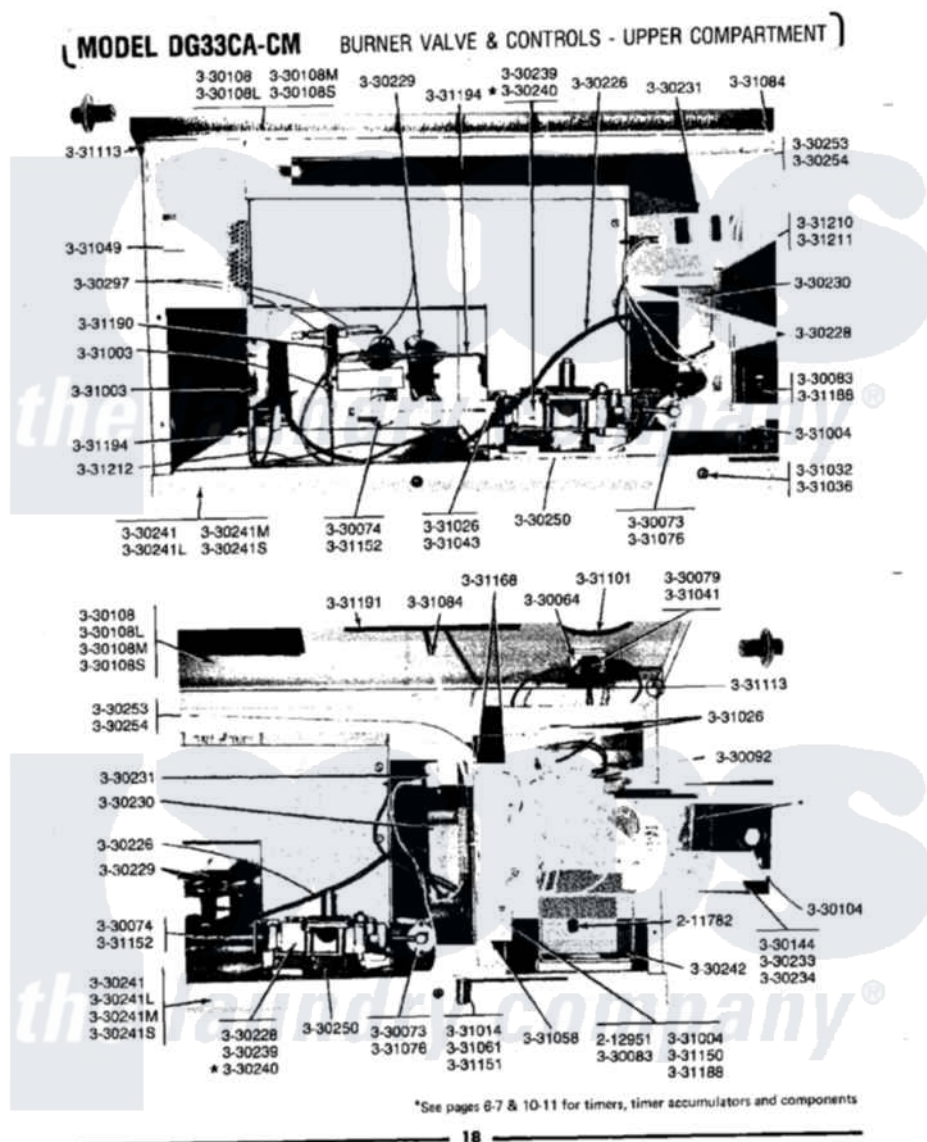

Maytag LDG33CM 07 - BURNER VALVE & CONTROLS-UPPER COMP.

Maytag Residential Maytag LDG33CM Dryer Parts Diagram 07 - BURNER VALVE & CONTROLS-UPPER COMP. Click on the part number to view part

Item	Original Part Number	Replaced By	Status	Part Description
001	NLA		Not Available	CAGE NUT
002	212951			Screw, No.6-32 X 1/4 Inch
003	Y330064			Pilot Light
004	Y330073			Valve, Shut-Off
005	NLA		Not Available	MANIFOLD, MAIN BURNER
006	Y330079		Not Available	SWITCH, PUSH-TO-START
007	Y330083		Not Available	CONTROL, TEMPERATURE
008	Y330092			Terminal Block
009	NLA		Not Available	LOCK
010	NLA		Not Available	FRONT PANEL (WHT)
011	330108L		Not Available	FRONT PANEL-ALMOND
012	330108M		Not Available	FRONT PANEL-HARVEST WHEAT
013	NLA		Not Available	MOUNTING PLATE (ACCUMULATOR)
014	Y330201		Not Available	HIGH LIMIT THERMOSTAT
015	Y330226			Wire, Ignition Control