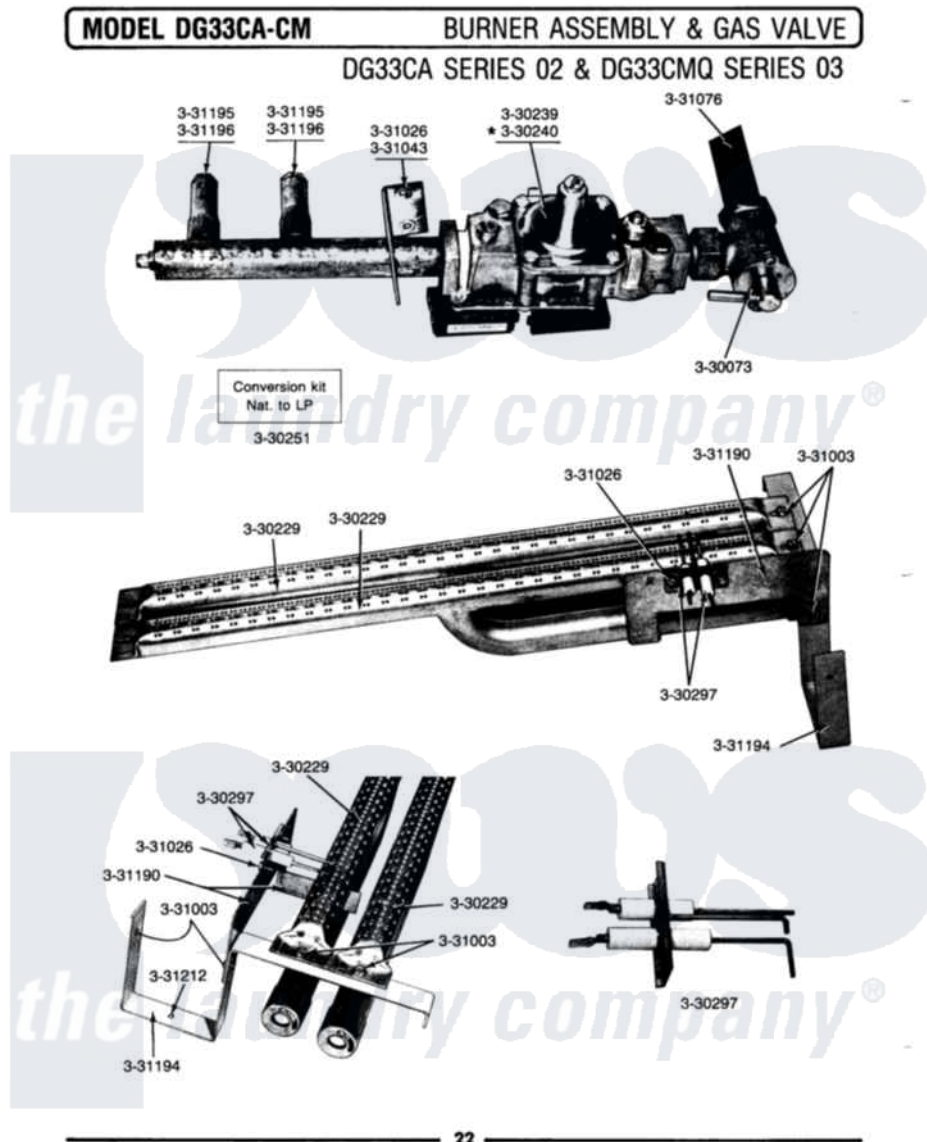

Maytag LDG33CM 09 - BURNER ASSEMBLY & GAS VALVE

22

Maytag [Residential Maytag LDG33CM Dryer Parts](#) Parts Diagram 09 - BURNER ASSEMBLY & GAS VALVE
 Click on the part number to view part

Item	Original Part Number	Replaced By	Status	Part Description
001	Y330073			Valve, Shut-Off
002	Y330229			Burner Assembly
003	Y330239		Not Available	GAS VALVE - NAT
004	NLA		Not Available	GAS VALVE - LP
005	Y330250		Not Available	COIL ON GAS VALVE
006	NLA		Not Available	CONVERSION KIT (NAT TO LP)
007	NLA		Not Available	HI-VOLT CABLE & IGNITER KIT
008	331003	489483		Screw 10-32 X 1/2
009	331026	90767		Screw, 8A X 3/8 HeX Washer Head Tapping
010	NLA		Not Available	BRACKET, GAS CONTROL
011	NLA		Not Available	GAS SUPPLY LINE-28 1/2 INCH
012	NLA		Not Available	MOUNTING BRACKET
013	NLA		Not Available	BURNER SUPPORT BRACKET

014	NLA		Not Available	ORIFICE, MAIN BURNER-NAT.
015	NLA		Not Available	ORIFICE, MAIN BURNER (LP)
016	331212	3390631		Screw, 10-16 X 3/8