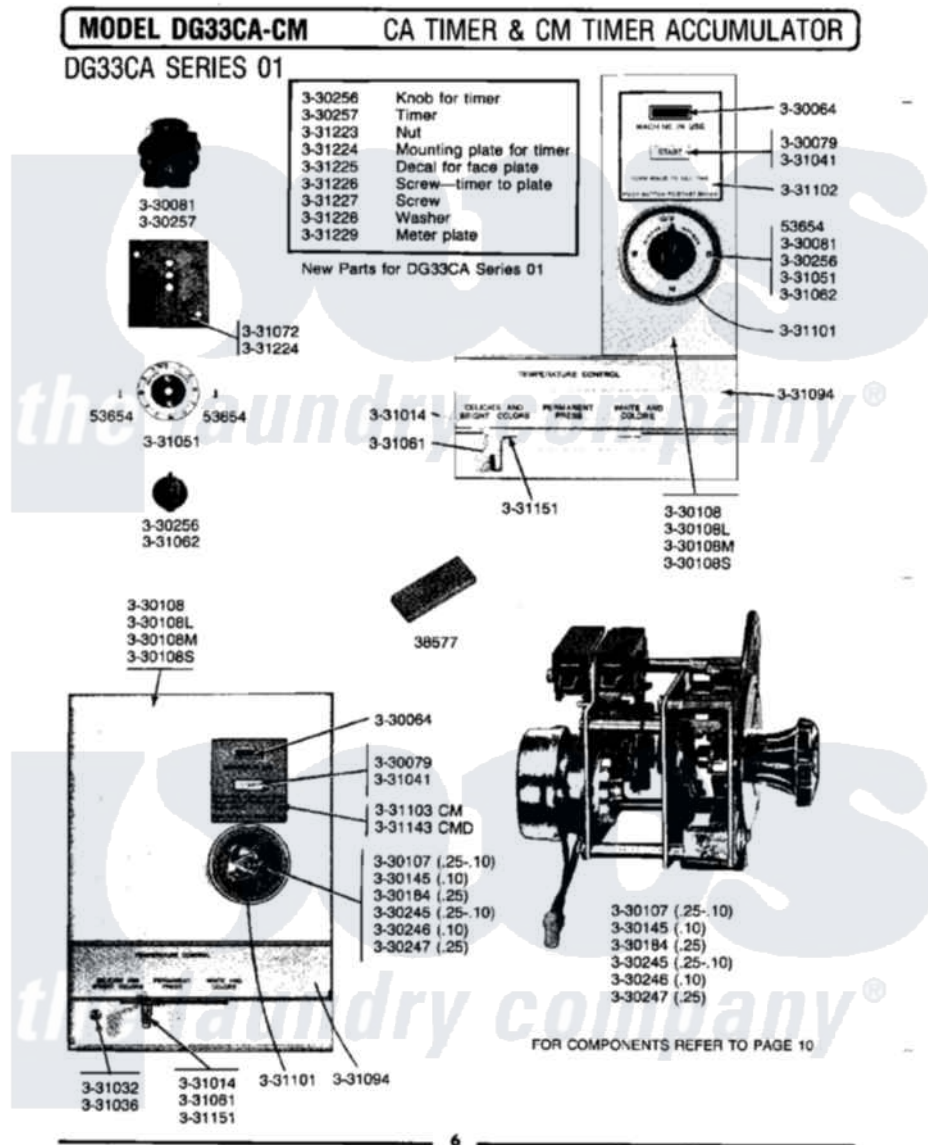

Maytag LDG33CM 13 - TIMER ACCUMULATOR

Maytag Residential Maytag LDG33CM Dryer Parts Parts Diagram 13 - TIMER ACCUMULATOR
 Click on the part number to view part

Item	Original Part Number	Replaced By	Status	Part Description
001	NLA		Not Available	TOOL TO ADJUST TIMING SWITCH
002	NLA		Not Available	SCREW, No.5-40 X 3/8
003	Y330064			Pilot Light
004	Y330079		Not Available	SWITCH, PUSH-TO-START
005	NLA		Not Available	TIMER ACCUMULATOR - CM
006	NLA		Not Available	FRONT PANEL (WHT)
007	330108L		Not Available	FRONT PANEL-ALMOND
008	330108M		Not Available	FRONT PANEL-HARVEST WHEAT
009	Y330145		Not Available	CONTA ACCUMULATOR ASSEMBLY
010	330184			Timer Accumulator-25
011	NLA		Not Available	TIMER ACCUMULATOR (.25-.10)
012	NLA		Not Available	TIMER ACCUMULATOR (.10)
013	NLA		Not Available	TIMER ACCUMULATOR (.25)
014	331014	8281196		Screw

015	331032	61002031	Screw, Handle
016	331036		Washer-Front Panel Screws
017	331041		Button-Push-To-Start Switch
018	331061		Knob For Temperature Contro
019	NLA	Not Available	TRIM BAR, UPPER PANEL
020	331101	Not Available	BEZEL FOR TIMER- ACCUMULATOR
021	NLA	Not Available	INSTRUCTION PLATE - CM
022	331151		Lever-Temperature Control