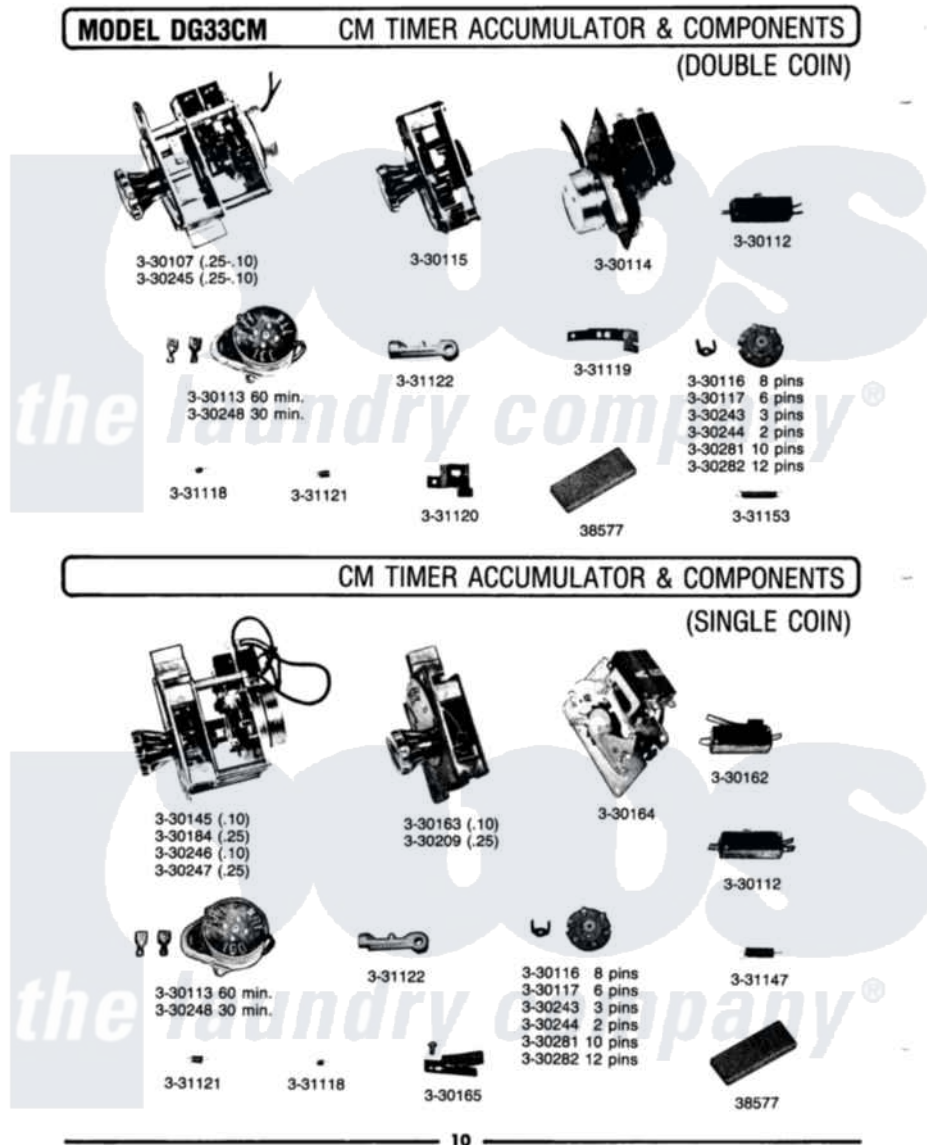

# Maytag LDG33CM 14 - TIMER ACCUMULATOR & COMP. (DOUBLE COIN)

Maytag Residential Maytag LDG33CM Dryer Parts Parts Diagram 14 - TIMER ACCUMULATOR & COMP. (DOUBLE COIN)

Click on the part number to view part

Item	Original Part Number	Replaced By	Status	Part Description
001	NLA		Not Available	TOOL, ADJUST TIMING SWITCH
002	NLA		Not Available	TIMER ACCUMULATOR - CM
003	<a href="#">330112</a>			Switch For Actuator
004	<a href="#">330113</a>			Timer Motor
005	NLA		Not Available	METER PLATE ASSEMBLY
006	NLA		Not Available	COIN HANDLING ASSEMBLY
007	330116		Not Available	TIMING CAM - 8 PINS
008	330117		Not Available	TIMING CAM - 6 PINS
009	<a href="#">Y330243</a>			Timing Cam
010	Y330244		Not Available	TIMING CAM (2 PINS)
011	NLA		Not Available	TIMER ACCUMULATOR (.25-.10)
012	<a href="#">330248</a>			Timer Motor
013	<a href="#">Y330281</a>			Timing Cam
014	NLA		Not Available	TIMING CAM (12 PINS)

015	NLA	Not Available	COIL SPRING, PAWL
016	NLA	Not Available	SIDE SPRING-COIN RETAINER
017	NLA	Not Available	BOTTOM SPRING-COIN RETAINER
018	NLA	Not Available	COIL SPRING, DETENT ARM
019	NLA	Not Available	INDEX LEVER-SWITCH ACTUATOR
020	<a href="#">331153</a>		Coil Spring F/Carrier Retur