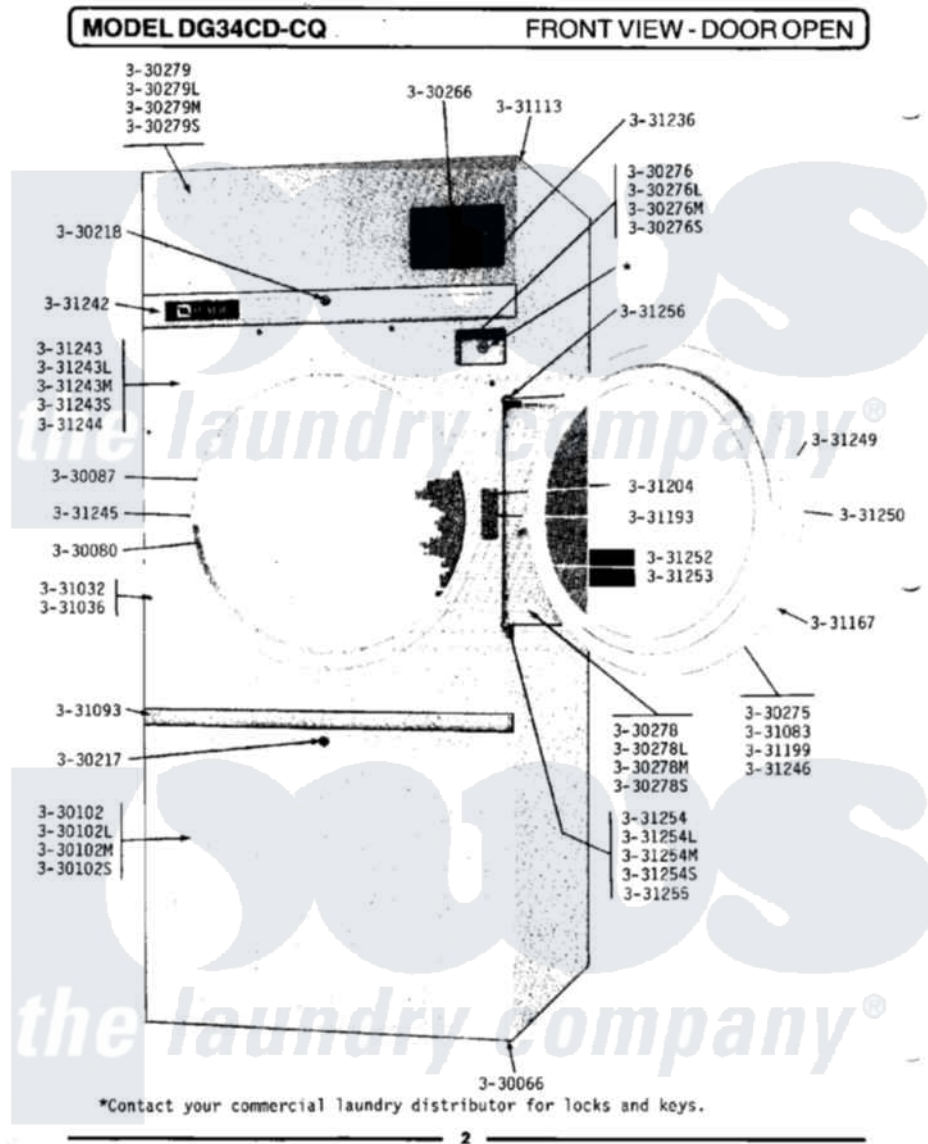

# Maytag LDG34CD 01 - FRONT VIEW-DOOR OPEN

Maytag [Residential Maytag LDG34CD Dryer Parts](#) Parts Diagram 01 - FRONT VIEW-DOOR OPEN  
 Click on the part number to view part

Item	Original Part Number	Replaced By	Status	Part Description
001	NLA		Not Available	LEVELING LEG
002	Y330080		Not Available	SPIDER & SHAFT ASSEMBLY
003	<a href="#">Y330087</a>			Drum Assembly Complete
004	Y330102			FRONT PANEL-WHITE
005	NLA		Not Available	FRONT PANEL-ALMOND
006	NLA		Not Available	FRONT PANEL-HARVEST WHEAT
007	NLA		Not Available	FRONT PANEL-SUNSET CORAL
008	<a href="#">Y330217</a>			Lock
009	<a href="#">Y330218</a>			Lock
010	Y330266		Not Available	MEMBRANE SWITCH
011	<a href="#">Y330275</a>			Door Assembly
012	NLA		Not Available	COIN BOX, WHITE
013	330276L		Not Available	COIN BOX-ALMOND
014	NLA		Not Available	COIN BOX - HARVEST WHEAT