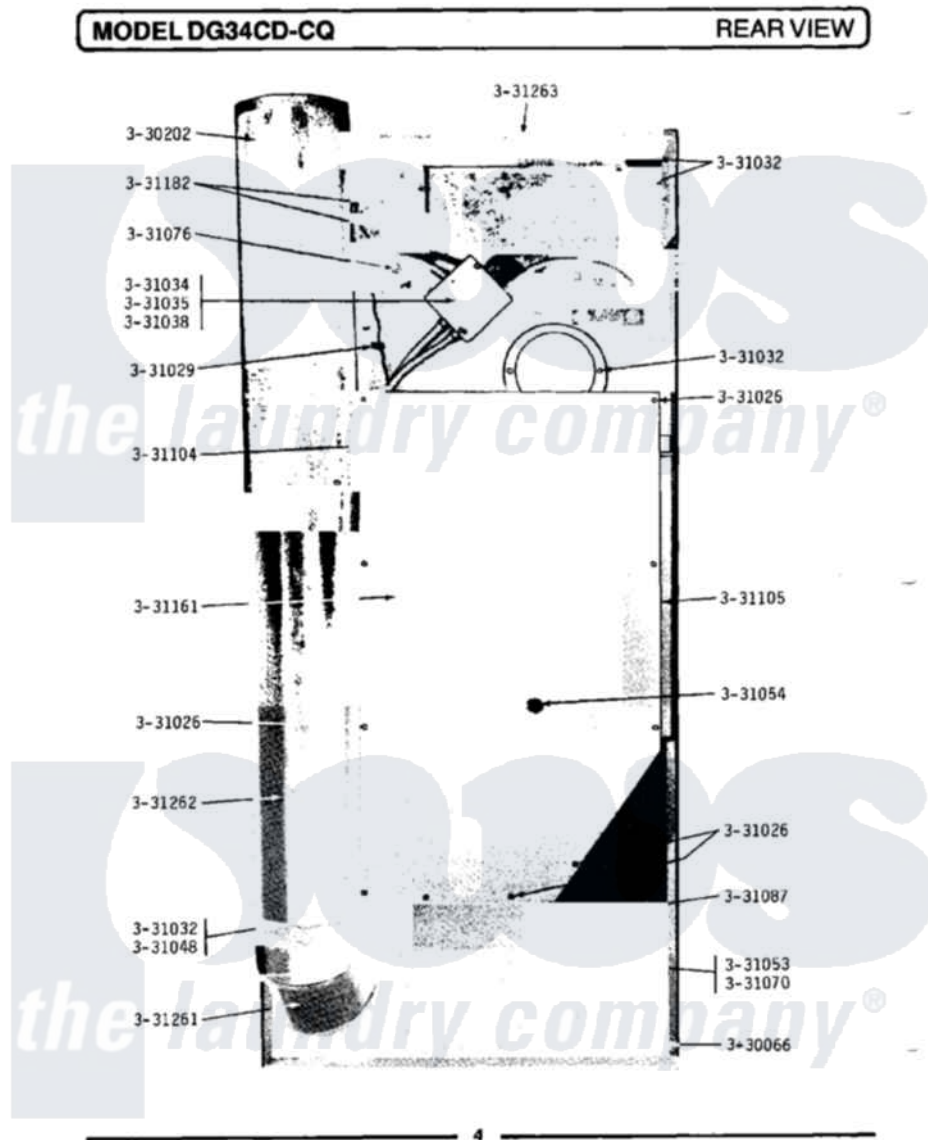

Maytag LDG34CD 02 - REAR VIEW

Maytag [Residential Maytag LDG34CD Dryer Parts](#) Parts Diagram 02 - REAR VIEW
 Click on the part number to view part

Item	Original Part Number	Replaced By	Status	Part Description
001	Y052749	62739		Nut, Lock
002	Y054866	486009		Lockwasher
003	NLA		Not Available	LEVELING LEG
004	Y330080		Not Available	SPIDER & SHAFT ASSEMBLY
005	Y330087			Drum Assembly Complete
006	Y330202		Not Available	RECIRCULATION TEE ASSEMBLY
007	331026	90767		Screw, 8A X 3/8 HeX Washer Head Tapping
008	NLA		Not Available	CLIP
009	331032	61002031		Screw, Handle
010	NLA		Not Available	WIRE NUT
011	NLA		Not Available	WIRE NUT (6 USED)
012	NLA		Not Available	HINGE PIN FOR DAMPER
013	331048		Not Available	COVER FOR BLOWER IMPELLER
014	331053			Damper

015	331054		Grease Fitting - Pulley Pin
016	NLA	Not Available	HINGE PIN FOR DAMPER
017	NLA	Not Available	GAS SUPPLY LINE-28 1/2 INCH
018	NLA	Not Available	DRUM ROD
019	NLA	Not Available	SHIELD FOR MOTOR
020	NLA	Not Available	SUPPORT FOR REAR COVER-LEFT
021	NLA	Not Available	RIB, TUMBLER (ONLY)
022	NLA	Not Available	BACK GUARD
023	NLA	Not Available	RECIRCULATION BOOT
024	NLA	Not Available	ELBOW-90 DEGREE 8" DIAMETER
025	NLA	Not Available	PIPE - 8" DIAMETER
026	NLA	Not Available	TOP COVER FOR CABINET