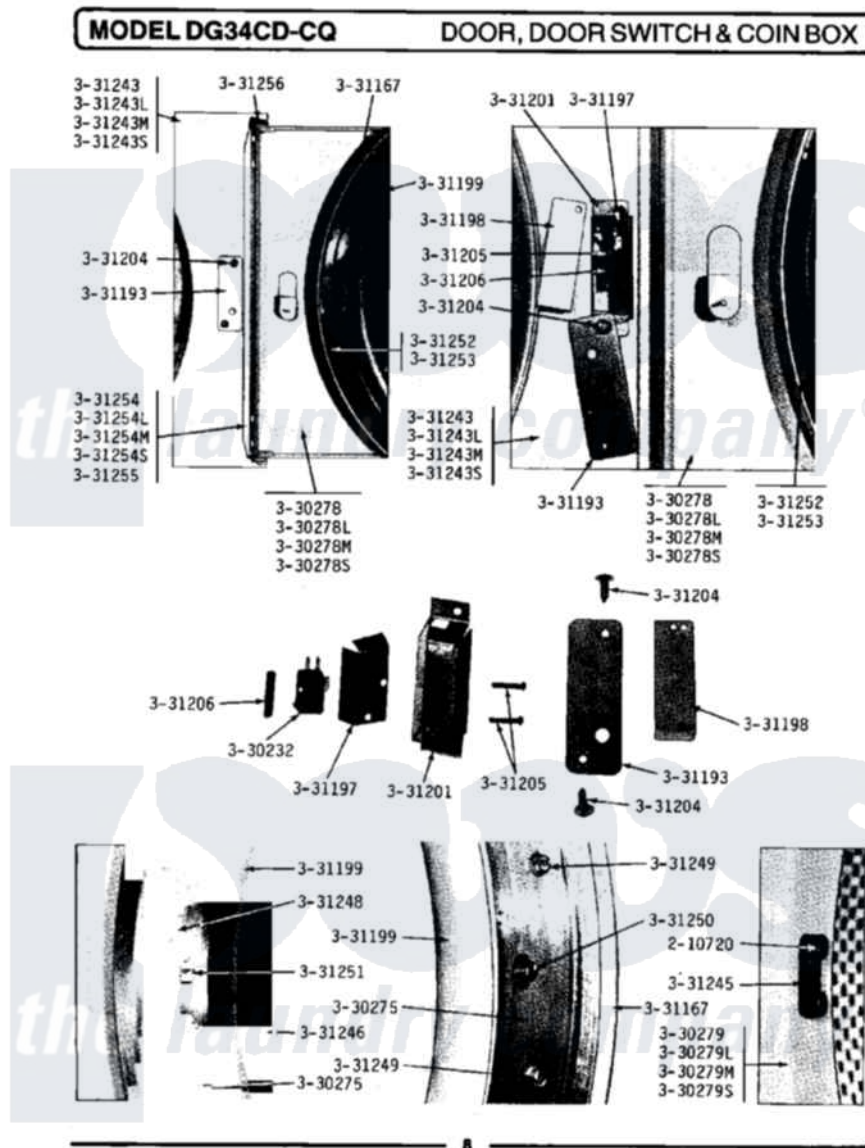

# Maytag LDG34CD 04 - DOOR, DOOR SWITCH, & COIN BOX

Maytag Residential Maytag LDG34CD Dryer Parts Parts Diagram 04 - DOOR, DOOR SWITCH, & COIN BOX  
 Click on the part number to view part

Item	Original Part Number	Replaced By	Status	Part Description
001	<a href="#">210720</a>			Rivet, Bearing To Tumbler Frmt
002	Y330232		Not Available	DOOR SWITCH
003	<a href="#">Y330275</a>			Door Assembly
004	NLA		Not Available	COIN BOX, WHITE
005	330276L		Not Available	COIN BOX-ALMOND
006	NLA		Not Available	COIN BOX - HARVEST WHEAT
007	NLA		Not Available	COIN BOX-SUNSET CORAL
008	NLA		Not Available	HINGE ASSEMBLY-WHITE
009	NLA		Not Available	HINGE ASSEMBLY-ALMOND
010	NLA		Not Available	HINGE ASSEMBLY-HARVEST WHEA
011	NLA		Not Available	HINGE ASSEMBLY-SUNSET CORAL
012	NLA		Not Available	FRONT PANEL-WHITE
013	NLA		Not Available	FRONT PANEL-ALMOND
014	NLA		Not Available	FRONT PANEL-HARVEST WHEAT