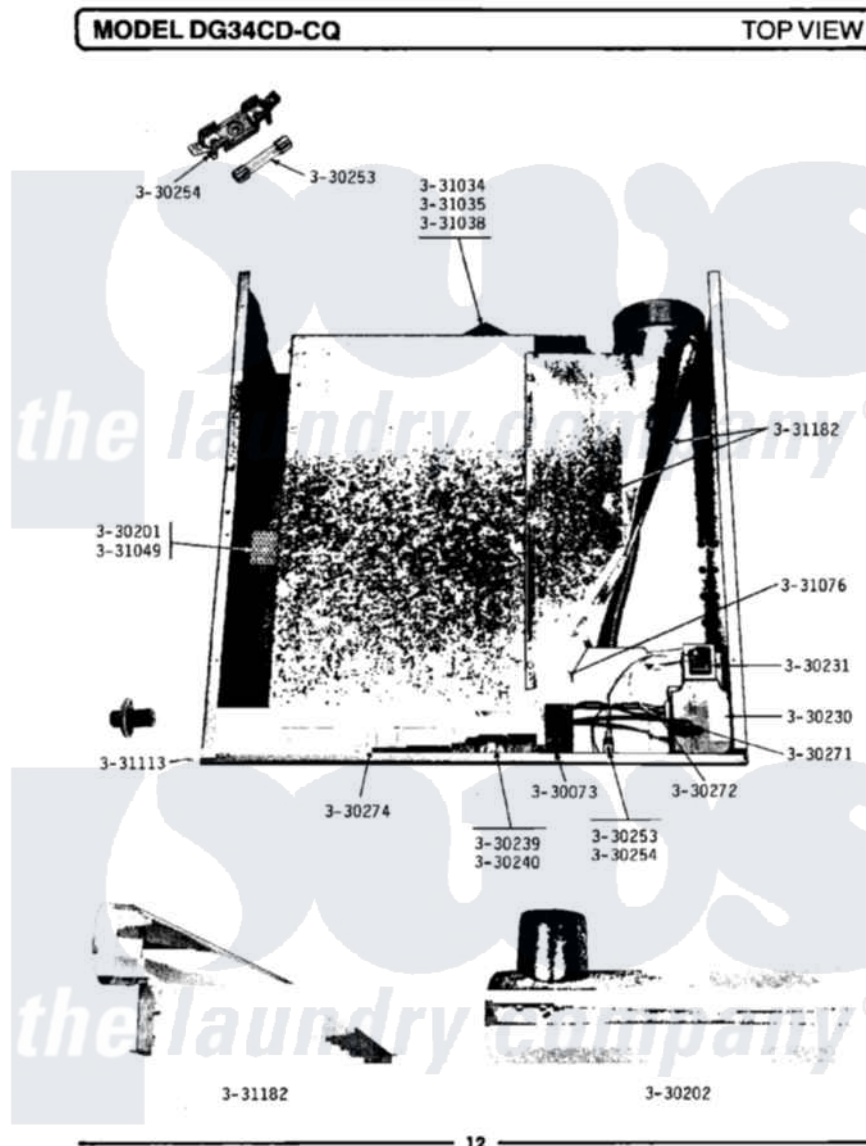

Maytag LDG34CD 06 - TOP VIEW

Maytag [Residential Maytag LDG34CD Dryer Parts](#) Parts Diagram 06 - TOP VIEW
 Click on the part number to view part

Item	Original Part Number	Replaced By	Status	Part Description
001	Y330073			Valve, Shut-Off
002	Y330201		Not Available	HIGH LIMIT THERMOSTAT
003	Y330202		Not Available	RECIRCULATION TEE ASSEMBLY
004	NLA		Not Available	BAFFLE ASSEMBLY
005	Y330230			Ignition Control Assembly
006	Y330231			Transformer
007	Y330239		Not Available	GAS VALVE - NAT
008	NLA		Not Available	GAS VALVE (LPG)
009	Y330253			Fuse
010	Y330254			Fuse Block
011	Y330271			Wire For Ignition Control
012	NLA		Not Available	WIRE HARNESS
013	NLA		Not Available	MANIFOLD FOR MAIN BURNER
014	NLA		Not Available	WIRE NUT
015	NLA		Not Available	WIRE NUT (6 USED)

016	NLA	Not Available	HINGE PIN FOR DAMPER
017	331049	Not Available	VENTILATED COVER - HI-LIMIT
018	NLA	Not Available	GAS SUPPLY LINE-28 1/2 INCH
019	NLA	Not Available	HINGE RIVET
020	NLA	Not Available	RECIRCULATION BOOT
021	NLA	Not Available	DAMPER, HEAT RECLAIMER