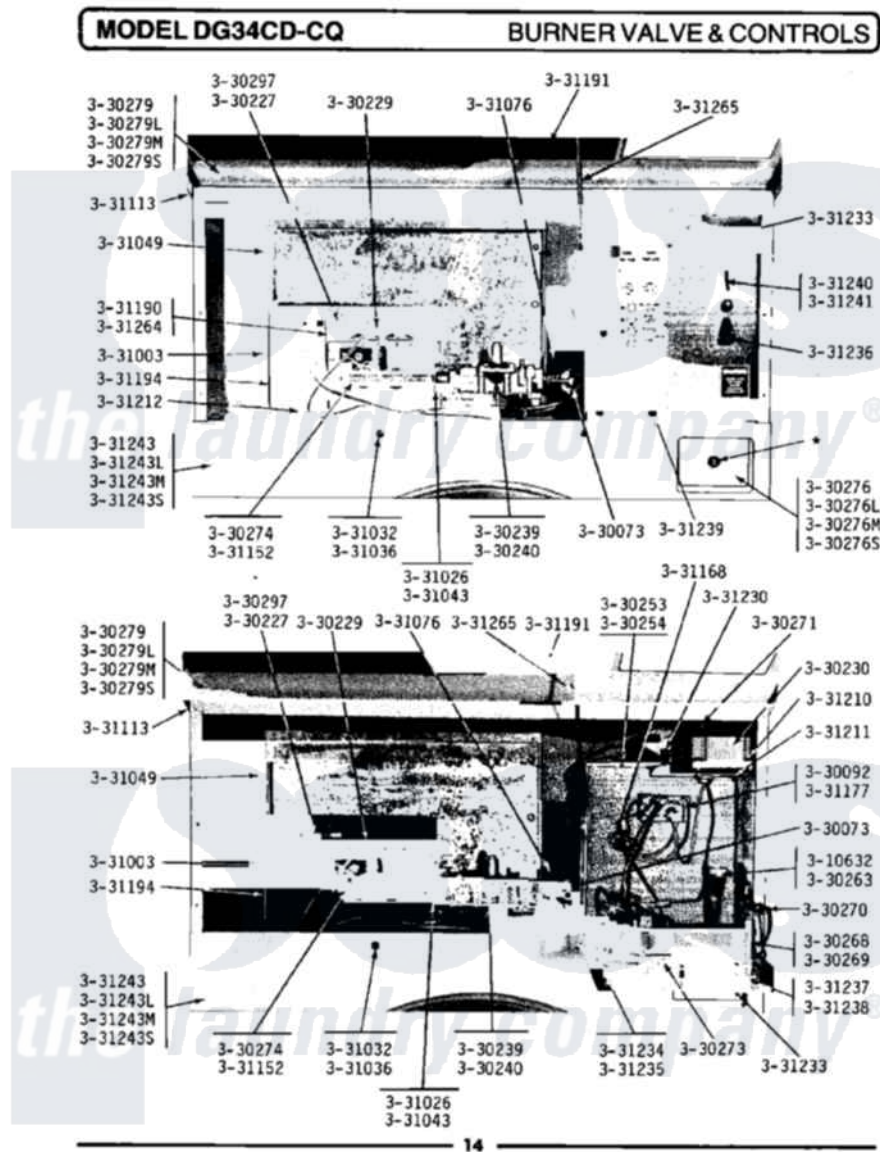

Maytag LDG34CD 07 - BURNER VALVE & CONTROLS

Maytag Residential Maytag LDG34CD Dryer Parts Parts Diagram 07 - BURNER VALVE & CONTROLS
 Click on the part number to view part

Item	Original Part Number	Replaced By	Status	Part Description
001	Y310632	1163839		Screw
002	Y330073			Valve, Shut-Off
003	Y330092			Terminal Block
004	Y330201		Not Available	HIGH LIMIT THERMOSTAT
005	NLA		Not Available	IGNITION ASSEMBLY
006	Y330228			Harness For Gas Valve
007	Y330229			Burner Assembly
008	Y330230			Ignition Control Assembly
009	Y330231			Transformer
010	Y330239		Not Available	GAS VALVE - NAT
011	NLA		Not Available	GAS VALVE (LPG)
012	Y330253			Fuse
013	Y330254			Fuse Block
014	NLA		Not Available	COIN CHUTE ASSEMBLY
015	Y330268		Not Available	COIN ACCEPTOR ASSEMBLY \$.25
				COIN ACCEPTOR