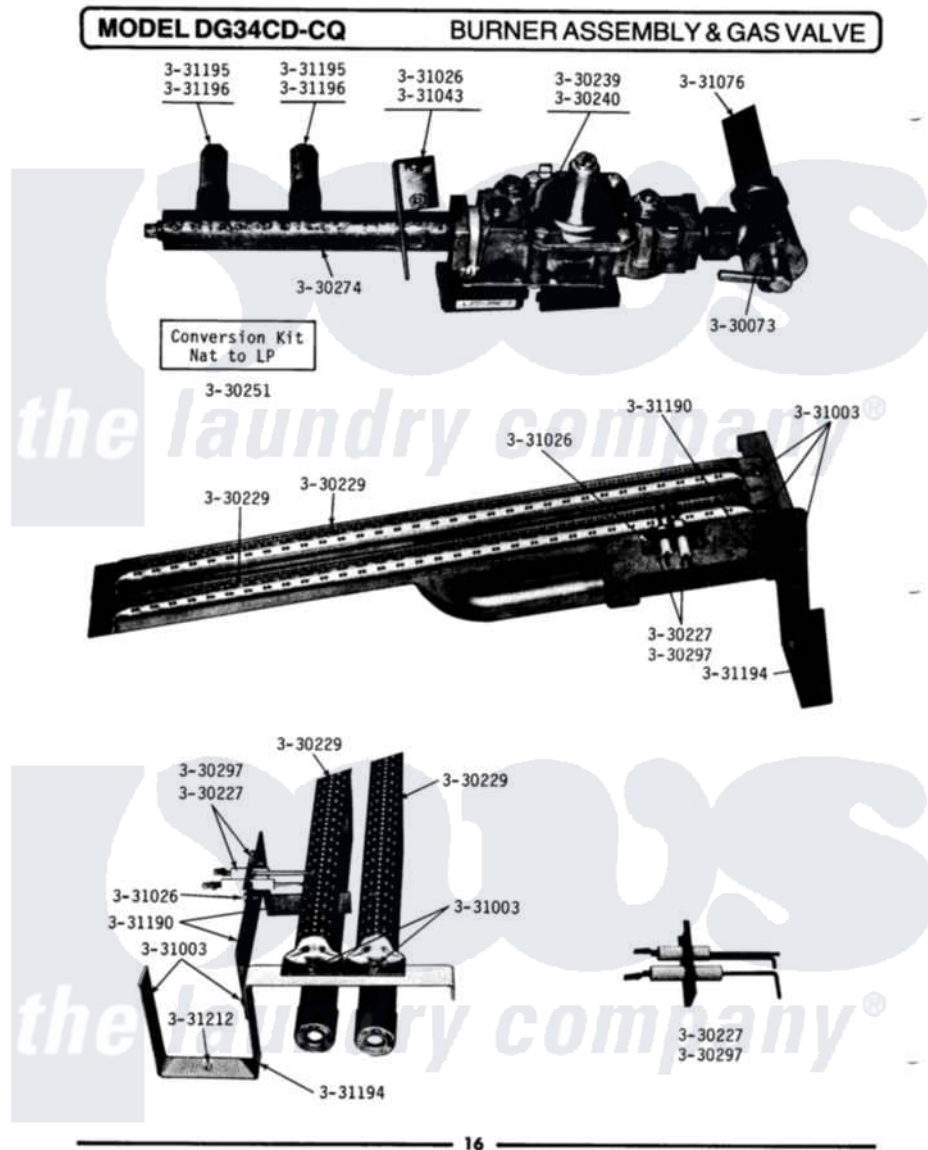

Maytag LDG34CD 08 - BURNER ASSEMBLY & GAS VALVE

Maytag [Residential Maytag LDG34CD Dryer Parts](#) Parts Diagram 08 - BURNER ASSEMBLY & GAS VALVE
 Click on the part number to view part

Item	Original Part Number	Replaced By	Status	Part Description
001	Y330073			Valve, Shut-Off
002	NLA		Not Available	IGNITION ASSEMBLY
003	Y330229			Burner Assembly
004	Y330239		Not Available	GAS VALVE - NAT
005	NLA		Not Available	GAS VALVE (LPG)
006	330249		Not Available	RETAINER FOR GAS VALVE
007	Y330250		Not Available	COIL ON GAS VALVE
008	NLA		Not Available	CONVERSION KIT (NAT. TO LPG)
009	NLA		Not Available	MANIFOLD FOR MAIN BURNER
010	331003	489483		Screw 10-32 X 1/2
011	331026	90767		Screw, 8A X 3/8 HeX Washer Head Tapping
012	NLA		Not Available	BRACKET FOR GAS CONTROL
013	NLA		Not Available	GAS SUPPLY LINE-28 1/2 INCH

014	NLA		Not Available	MOUNTING BRACKET
015	NLA		Not Available	BURNER SUPPORT BRACKET
016	NLA		Not Available	ORIFICE, MAIN BURNER-NAT.
017	NLA		Not Available	ORIFICE, MAIN BURNER (LPG)
018	331212	3390631		Screw, 10-16 X 3/8
019	NLA		Not Available	HI-VOLT CABLE & IGNITER KIT