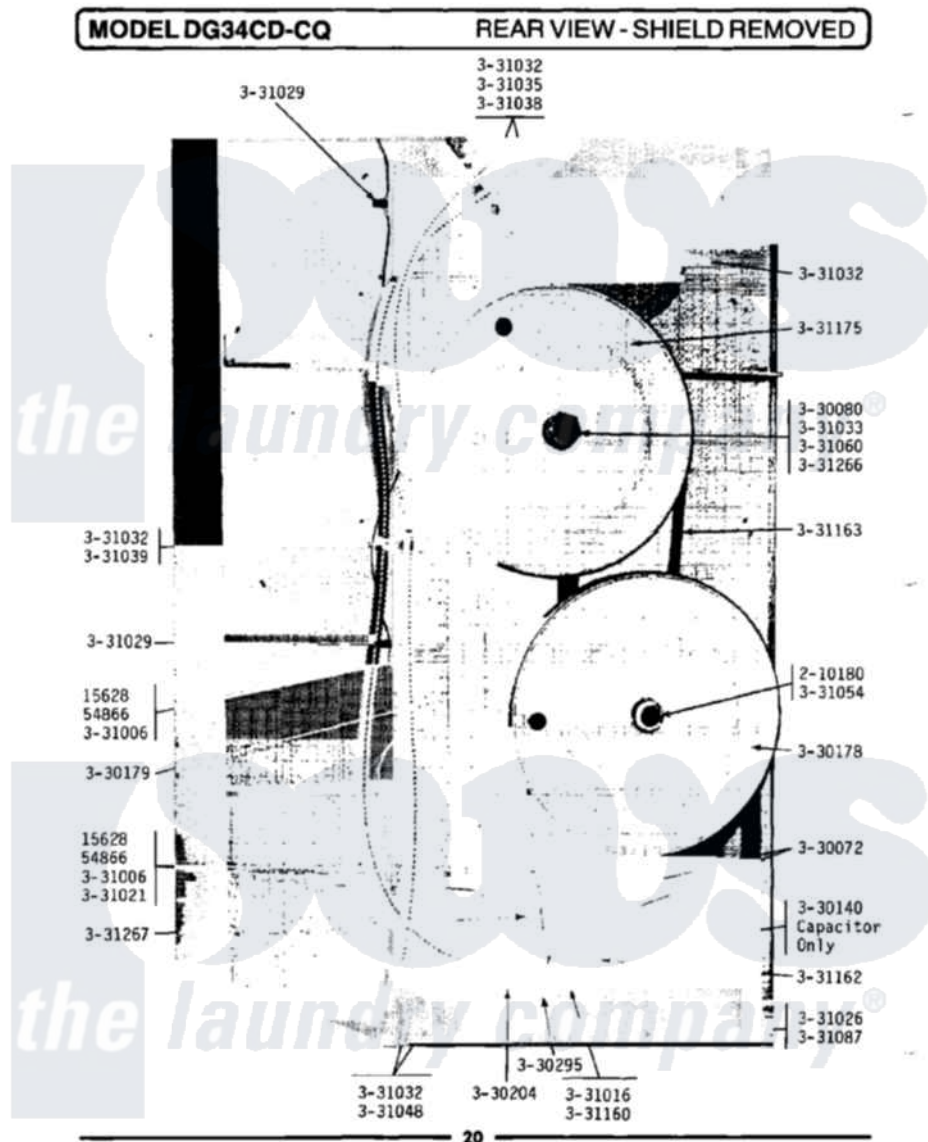

Maytag LDG34CD 10 - REAR VIEW-SHIELD REMOVED

Maytag Residential Maytag LDG34CD Dryer Parts Parts Diagram 10 - REAR VIEW-SHIELD REMOVED
 Click on the part number to view part

Item	Original Part Number	Replaced By	Status	Part Description
001	NLA		Not Available	BOLT, 5/16 X 3/4 HEX
002	Y054866	486009		Lockwasher
003	210180		Not Available	RETAINING RING
004	Y330072		Not Available	MOTOR COMPLETE
005	Y330080		Not Available	SPIDER & SHAFT ASSEMBLY
006	NLA		Not Available	CAPICATOR
007	Y330178			Reduction Pulley
008	Y330179			Bracket And Pin
009	NLA		Not Available	INTERNAL MOTOR SWITCH
010	NLA		Not Available	MOTOR CLAMP
011	NLA		Not Available	NUT-DRUM SUPPORT BOLT, 5/16
012	NLA		Not Available	SET SCREW FOR MOTOR PULLEY
013	NLA		Not Available	WASHER - MOTOR SUPPORT BOLT
014	331026	00767		Screw, 8A X 3/8 HeX Washer

014	331020	90707		Head Tapping
015	NLA		Not Available	CLIP
016	331032	61002031		Screw, Handle
017	331033			Hex Nut-Drum Pulley Shaft
018	NLA		Not Available	WIRE NUT (6 USED)
019	NLA		Not Available	HINGE PIN FOR DAMPER
020	NLA		Not Available	CLIP-CONDUIT TO CABNT.BACK
021	331048		Not Available	COVER FOR BLOWER IMPELLER
022	331054			Grease Fitting - Pulley Pin
023	331060			Key For Drum
024	NLA		Not Available	SHIELD FOR MOTOR
025	331160			Motor Pulley
026	331162	A55		Multiplus Dual Brand V Belt
027	331163	33331163		V-Belt
028	331175		Not Available	DRUM PULLEY
029	331266			Lockwasher For Drum Pulley
030	NLA		Not Available	MOTOR BRACKET