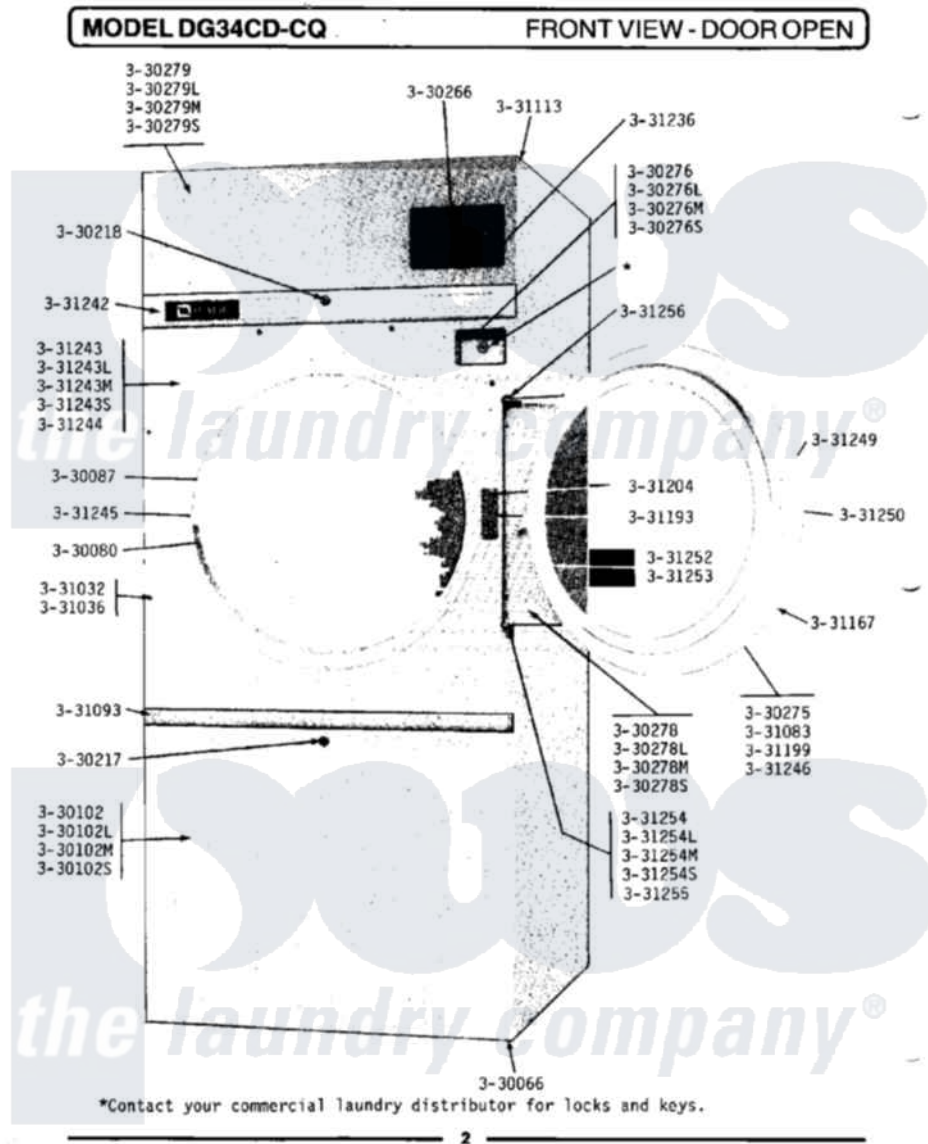

Maytag LDG34CQ 01 - FRONT VIEW-DOOR OPEN

Maytag Residential Maytag LDG34CQ Dryer Parts Parts Diagram 01 - FRONT VIEW-DOOR OPEN
 Click on the part number to view part

Item	Original Part Number	Replaced By	Status	Part Description
001	NLA		Not Available	LEVELING LEG
002	Y330080		Not Available	SPIDER & SHAFT ASSEMBLY
003	Y330087			Drum Assembly Complete
004	Y330102			FRONT PANEL-WHITE
005	NLA		Not Available	FRONT PANEL-ALMOND
006	NLA		Not Available	FRONT PANEL-HARVEST WHEAT
007	Y330217			Lock
008	Y330218			Lock
009	Y330266		Not Available	MEMBRANE SWITCH
010	Y330275			Door Assembly
011	NLA		Not Available	COIN BOX, WHITE
012	330276L		Not Available	COIN BOX-ALMOND
013	NLA		Not Available	COIN BOX - HARVEST WHEAT
014	NLA		Not Available	HINGE ASSEMBLY-WHITE