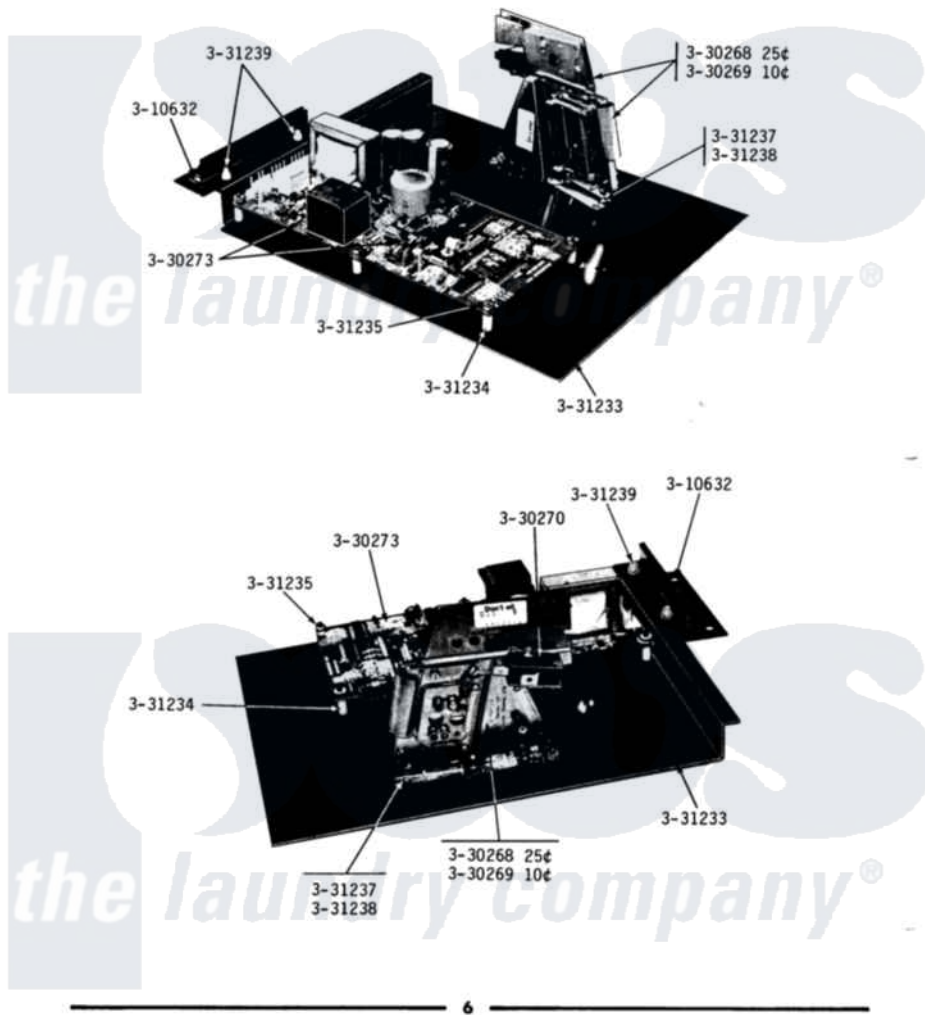

# Maytag LDG34CQ 03 - ELECTRONIC CONTROL ASSEMBLY

## MODEL DG34CD-CQ

### CD-CQ ELECTRONIC CONTROL ASSEMBLY

Maytag [Residential Maytag LDG34CQ Dryer Parts](#) Parts Diagram 03 - ELECTRONIC CONTROL ASSEMBLY  
 Click on the part number to view part

Item	Original Part Number	Replaced By	Status	Part Description
001	Y310632	<a href="#">1163839</a>		Screw
002	Y330264		Not Available	WIRE HARNESS
003	Y330265		Not Available	WIRE HARNESS-DUAL CONTROL
004	Y330266		Not Available	MEMBRANE SWITCH
005	Y330268		Not Available	COIN ACCEPTOR ASSEMBLY \$.25
006	NLA		Not Available	COIN ACCEPTOR ASSEMBLY \$.10
007	Y330270		Not Available	COIN SWITCH
008	<a href="#">36001001</a>			Printed Circuit Board
"	<a href="#">36001002</a>			Sensor
"	Y330273	<a href="#">Y330316</a>		Electronic
"	<a href="#">Y330315</a>			Switch Assembly
"	Y330319		Not Available	WIRE ASSEMBLY
"	<a href="#">Y330320</a>			Harness, Heat Sensor
009	<a href="#">331233</a>			Plate For Electronic Contro

010	<a href="#">331234</a>		Spacer For Circuit Board
011	331235	<a href="#">701719</a>	Nut, Hex
012	NLA		Not Available BAIL FOR COIN RETURN
013	<a href="#">331237</a>		Screw
014	NLA		Not Available LOCK WASHER
015	NLA		Not Available BUMPER
016	NLA		Not Available LABEL - \$.25
017	NLA		Not Available LABEL - \$.10-\$.25