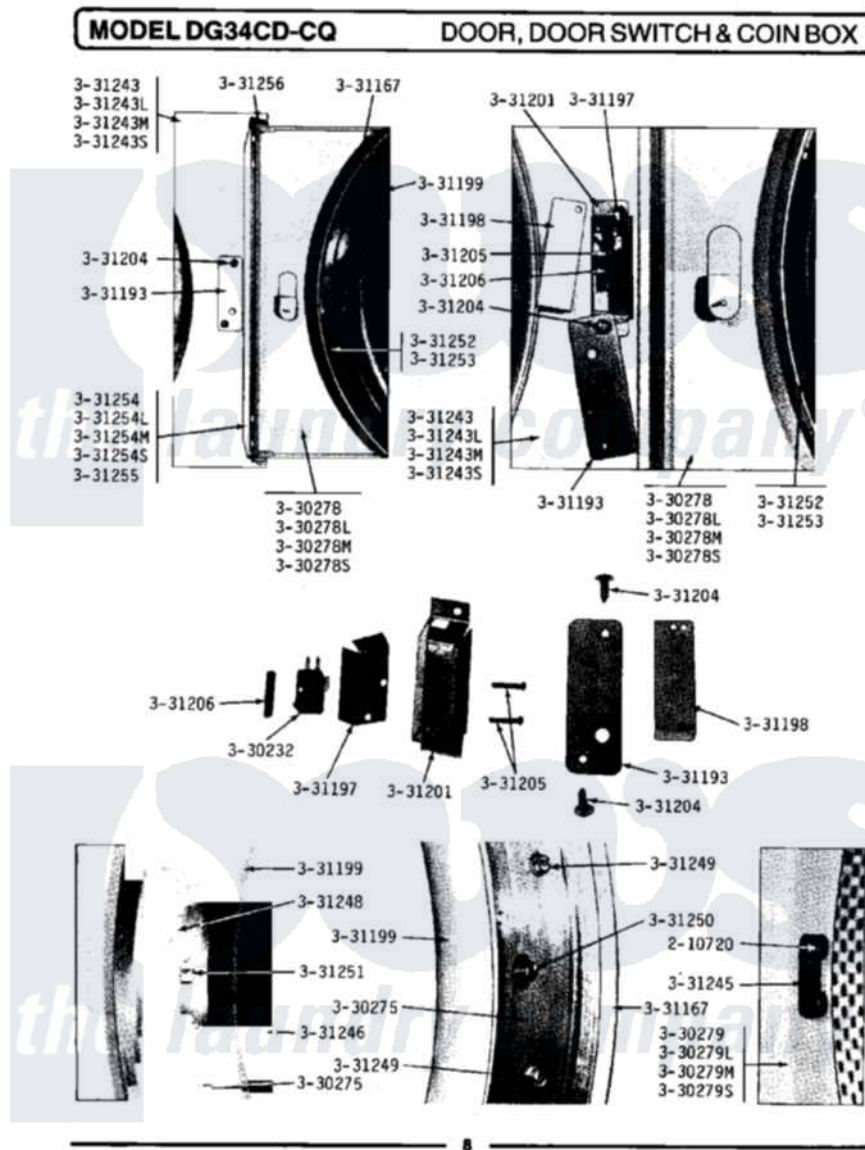

Maytag LDG34CQ 04 - DOOR, DOOR SWITCH, & COIN BOX

Maytag [Residential Maytag LDG34CQ Dryer Parts](#) Parts Diagram 04 - DOOR, DOOR SWITCH, & COIN BOX
 Click on the part number to view part

Item	Original Part Number	Replaced By	Status	Part Description
001	210720			Rivet, Bearing To Tumbler Frmt
002	Y330232		Not Available	DOOR SWITCH
003	Y330275			Door Assembly
004	NLA		Not Available	COIN BOX, WHITE
005	330276L		Not Available	COIN BOX-ALMOND
006	NLA		Not Available	COIN BOX - HARVEST WHEAT
007	NLA		Not Available	HINGE ASSEMBLY-WHITE
008	NLA		Not Available	HINGE ASSEMBLY-ALMOND
009	NLA		Not Available	HINGE ASSEMBLY-HARVEST WHEA
011	NLA		Not Available	FRONT PANEL-WHITE
012	NLA		Not Available	FRONT PANEL-ALMOND
020	331199		Not Available	GASKET FOR DOOR GLASS
023	NLA		Not Available	SCREW
024	331197		Not Available	SHIELD FOR DOOR SWITCH
"	NLA		Not Available	TWIN FASTENER

025	331198		Actuator For Door Switch
"	NLA	Not Available	FRONT PANEL-WHITE
029	331204	61003351	Screw, Handle To Frame
"	331245		Catch For Door
030	331193	Not Available	COVER FOR DOOR SWITCH BOX
"	331246	Not Available	GLASS FOR DOOR
031	NLA	Not Available	FRONT PANEL-HARVEST WHEAT
032	331243L	Not Available	FRONT PANEL-ALMOND
"	NLA	Not Available	SCREW FOR DOOR HANDLE
033	331201		Door Switch Box
"	331250		Stud For Door Catch
039	331252	3400094	Screw, 10-32 X 3/8
"	NLA	Not Available	HINGE STRAP-HARVEST WHEAT
040	331253	3400029	Nut, Adapter Plate
041	NLA	Not Available	FRONT PANEL-HARVEST WHEAT
042	331251	Y707702	Locknut
"	331256		Screw
043	NLA	Not Available	HINGE STRAP-WHITE
044	331167		Gasket For Door-Outer
"	331258	Not Available	LATCH FOR COIN BOX
046	331254L		Hinge Strap-Almond
047	NLA	Not Available	WASHER FOR LOCK
048	NLA	Not Available	WASHER - UNDER LOCK HEAD