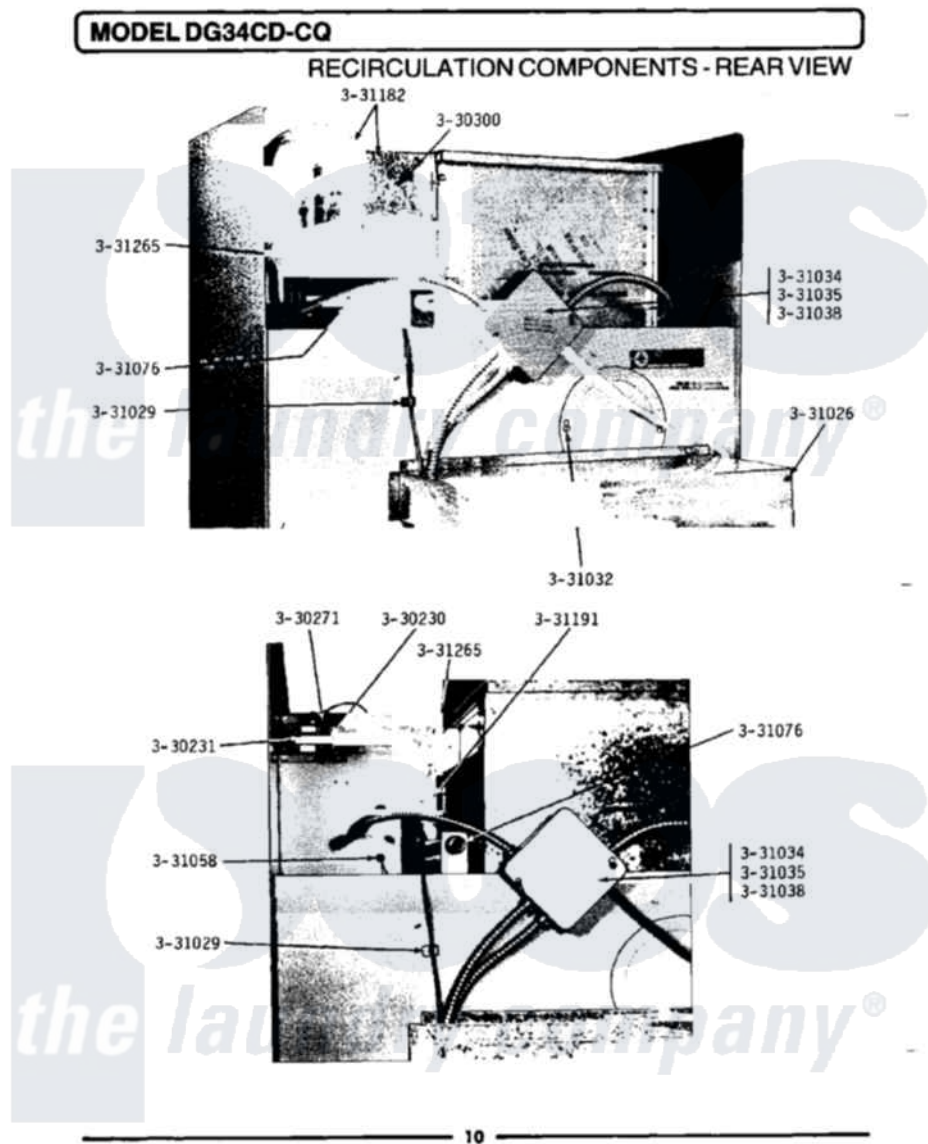

# Maytag LDG34CQ 05 - RECIRCULATION COMPONENTS-REAR VIEW

Maytag Residential Maytag LDG34CQ Dryer Parts Parts Diagram 05 - RECIRCULATION COMPONENTS-REAR VIEW  
 Click on the part number to view part

Item	Original Part Number	Replaced By	Status	Part Description
001	<a href="#">Y330230</a>			Ignition Control Assembly
002	<a href="#">Y330231</a>			Transformer
003	<a href="#">Y330271</a>			Wire For Ignition Control
004	331026	<a href="#">90767</a>		Screw, 8A X 3/8 HeX Washer Head Tapping
005	NLA		Not Available	CLIP
006	331032	<a href="#">61002031</a>		Screw, Handle
007	NLA		Not Available	WIRE NUT
008	NLA		Not Available	WIRE NUT (6 USED)
009	NLA		Not Available	HINGE PIN FOR DAMPER
010	<a href="#">331058</a>			Grommet-Temp. Control Tubin
011	NLA		Not Available	GAS SUPPLY LINE-28 1/2 INCH
012	NLA		Not Available	HINGE RIVET
013	NLA		Not Available	BACK GUARD
014	NLA		Not Available	RECIRCULATION BOOT
015	NLA		Not Available	DECAL-LIGHTING &

015

NLA

Not Available

CLEARANCE

016

NLA

Not Available

SUPPORT ROD

017

[Y330300](#)

Safety Thermostat