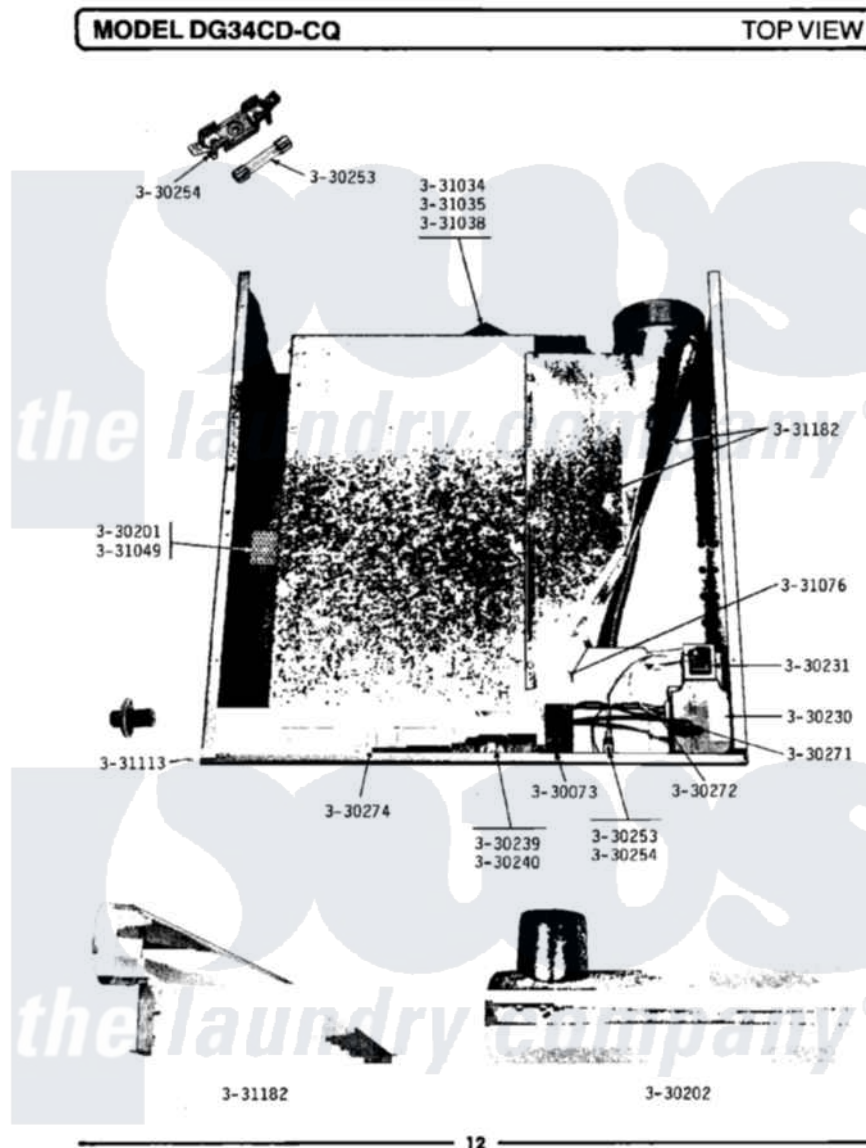

# Maytag LDG34CQ 06 - TOP VIEW

Maytag Residential Maytag LDG34CQ Dryer Parts Parts Diagram 06 - TOP VIEW  
 Click on the part number to view part

Item	Original Part Number	Replaced By	Status	Part Description
001	<a href="#">Y330073</a>			Valve, Shut-Off
002	Y330201		Not Available	HIGH LIMIT THERMOSTAT
003	Y330202		Not Available	RECIRCULATION TEE ASSEMBLY
004	NLA		Not Available	BAFFLE ASSEMBLY
005	<a href="#">Y330230</a>			Ignition Control Assembly
006	<a href="#">Y330231</a>			Transformer
007	Y330239		Not Available	GAS VALVE - NAT
008	NLA		Not Available	GAS VALVE (LPG)
009	<a href="#">Y330253</a>			Fuse
010	<a href="#">Y330254</a>			Fuse Block
011	<a href="#">Y330271</a>			Wire For Ignition Control
012	NLA		Not Available	WIRE HARNESS
013	NLA		Not Available	MANIFOLD FOR MAIN BURNER
014	NLA		Not Available	WIRE NUT
015	NLA		Not Available	WIRE NUT (6 USED)

016	NLA	Not Available	HINGE PIN FOR DAMPER
017	331049	Not Available	VENTILATED COVER - HI-LIMIT
018	NLA	Not Available	GAS SUPPLY LINE-28 1/2 INCH
019	NLA	Not Available	HINGE RIVET
020	NLA	Not Available	RECIRCULATION BOOT
021	NLA	Not Available	DAMPER, HEAT RECLAIMER