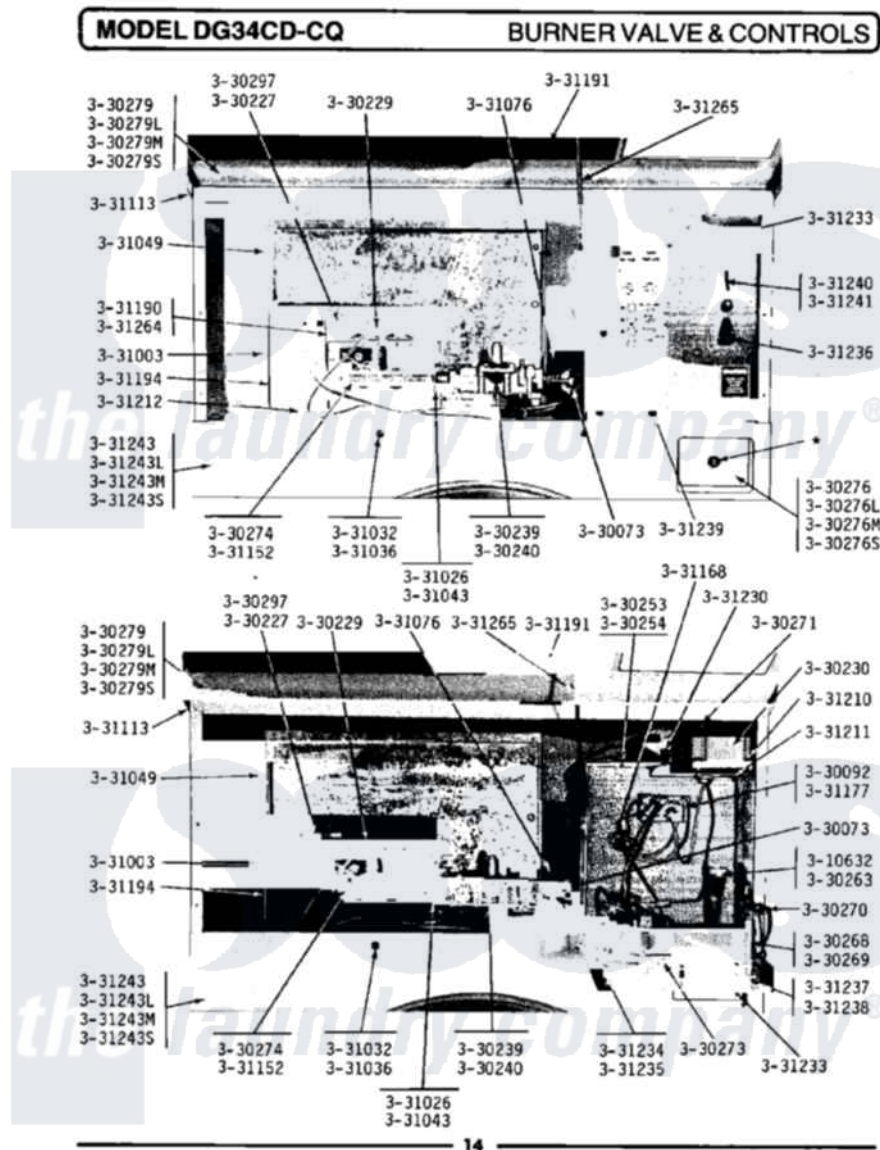

Maytag LDG34CQ 07 - BURNER VALVE & CONTROLS

Maytag Residential Maytag LDG34CQ Dryer Parts Parts Diagram 07 - BURNER VALVE & CONTROLS
 Click on the part number to view part

Item	Original Part Number	Replaced By	Status	Part Description
001	Y310632	1163839		Screw
002	Y330073			Valve, Shut-Off
003	Y330092			Terminal Block
004	Y330201		Not Available	HIGH LIMIT THERMOSTAT
005	NLA		Not Available	IGNITION ASSEMBLY
006	Y330228			Harness For Gas Valve
007	Y330229			Burner Assembly
008	Y330230			Ignition Control Assembly
009	Y330231			Transformer
010	Y330239		Not Available	GAS VALVE - NAT
011	NLA		Not Available	GAS VALVE (LPG)
012	Y330253			Fuse
013	Y330254			Fuse Block
014	NLA		Not Available	COIN CHUTE ASSEMBLY
015	Y330268		Not Available	COIN ACCEPTOR ASSEMBLY \$.25
				COIN ACCEPTOR