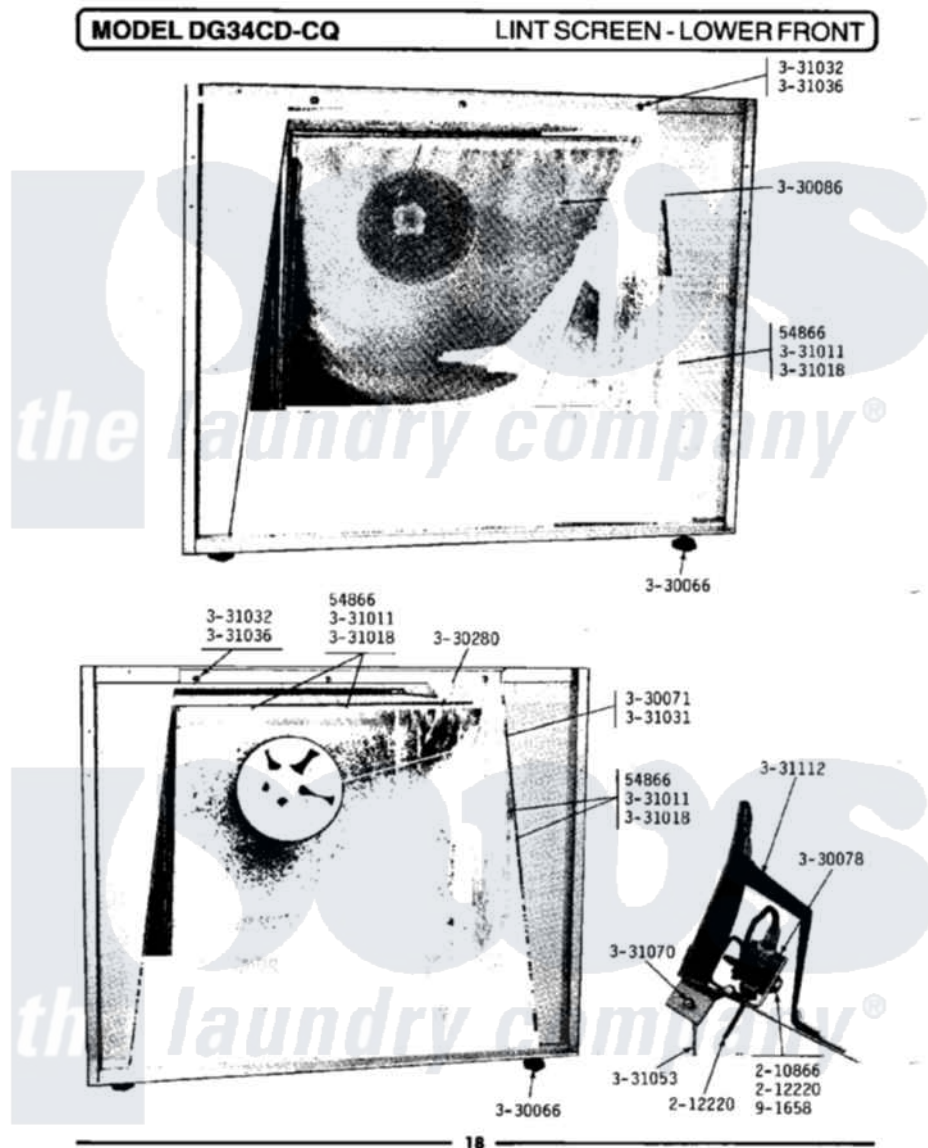

Maytag LDG34CQ 09 - LINT SCREEN-LOWER FRONT

Maytag Residential Maytag LDG34CQ Dryer Parts Parts Diagram 09 - LINT SCREEN-LOWER FRONT
 Click on the part number to view part

Item	Original Part Number	Replaced By	Status	Part Description
001	Y052749	62739		Nut, Lock
002	Y054866	486009		Lockwasher
003	NLA		Not Available	LOCK WASHER, 3/8 X 1/16
004	Y055980			Hi-Temp Adhesive, 2 Oz Tube
005	210866			Nut, Twin Speed
006	212220	213501		Screw, No.6-20 X 1-1/8 Inch
007	NLA		Not Available	LEVELING LEG
008	Y330071		Not Available	IMPELLER FOR BLOWER
009	Y330078			Cool-Down Bypass Switch
010	Y330086			Lint Screen With Frame
011	NLA		Not Available	TEMPERATURE SENSOR ASSEMBLY
012	Y330280		Not Available	LINT HOOD ASSEMBLY
013	NLA		Not Available	WING NUT - LINT HOOD TO CAB
014	NLA		Not Available	WASHER-LINT HOOD TO CABINET

015	331031	Not Available	SET SCREW FOR IMPELLER
016	331032	61002031	Screw, Handle
017	331036		Washer-Front Panel Screws
018	NLA	Not Available	SQUARE WASHER FOR DRUM ROD
019	331053		Damper
020	331058		Grommet-Temp. Control Tubin
021	NLA	Not Available	HINGE PIN FOR DAMPER
022	NLA	Not Available	DRUM ROD
023	NLA	Not Available	SHIELD FOR DAMPER SWITCH
024	NLA	Not Available	TWIN FASTENER WITH SCREWS