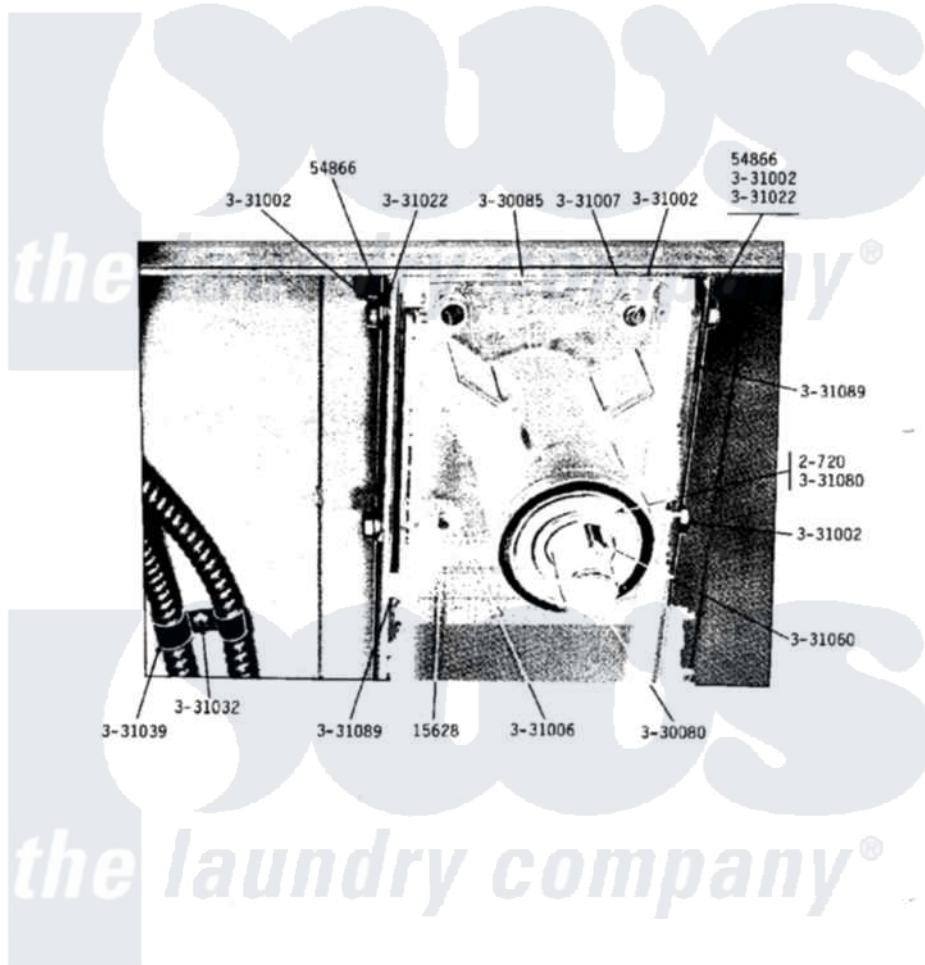

Maytag LDG34CQ 11 - DRUM BEARING SUPPORT ASSEMBLY

MODEL DG34CD-CQ DRUM BEARING SUPPORT ASSEMBLY

Maytag [Residential Maytag LDG34CQ Dryer Parts](#) Parts Diagram 11 - DRUM BEARING SUPPORT ASSEMBLY
 Click on the part number to view part

Item	Original Part Number	Replaced By	Status	Part Description
001	NLA		Not Available	BOLT, 5/16 X 3/4 HEX
002	Y054866	486009		Lockwasher
003	Y200720	22003441		Bearing, Rear
004	Y330080		Not Available	SPIDER & SHAFT ASSEMBLY
005	Y330085			Drum Support Housing
006	NLA		Not Available	BOLT FOR DRUM
007	NLA		Not Available	NUT-DRUM SUPPORT BOLT, 5/16
008	NLA		Not Available	NUT-DRUM SUPPORT BOLT, 3/8
009	NLA		Not Available	WASHER FOR DRUM SUPPORT
010	331032	61002031		Screw, Handle
011	NLA		Not Available	CLIP-CONDUIT TO CABNT.BACK
012	331060			Key For Drum
013	331080		Not Available	SPACER FOR CENTER BEARING