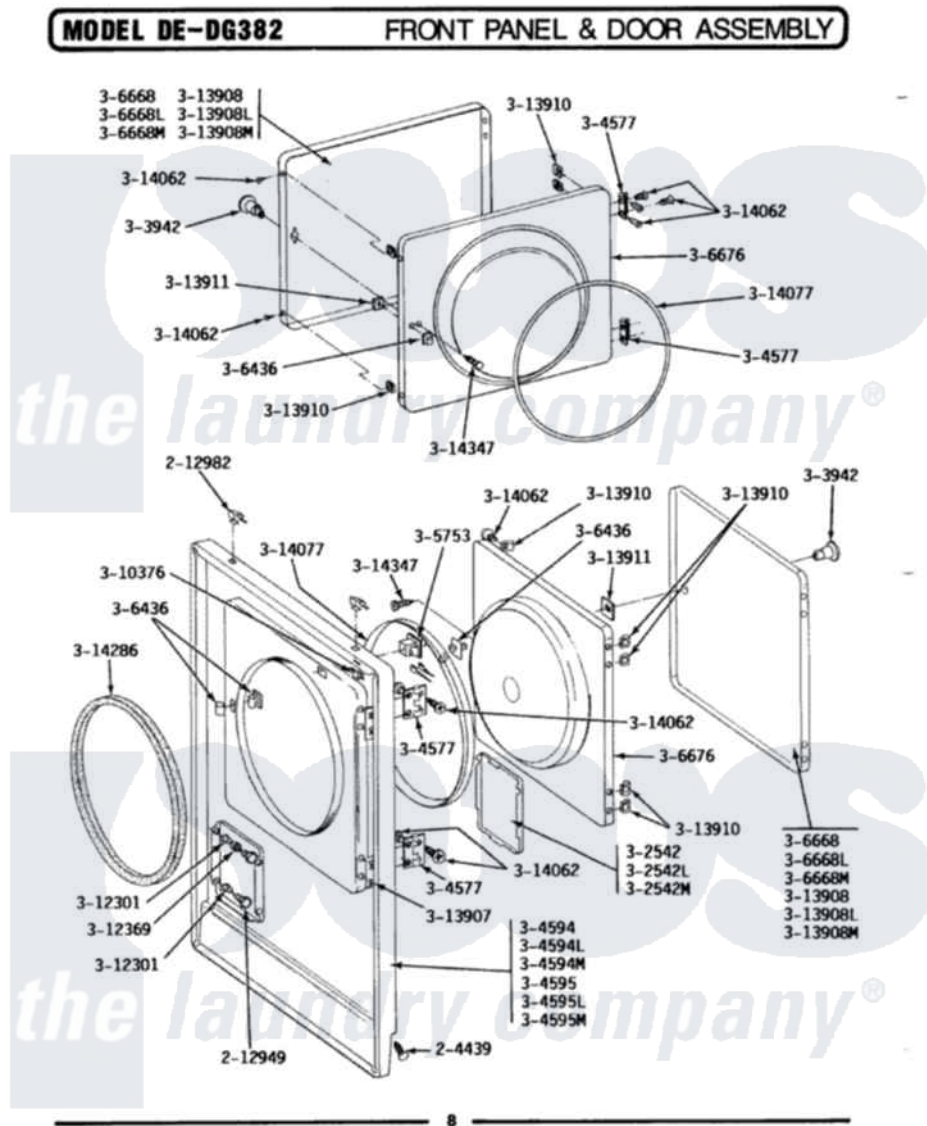

Maytag LDG382 02 - FRONT PANEL & DOOR ASSEMBLY

Maytag Residential Maytag LDG382 Dryer Parts Parts Diagram 02 - FRONT PANEL & DOOR ASSEMBLY
 Click on the part number to view part

Item	Original Part Number	Replaced By	Status	Part Description
1	204439			Screw And Fstner Assembly
2	212949	22001866		Screw, Relay
3	212982	22001650		Fastener, Spring
5	302542L		Not Available	PART NOT USED. (DG ONLY)
7	303942		Not Available	KNOB AND SCREW
8	Y304577	33001230		Hinge, Door
10	304594L		Not Available	FRONT PANEL-ALMOND
12	Y305753	W10169313		Switch-Dor
13	306436			Door Latch Kit-W
15	306668L		Not Available	DOOR, ALMOND
17	306676		Not Available	INNER DOOR WITH KNOB
18	Y310376			Clip, Door Switch Harness
19	312301		Not Available	BUSHING FOR ACCESS STUD
20	312369			Sleeve, Access Panel Stud Part Not Used
21	Y313907			Fastener, Twin

23	313908L	Not Available	DOOR PANEL-ALMOND
25	Y313910		Clip, Door Liner To Outer Panel
26	Y313911		Door Strike Retainer
27	Y313927		INSTRUCTION LABEL
28	Y314062		Screw, Door Hinge And Panel
29	314077		Door Seal
30	314119	Not Available	GAS IGNITION LABEL
31	314286		Seal For Front Panel
32	314347	400021-1	Screw