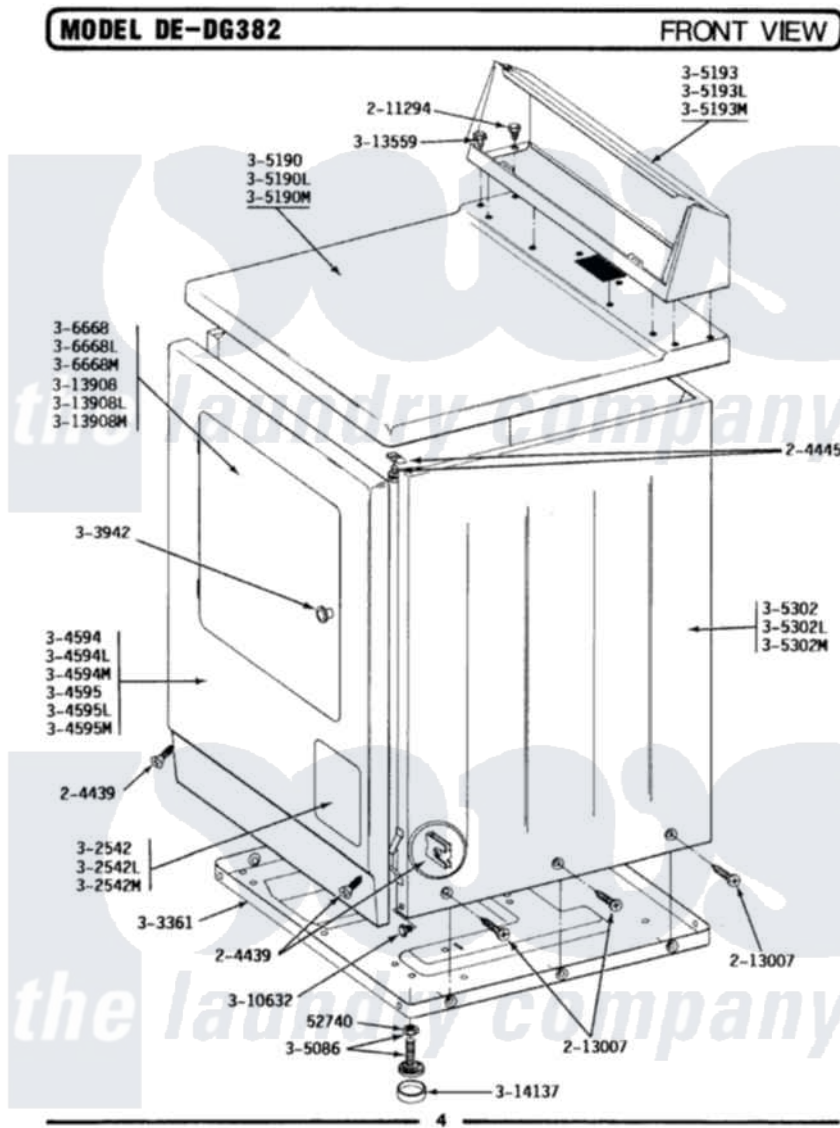

Maytag LDG382 03 - FRONT VIEW

Maytag Residential Maytag LDG382 Dryer Parts Parts Diagram 03 - FRONT VIEW
 Click on the part number to view part

Item	Original Part Number	Replaced By	Status	Part Description
1	Y052740	62739		Nut, Lock
2	204439			Screw And Fstner Assembly
3	204445			Screw And Fastener Assembly
4	211294	90767		Screw, 8A X 3/8 HeX Washer Head Tapping
5	213007			Xfor Cabinet See Cabinet, Back
7	302542L		Not Available	PART NOT USED. (DG ONLY)
9	Y303361		Not Available	BASE ASSY. (UPPER & LOWER)
10	303942		Not Available	KNOB AND SCREW
12	304594L		Not Available	FRONT PANEL-ALMOND
14	Y305086			Adjustable Leg And Nut
16	305190L	307104L		Top Cover Assembly
19	305193L			Console
22	305302L		Not Available	CABINET-ALMOND
25	306668L		Not Available	DOOR, ALMOND

27	Y310632	1163839	Screw
28	Y313559		Screw
30	313908L	Not Available	DOOR PANEL-ALMOND
32	Y314137		Foot, Rubber