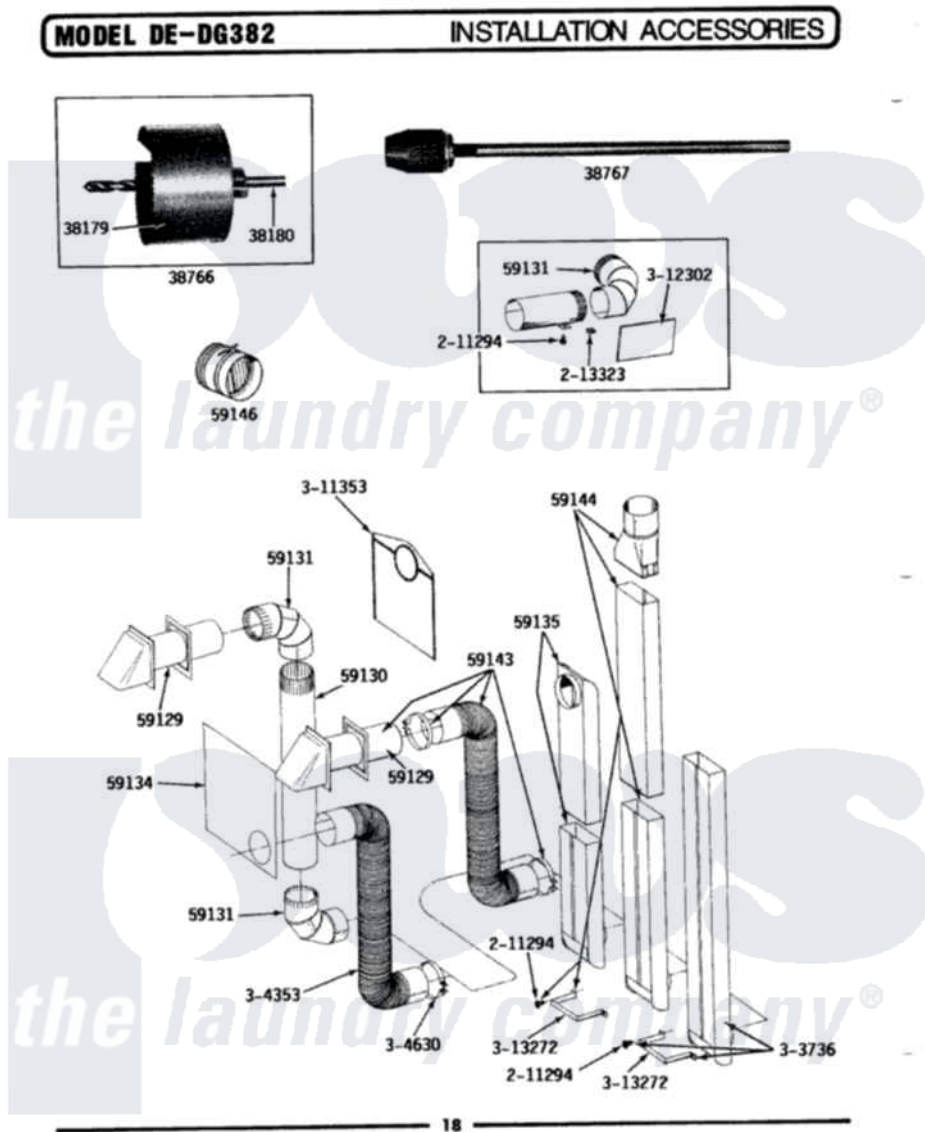

Maytag LDG382 05 - INSTALLATION ACCESSORIES

Maytag [Residential Maytag LDG382 Dryer Parts](#) Parts Diagram 05 - INSTALLATION ACCESSORIES
 Click on the part number to view part

Item	Original Part Number	Replaced By	Status	Part Description
1	038179		Not Available	BLADE, SAW
2	038180		Not Available	REPLACEMENT DRILL
3	038766		Not Available	HOLE SAW W/DRILL BIT
4	038767			Extension Chuck, Drill
5	Y059129	4396007RW		Vent Hood
6	Y059130			Pipe, Venting
7	Y059131			Elbow, Venting
8	Y059134			PLATE, ALUM. WINDOW (15" X 20")
9	Y059135			Vent Duct Assembly
10	Y059143			Flexible Vent Kit
11	059144		Not Available	RECTANGULAR VENT KIT
12	059146		Not Available	DAMPER, BACK DRAFT
13	211294	90767		Screw, 8A X 3/8 Hex Washer Head Tapping
14	213323			Fastener, Exhaust Duct Kit
15	303736		Not Available	EXHAUST DEFLECTOR KIT

16	Y304353	4396010RP	6ft Scvent
17	Y304630		Clamp, Flexible Duct
18	Y304652		Exhaust Duct Kit
19	311353	Not Available	BAG, LINT (DACRON)
20	312302		Insulation, Exhaust Duct Kit
21	313272		Bracket, Exhaust Deflector