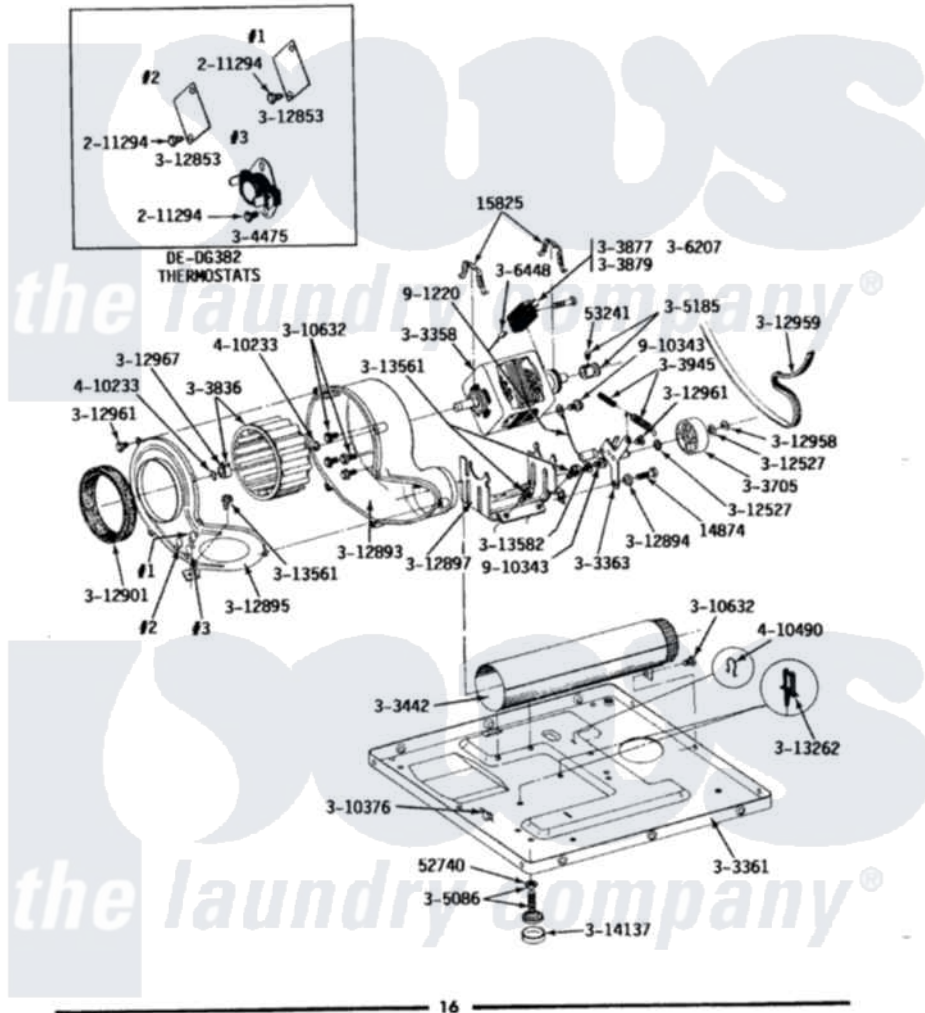

Maytag LDG382 07 - MOTOR, BLOWER, BASE FRAME & THERMOSTATS

MODEL DE-DG382

MOTOR, BLOWER, BASE FRAME & THERMOSTATS

Maytag Residential Maytag LDG382 Dryer Parts Parts Diagram 07 - MOTOR, BLOWER, BASE FRAME & THERMOSTATS

[Click on the part number to view part](#)

Item	Original Part Number	Replaced By	Status	Part Description
1	Y014874			Screw, Idler Arm And Sleeve
2	Y015825			Clip, Motor To Motor Support
3	Y052740	62739		Nut, Lock
4	Y053241			Set Screw, Motor Pulley
5	211294	90767		Screw, 8A X 3/8 HeX Washer Head Tapping
6	Y303358	W10410999		Motor-Drve
7	Y303361		Not Available	BASE ASSY. (UPPER & LOWER)
8	Y303363	6-3033630		Idler Arm
9	Y303442			EXHAUST DUCT ASSEMBLY
10	Y303705	6-3037050		Pulley- ID
11	Y303836			Blower Wheel Assembly And Clamp
12	Y303877		Not Available	SWITCH, MOTOR EXTERNAL START No.303358-2, No.303358-4, 303358-7
13	Y303879			Switch, Motor External Start

14	Y303945		IDLER SPRING ASSY. W/PLUG
15	Y304475		Cycling Thermostat 140 Deg.
16	Y305086		Adjustable Leg And Nut
17	Y305185	6-3051850	Pulley- MO
18	306207	Not Available	(PROD. No.303358-8 & No.303358-9)
19	306448	Not Available	WIRE
20	Y310376		Clip, Door Switch Harness
21	Y310632	1163839	Screw
22	Y312527		Washer, Idler Shaft
23	Y312853		Cover For Thermostat Openin
24	Y312893		Housing, Blower
25	Y312894	315772	Sleeve, Idler Arm
26	Y312895	Not Available	COVER FOR BLOWER----NA
27	312897	Not Available	SUPPORT, MOTOR
28	Y312901		Seal, Housing Cover
29	312958	354987	Ring, Retaining
30	Y312959		Poly "V" Belt For Tumbler
31	Y312961	W10116751	Screw
32	312967		Clamp, Blower Housing
33	Y313262	W10116752	Retainer-
34	Y313561		Screw----NA
35	Y313582	W10116756	Spacer
36	Y314137		Foot, Rubber
37	410233	9703438	Ring-Retrn
38	410490		Spring, Retainer Wire Harness
39	901220		Ground Wire
40	910343	488234	Screw 8-32 X 1/4