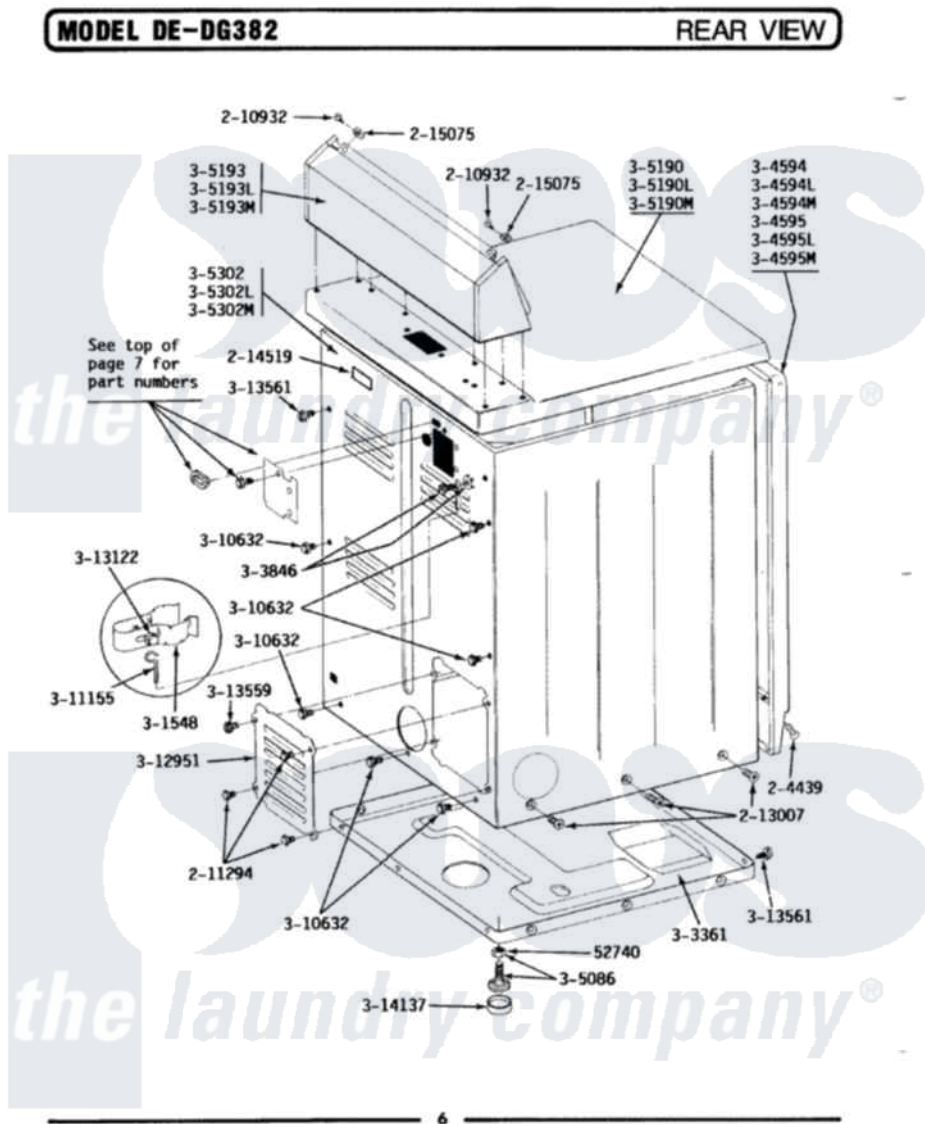

Maytag LDG382 08 - REAR VIEW

Maytag [Residential Maytag LDG382 Dryer Parts](#) Parts Diagram 08 - REAR VIEW
 Click on the part number to view part

Item	Original Part Number	Replaced By	Status	Part Description
1	Y052740	62739		Nut, Lock
2	Y201808			Converter
3	204439			Screw And Fstner Assembly
4	210932			Screw, No.8 X 9/16 Ctsk Note: Screw, Inlet Duct
5	211294	90767		Screw, 8A X 3/8 HeX Washer Head Tapping
6	211881			Grommet, Cord Part Not Used- Gas Models Only
7	213007			Xfor Cabinet See Cabinet, Back
8	214519			LABEL, ELECTRICAL INSTR. PART NOT USED-GAS MODELS ONLY
9	215075			Fastener, Control Panel To Console
10	301548			Clamp, Ground Wire
11	302521		Not Available	CORD, POWER PART NOT USED-GAS MODELS ONLY

12	Y303361		Not Available	BASE ASSY. (UPPER & LOWER)
13	303846	22003781		Screw, Ground Strap
14	Y304122		Not Available	POWER CORD-5 FT, 3 WIRE
16	304594L		Not Available	FRONT PANEL-ALMOND
18	Y305086			Adjustable Leg And Nut
20	305190L	307104L		Top Cover Assembly
23	305193L			Console
26	305302L		Not Available	CABINET-ALMOND
28	Y310632	1163839		Screw
29	311155			Ground Wire And Clamp
30	Y311270			Washer, Terminal Block
31	Y311423	489483		Screw 10-32 X 1/2
32	311484	112432		Nut
33	Y312184			Strap, Grounding
34	Y312209	W10001200		Screw
35	Y312904			Bracket, Terminal Block
36	Y312905		Not Available	COVER, TERMINAL
37	Y312951		Not Available	ACCESS COVER, BACK
38	313122			Screw - Baffle To Tumbler
39	Y313559			Screw
40	Y313561			Screw---NA
41	Y314137			Foot, Rubber
42	400008			Block, Terminal