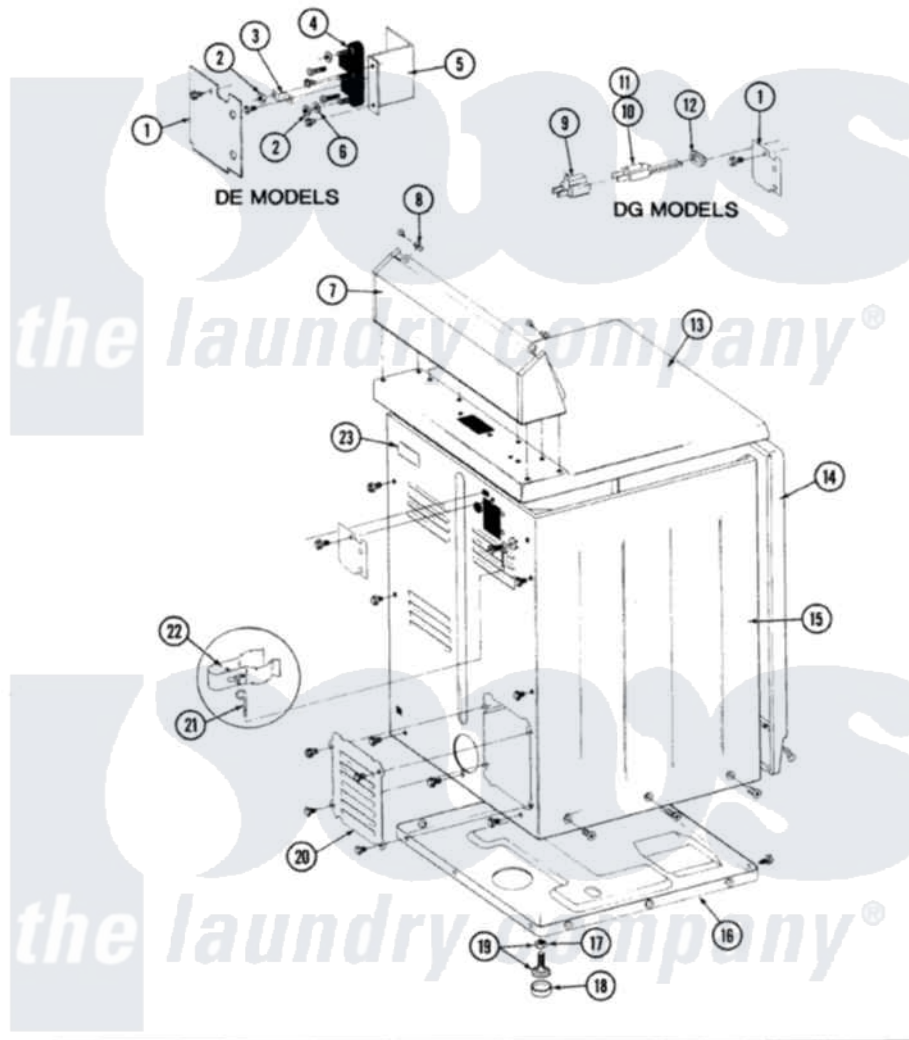

Maytag LDG4000 08 - REAR VIEW

SECTION: REAR VIEW
MODEL: DE-DG MODELS

Issue Date: 6/90

38

Maytag Residential Maytag LDG4000 Dryer Parts Parts Diagram 08 - REAR VIEW
Click on the part number to view part

Item	Original Part Number	Replaced By	Status	Part Description
1	Y312905		Not Available	COVER, TERMINAL
7	305193L			Console
8	215075			Fastener, Control Panel To Console
9	Y201808			Converter
10	302521		Not Available	CORD, POWER PART NOT USED-GAS MODELS ONLY
12	211881			Grommet, Cord Part Not Used-Gas Models Only
13	307104L			Top Cover Assembly
14	307998L			Front Panel---NA
15	Y313561			Screw---NA
"	Y310632	1163839		Screw
"	307124L		Not Available	CABINET ASSY ALMOND
16	Y303361		Not Available	BASE ASSY. (UPPER & LOWER)
17	Y052740	62739		Nut, Lock
18	Y314137			Foot, Rubber

19	Y305086		Adjustable Leg And Nut
20	Y312951	Not Available	ACCESS COVER, BACK
"	211294	90767	Screw, 8A X 3/8 HeX Washer Head Tapping
"	Y313559		Screw
21	311155		Ground Wire And Clamp
22	313122		Screw - Baffle To Tumbler
"	301548		Clamp, Ground Wire
23	214519		LABEL, ELECTRICAL INSTR. PART NOT USED-GAS MODELS ONLY