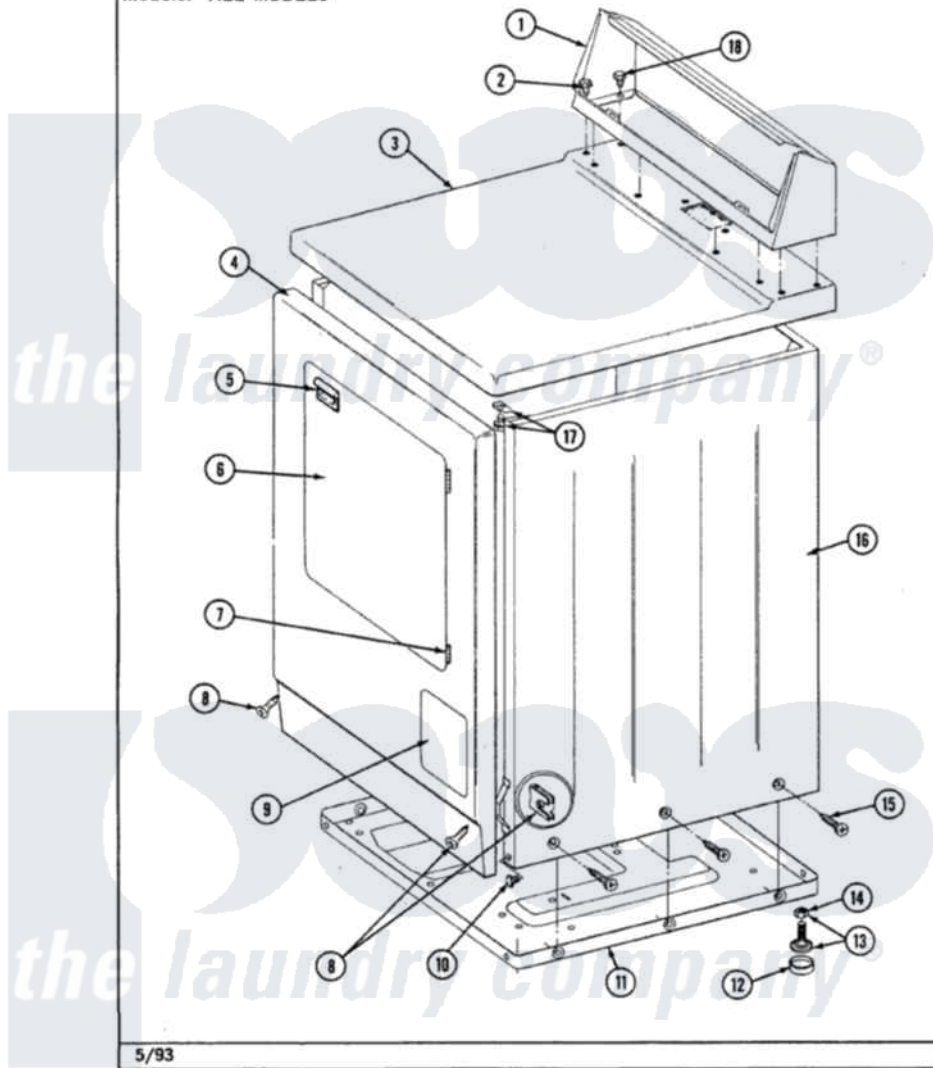

Maytag LDG4000AAW 01 - CABINET-FRONT

Section: CABINET-FRONT

P/N 1600028

Models: ALL MODELS

5/93

Maytag Residential Maytag LDG4000AAW Dryer Parts Parts Diagram 01 - CABINET-FRONT

Click on the part number to view part

Item	Original Part Number	Replaced By	Status	Part Description
1	Y305193			Console
2	Y313559			Screw
3	307104			Top Cover Assembly
4	308000			Panel, Front
"	Y307998			Front Panel
5	314946			Handle White
6	314966			Panel, Outer
"	Y307111		Not Available	DOOR ASSY. COMPLETE (WHT)
7	307099	33001230		Hinge, Door
8	204439			Screw And Fstner Assembly
9	302542		Not Available	PART NOT USED. (DG ONLY)
10	Y310632	1163839		Screw
11	Y303361		Not Available	BASE ASSY. (UPPER & LOWER)
12	Y314137			Foot, Rubber
13	Y305086			Adjustable Leg And Nut

14	Y052740	62739	Nut, Lock
15	213007		Xfor Cabinet See Cabinet, Back
16	307124		Cabinet
17	204445		Screw And Fastener Assembly
18	211294	90767	Screw, 8A X 3/8 HeX Washer Head Tapping