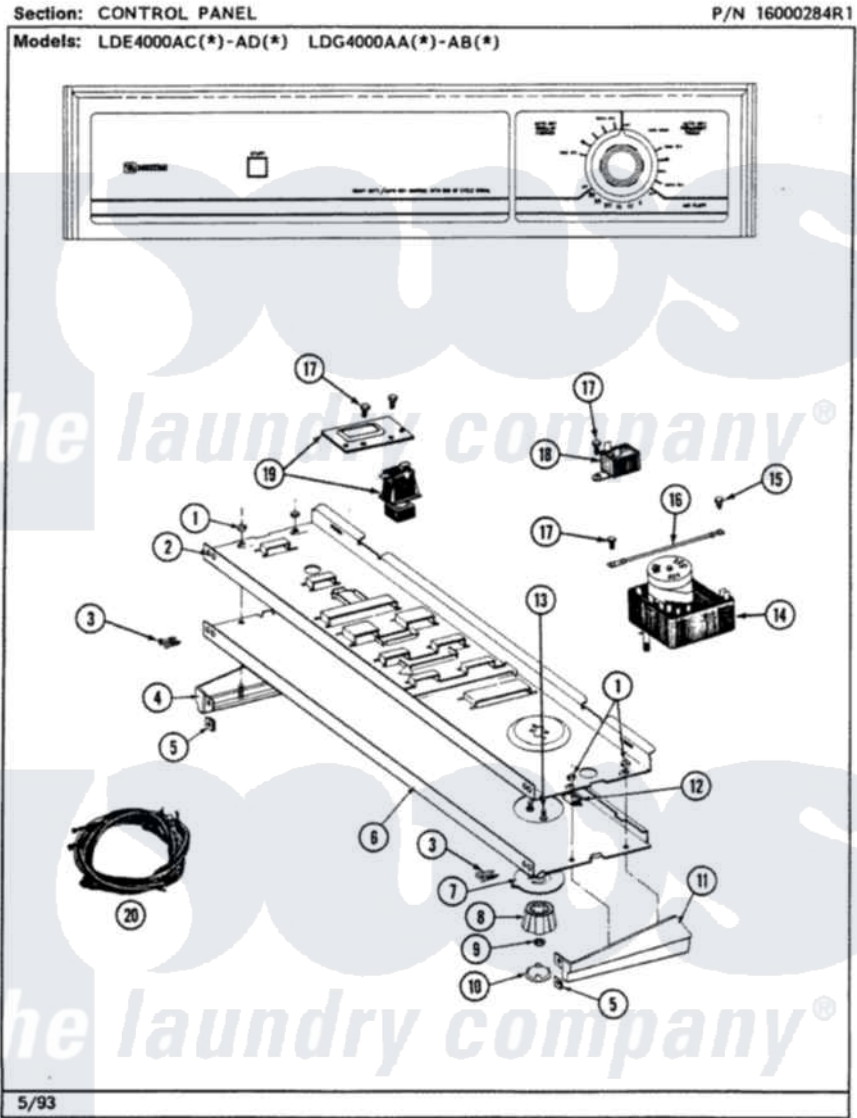

Maytag LDG4000AAW 03 - CONTROL PANEL

Maytag [Residential Maytag LDG4000AAW Dryer Parts](#) Parts Diagram 03 - CONTROL PANEL
 Click on the part number to view part

Item	Original Part Number	Replaced By	Status	Part Description
1	214872			Palnut, End Cap Note: Nut, Lamp Holder
2	314184			Back Up Plate
3	210932			Screw, No.8 X 9/16 Ctsk Note: Screw, Inlet Duct
4	207928		Not Available	END CAP, CTRL. PNL. (LT-BLK)
5	214894			Fastener, End Cap
6	308261			Control Panel
7	314725	33001500		Dial, Timer Indicator
8	314724			Knob For Timer
9	312273			Nut, Control Knob
10	314723	W10133501		Cap, Knob
11	207927			End Cap, Control Panel
12	214897			Pad, Control Panel
13	315317	488234		Screw 8-32 X 1/4
14	Y308221		Not Available	TIMER

15	211294	90767	Screw, 8A X 3/8 HeX Washer Head Tapping
16	204807		Ground Wire, Supp. Plte To Top Cover
17	211168	W10139210	Screw, 8-18 X 5/16
18	305205	694419	Mini-Buzzer
19	307305		Switch Push To Start
20	308334	Not Available	WIRE HARNESS
"	Y308498		Harness, Wire
21	16000327	Not Available	GUIDE, QUICK REF. - MAYTAG
"	315279	Not Available	MANUAL, USE & CARE
"	315281	Not Available	MANUAL, USE & CARE (FRENCH)