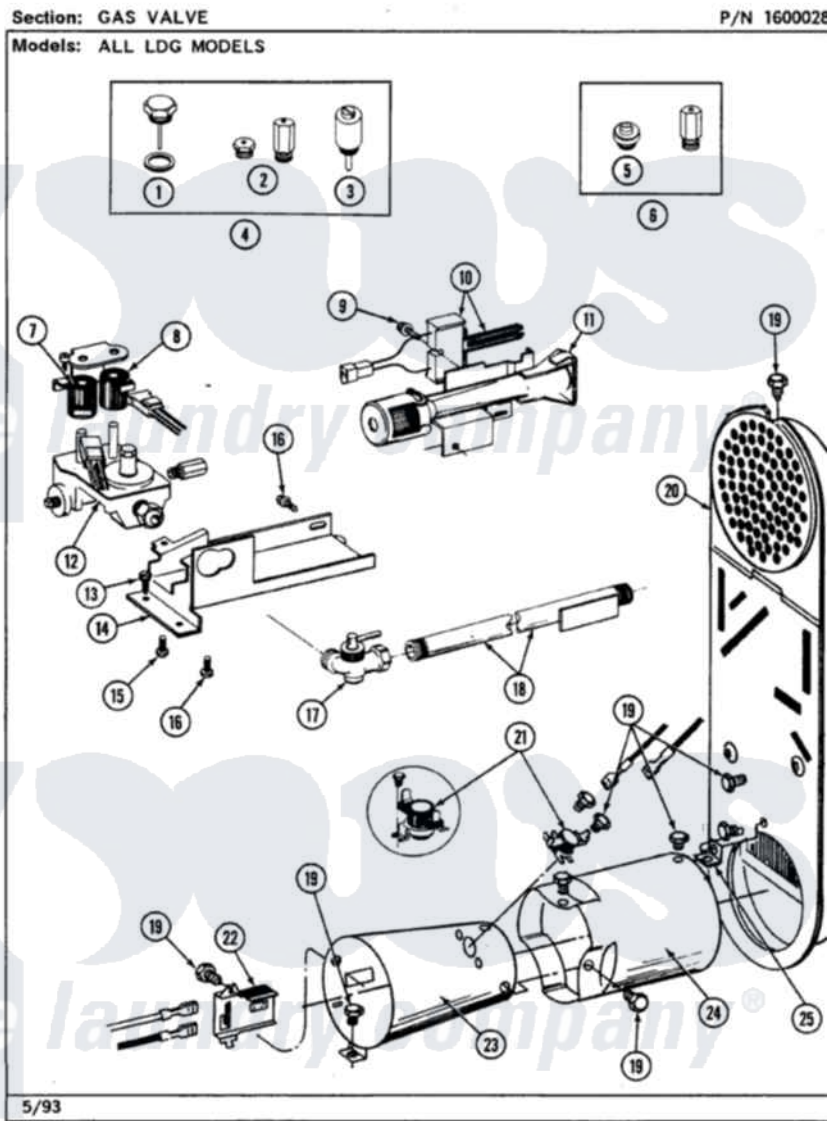

Maytag LDG4000AAW 05 - GAS VALVE

Maytag [Residential Maytag LDG4000AAW Dryer Parts](#) Parts Diagram 05 - GAS VALVE
Click on the part number to view part

Item	Original Part Number	Replaced By	Status	Part Description
1	302810			Screw Assembly - Blue Block Ope
2	305861		Not Available	MAIN BURNER ORIFICE KIT-LPG
3	306184		Not Available	PLUG, BLOCKING (LPG REGULATOR)
4	Y306195	MAL9000AXX		LP Gas Con
5	314602	694424		Leak, Limiter
6	306204	33002924		Gas Conv K
7	306106			Coil, Holding And Booster-W
8	306105	694540		Coil, 60 Hz
9	304971			Screw Note: Screw, Igniter
10	304970	4391996		Ignitor
11	304974	33002793		Burner Assembly
12	306176			Valve, Gas
13	Y313561			Screw---NA
14	314566			Gas Control Bracket

15	314082	90767	Screw, 8A X 3/8 HeX Washer Head Tapping
16	Y313559		Screw
17	Y303349		Angle Shut-Off, Gas Valve
18	Y303383	33001735	Pipe And Bracket Assembly Series 18 Not Needed Use Vavle
19	211294	90767	Screw, 8A X 3/8 HeX Washer Head Tapping
20	Y308504	Not Available	INLET DUCT ASSEMBLY
"	307119		Duct, Inlet Assembly
21	303395		Thermostat, Hi-Limit
22	Y303377	338906	Radiant, Sensor
23	Y308548		Combustion Cone Assembly
"	Y303368		Cone, Combustion
24	Y303841		Cone, Extension
25	Y312890		Retainer, Heater Chamber