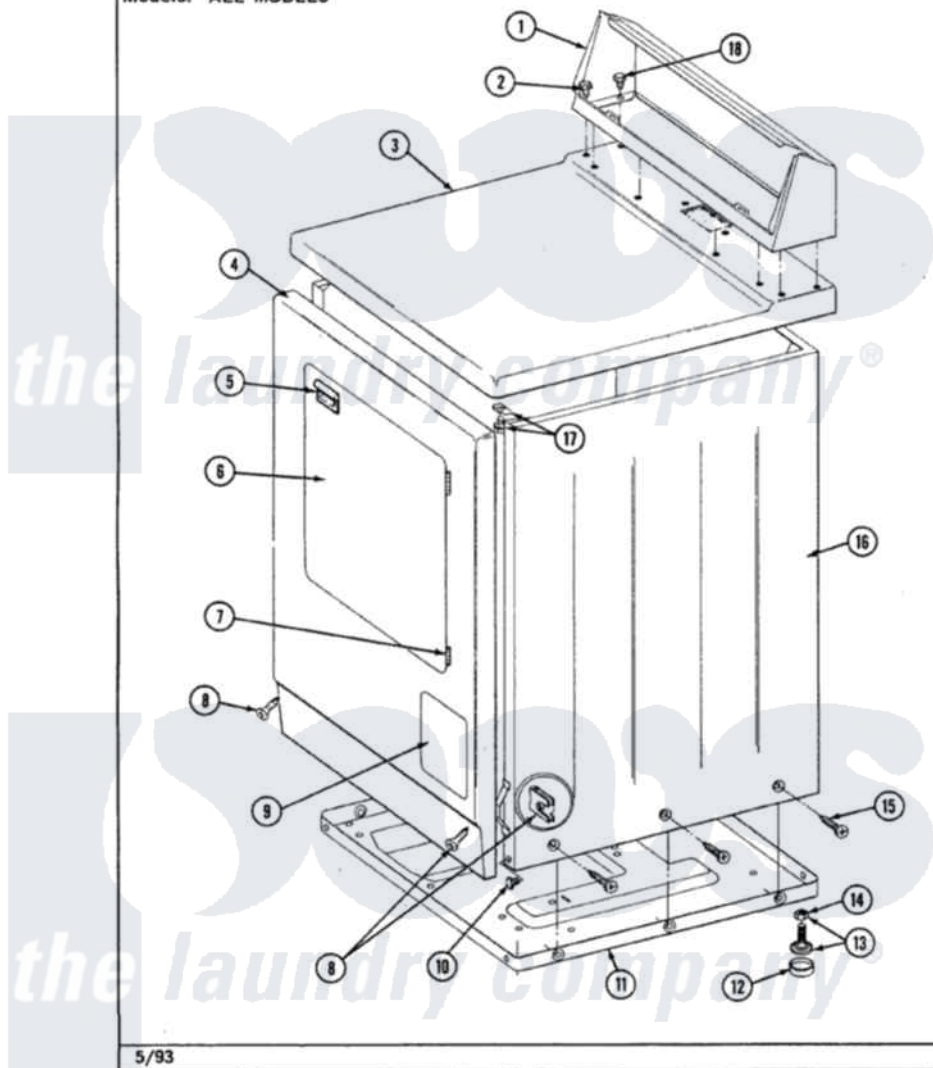

Maytag LDG4000ABL 01 - CABINET-FRONT

Section: CABINET-FRONT

P/N 1600028

Models: ALL MODELS

5/93

Maytag Residential Maytag LDG4000ABL Dryer Parts Parts Diagram 01 - CABINET-FRONT

Click on the part number to view part

Item	Original Part Number	Replaced By	Status	Part Description
1	305193L			Console
2	Y313559			Screw
3	307104L			Top Cover Assembly
4	308000L			Front Panel Assembly
"	307998L			Front Panel---NA
5	314972			Handle Door ALM
6	314966L		Not Available	DOOR PANEL ALMOND
"	307111L	308061L		Door Assembly---NA
7	307099	33001230		Hinge, Door
8	204439			Screw And Fstner Assembly
9	302542L		Not Available	PART NOT USED. (DG ONLY)
10	Y310632	1163839		Screw
11	Y303361		Not Available	BASE ASSY. (UPPER & LOWER)
12	Y314137			Foot, Rubber
13	Y305086			Adjustable Leg And Nut
14	Y052740	62739		Nut, Lock

15	213007		Xfor Cabinet See Cabinet, Back
16	307124L	Not Available	CABINET ASSY ALMOND
17	204445		Screw And Fastener Assembly
18	211294	90767	Screw, 8A X 3/8 HeX Washer Head Tapping