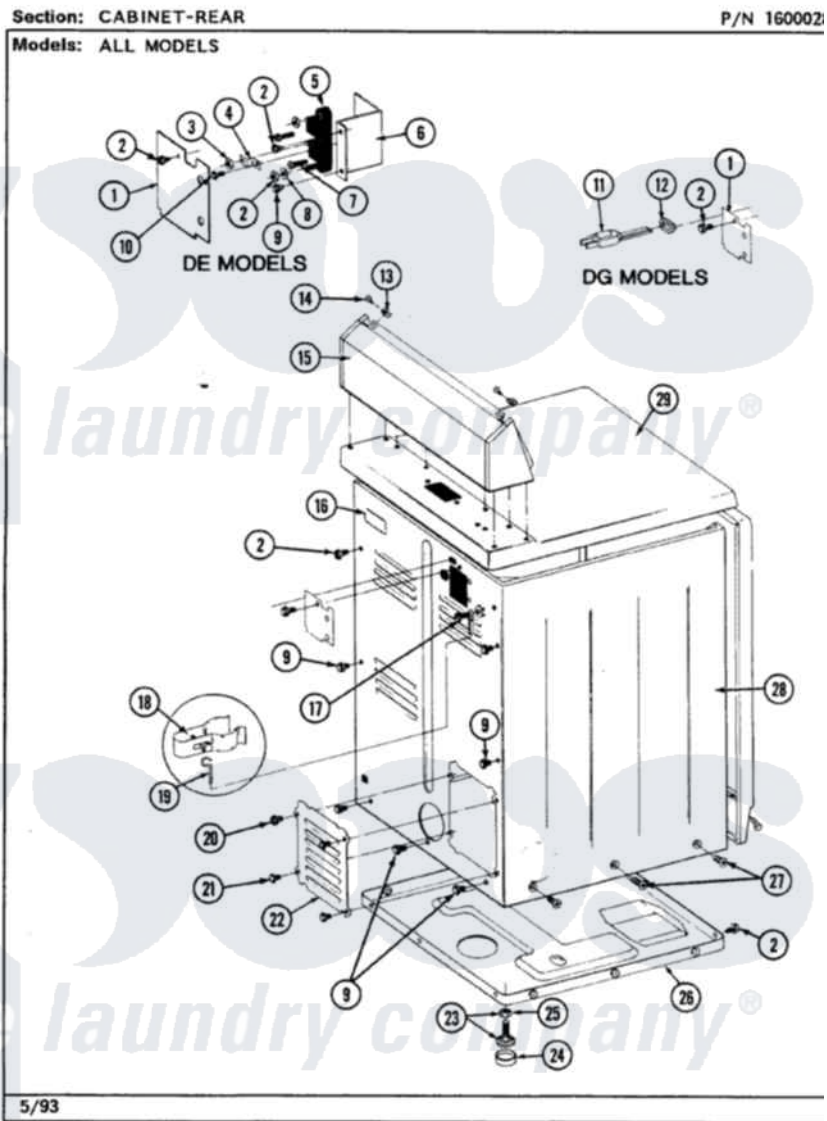

Maytag LDG4000ABL 02 - CABINET-REAR

Maytag Residential Maytag LDG4000ABL Dryer Parts Parts Diagram 02 - CABINET-REAR
Click on the part number to view part

Item	Original Part Number	Replaced By	Status	Part Description
1	Y312905		Not Available	COVER, TERMINAL
2	Y313561			Screw---NA
3	311484	112432		Nut
4	Y312184			Strap, Grounding
5	400008			Block, Terminal
6	Y312904			Bracket, Terminal Block
7	Y312209	W10001200		Screw
8	Y311270			Washer, Terminal Block
9	Y310632	1163839		Screw
10	Y311423	489483		Screw 10-32 X 1/2
11	302521		Not Available	CORD, POWER PART NOT USED-GAS MODELS ONLY
12	211881			Grommet, Cord Part Not Used-Gas Models Only
13	215075			Fastener, Control Panel To Console
14	210932			Screw, No.8 X 9/16 Ctsk Note: Screw, Inlet Duct

15	305193L		Console
16	214519		LABEL, ELECTRICAL INSTR. PART NOT USED-GAS MODELS ONLY
17	303846	22003781	Screw, Ground Strap
18	301548		Clamp, Ground Wire
19	311155		Ground Wire And Clamp
20	Y313559		Screw
21	211294	90767	Screw, 8A X 3/8 HeX Washer Head Tapping
22	Y312951	Not Available	ACCESS COVER, BACK
23	Y305086		Adjustable Leg And Nut
24	Y314137		Foot, Rubber
25	Y052740	62739	Nut, Lock
26	Y303361	Not Available	BASE ASSY. (UPPER & LOWER)
27	213077	Not Available	CAP FOR TIMER KNOB
28	307124L	Not Available	CABINET ASSY ALMOND
29	307104L		Top Cover Assembly