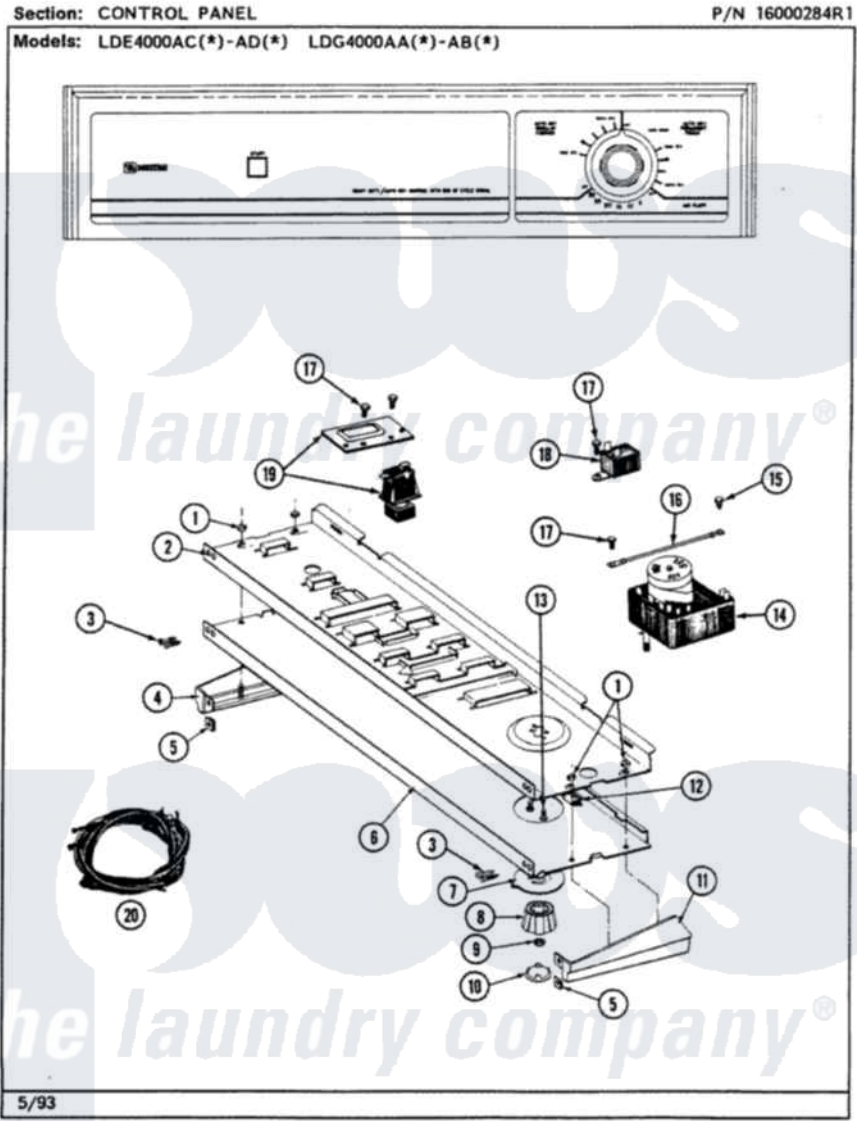

Maytag LDG4000ABL 03 - CONTROL PANEL

Maytag Residential Maytag LDG4000ABL Dryer Parts Parts Diagram 03 - CONTROL PANEL
 Click on the part number to view part

Item	Original Part Number	Replaced By	Status	Part Description
1	214872			Palnut, End Cap Note: Nut, Lamp Holder
2	314184			Back Up Plate
3	210932			Screw, No.8 X 9/16 Ctsk Note: Screw, Inlet Duct
4	207928		Not Available	END CAP, CTRL. PNL. (LT-BLK)
5	214894			Fastener, End Cap
6	308261			Control Panel
7	314725	33001500		Dial, Timer Indicator
8	314724			Knob For Timer
9	312273			Nut, Control Knob
10	314723	W10133501		Cap, Knob
11	207927			End Cap, Control Panel
12	214897			Pad, Control Panel
13	315317	488234		Screw 8-32 X 1/4
14	Y308221		Not Available	TIMER

15	211294	90767	Screw, 8A X 3/8 HeX Washer Head Tapping
16	204807		Ground Wire, Supp. Plte To Top Cover
17	211168	W10139210	Screw, 8-18 X 5/16
18	305205	694419	Mini-Buzzer
19	307305		Switch Push To Start
20	308334	Not Available	WIRE HARNESS
"	Y308498		Harness, Wire
21	16000327	Not Available	GUIDE, QUICK REF. - MAYTAG
"	315279	Not Available	MANUAL, USE & CARE
"	315281	Not Available	MANUAL, USE & CARE (FRENCH)