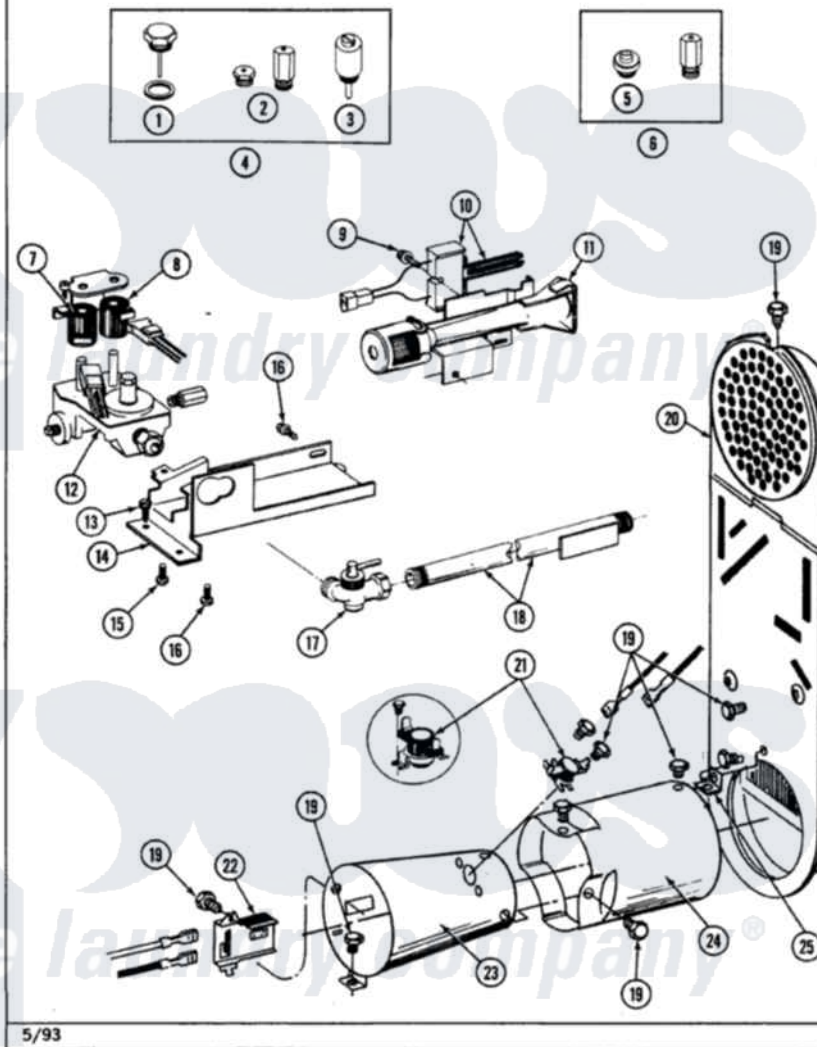

Maytag LDG4000ABL 05 - GAS VALVE

Section: GAS VALVE

P/N 160002E

Models: ALL LDG MODELS

5/93

Maytag [Residential Maytag LDG4000ABL Dryer Parts](#) Parts Diagram 05 - GAS VALVE

[Click on the part number to view part](#)

Item	Original Part Number	Replaced By	Status	Part Description
1	302810			Screw Assembly - Blue Block Ope
2	305861		Not Available	MAIN BURNER ORIFICE KIT-LPG
3	306184		Not Available	PLUG, BLOCKING (LPG REGULATOR)
4	Y306195	MAL9000AXX		LP Gas Con
5	314602	694424		Leak, Limiter
6	306204	33002924		Gas Conv K
7	306106			Coil, Holding And Booster-W
8	306105	694540		Coil, 60 Hz
9	304971			Screw Note: Screw, Igniter
10	304970	4391996		Ignitor
11	304974	33002793		Burner Assembly
12	306176			Valve, Gas
13	Y313561			Screw---NA
14	314566			Gas Control Bracket

15	314082	90767	Screw, 8A X 3/8 HeX Washer Head Tapping
16	Y313559		Screw
17	Y303349		Angle Shut-Off, Gas Valve
18	Y303383	33001735	Pipe And Bracket Assembly Series 18 Not Needed Use Vavle
19	211294	90767	Screw, 8A X 3/8 HeX Washer Head Tapping
20	Y308504	Not Available	INLET DUCT ASSEMBLY
"	307119		Duct, Inlet Assembly
21	303395		Thermostat, Hi-Limit
22	Y303377	338906	Radiant, Sensor
23	Y308548		Combustion Cone Assembly
"	Y303368		Cone, Combustion
24	Y303841		Cone, Extension
25	Y312890		Retainer, Heater Chamber