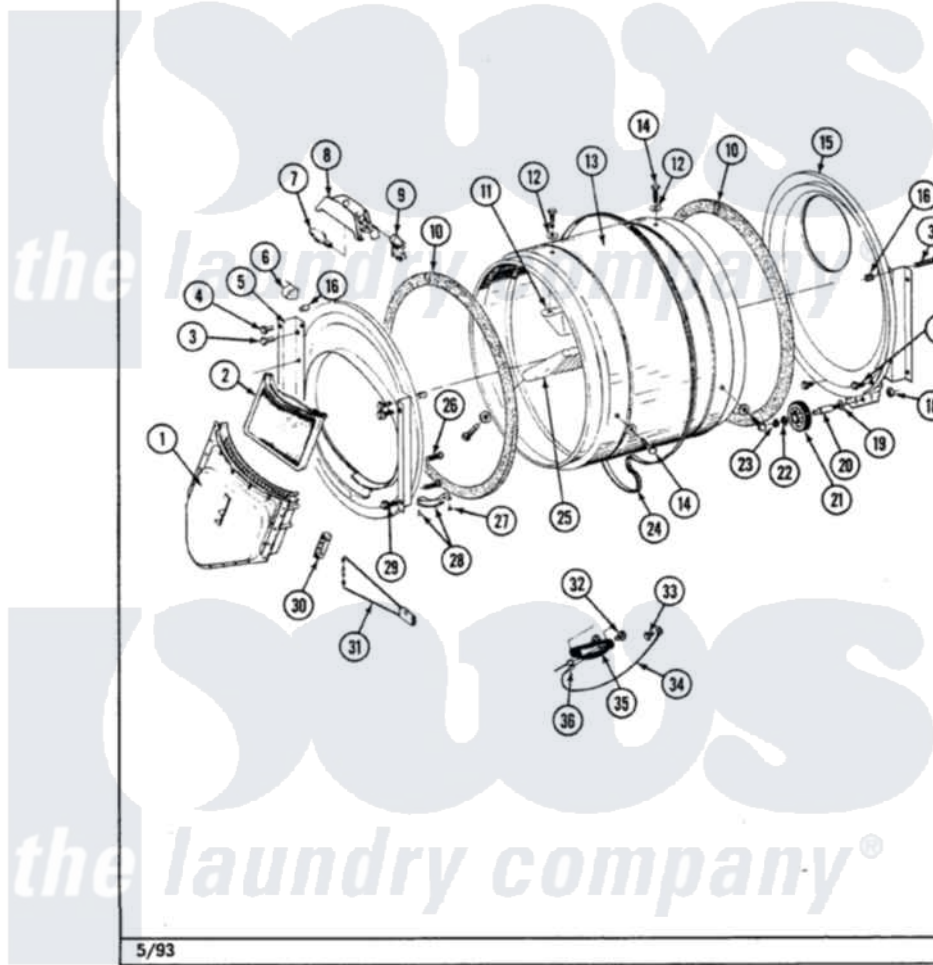

Maytag LDG4000ABL 08 - TUMBLER

Section: TUMBLER

P/N 1600028

Models: ALL MODELS

5/93

Maytag [Residential Maytag LDG4000ABL Dryer Parts](#) Parts Diagram 08 - TUMBLER

[Click on the part number to view part](#)

Item	Original Part Number	Replaced By	Status	Part Description
1	Y307112	33001016		Outlet Duct Assembly
2	Y307107	33002970		Lint Filte
"	307213	33001167		Filter, Lint
3	313764		Not Available	SCREW
4	Y313561			Screw---NA
5	307117			Tumbler Front W/Seal
"	307109	33001179		Front, Tumbler
"	307311	33001179		Front, Tumbler
6	Y310376			Clip, Door Switch Harness
7	Y307100	67001316		Bulb, Light
8	314955	33001496		Lamp- Hold
9	307097	33001496		Lamp- Hold
10	314820			Seal, Tumbler
11	314803	33001012		Baffle
12	314158			Washer, Baffle To Tumbler
13	314802		Not Available	TUMBLER W/OUT BAFFLES

		Not Available	TUMBLER W/BAFFLES
"	306663		
14	Y310759		Screw, Tumbler Baffles
15	Y307114	33001178	Back, Tumbler
"	Y308544	33001178	Back, Tumbler
16	313915	31-3915	Tech Sheet
17	211294	90767	Screw, 8A X 3/8 HeX Washer Head Tapping
18	312538	33001443	Nut, Hex
19	Y313347	312535	Washer, Vault Mounting Brk.
20	Y312948	6-3129480	Shaft- Tumbler
21	Y303373	12001541	Drum Roller/Washer Assembly--W
22	312535		Washer, Vault Mounting Brk.
23	410233	9703438	Ring-Retrn
24	Y312959		Poly "V" Belt For Tumbler
25	314804	33001004	Baffle, Tall
26	Y314110	33002917	Screw, No.10-16
27	210720		Rivet, Bearing To Tumbler Fmt
28	306508		Tumbler Bearing Kit ---W
29	Y310632	1163839	Screw
30	315020		Switch Housing
31	307206	307207	Reed Switch
32	Y251119	3177991	Screw
33	211294	90767	Screw, 8A X 3/8 HeX Washer Head Tapping
34	Y303711		Sensor Ground Wire
35	304997		Sensor Assembly With Screws
36	Y312658		Receptacle, Sensor Ground Wire