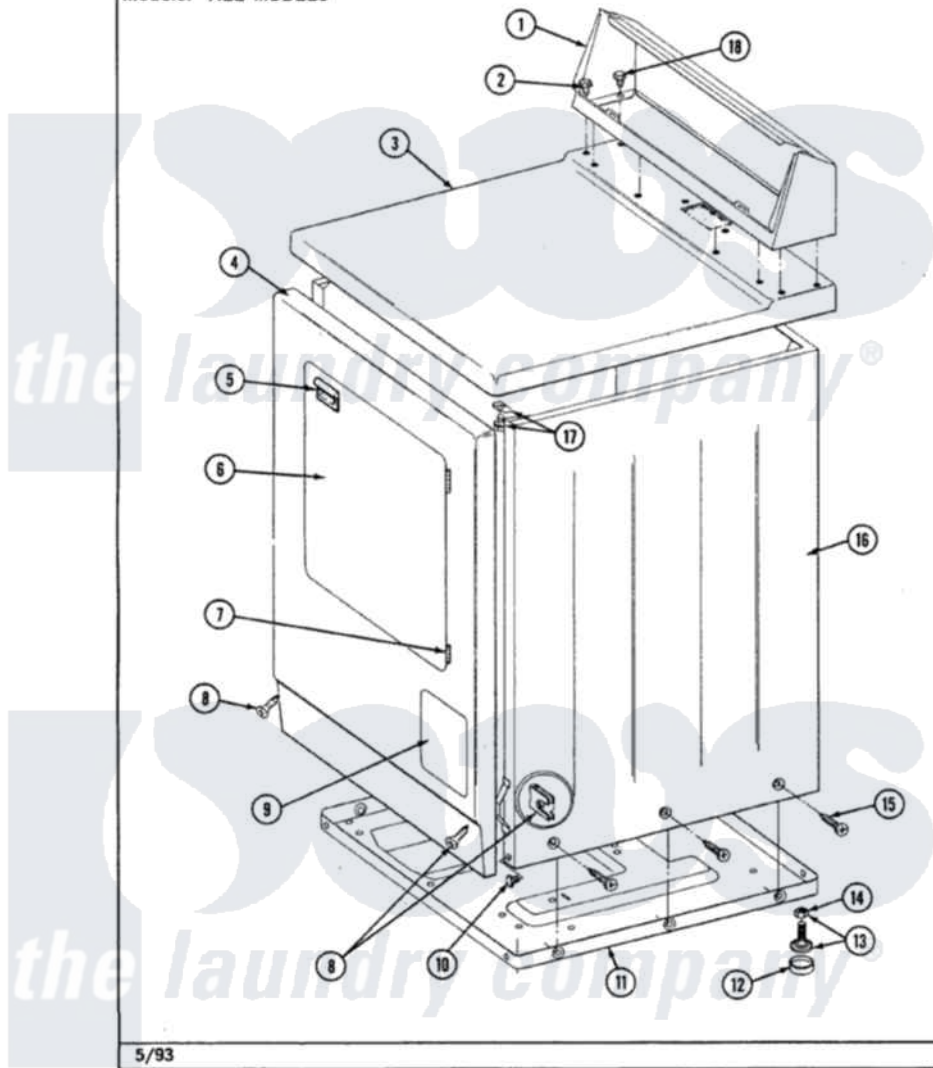

Maytag LDG4000ABW 01 - CABINET-FRONT

Section: CABINET-FRONT

P/N 1600028

Models: ALL MODELS

5/93

Maytag Residential Maytag LDG4000ABW Dryer Parts Parts Diagram 01 - CABINET-FRONT

Click on the part number to view part

Item	Original Part Number	Replaced By	Status	Part Description
1	Y305193			Console
2	Y313559			Screw
3	307104			Top Cover Assembly
4	308000			Panel, Front
"	Y307998			Front Panel
5	314946			Handle White
6	314966			Panel, Outer
"	Y307111		Not Available	DOOR ASSY. COMPLETE (WHT)
7	307099	33001230		Hinge, Door
8	204439			Screw And Fstner Assembly
9	302542		Not Available	PART NOT USED. (DG ONLY)
10	Y310632	1163839		Screw
11	Y303361		Not Available	BASE ASSY. (UPPER & LOWER)
12	Y314137			Foot, Rubber
13	Y305086			Adjustable Leg And Nut

14	Y052740	62739	Nut, Lock
15	213007		Xfor Cabinet See Cabinet, Back
16	307124		Cabinet
17	204445		Screw And Fastener Assembly
18	211294	90767	Screw, 8A X 3/8 HeX Washer Head Tapping