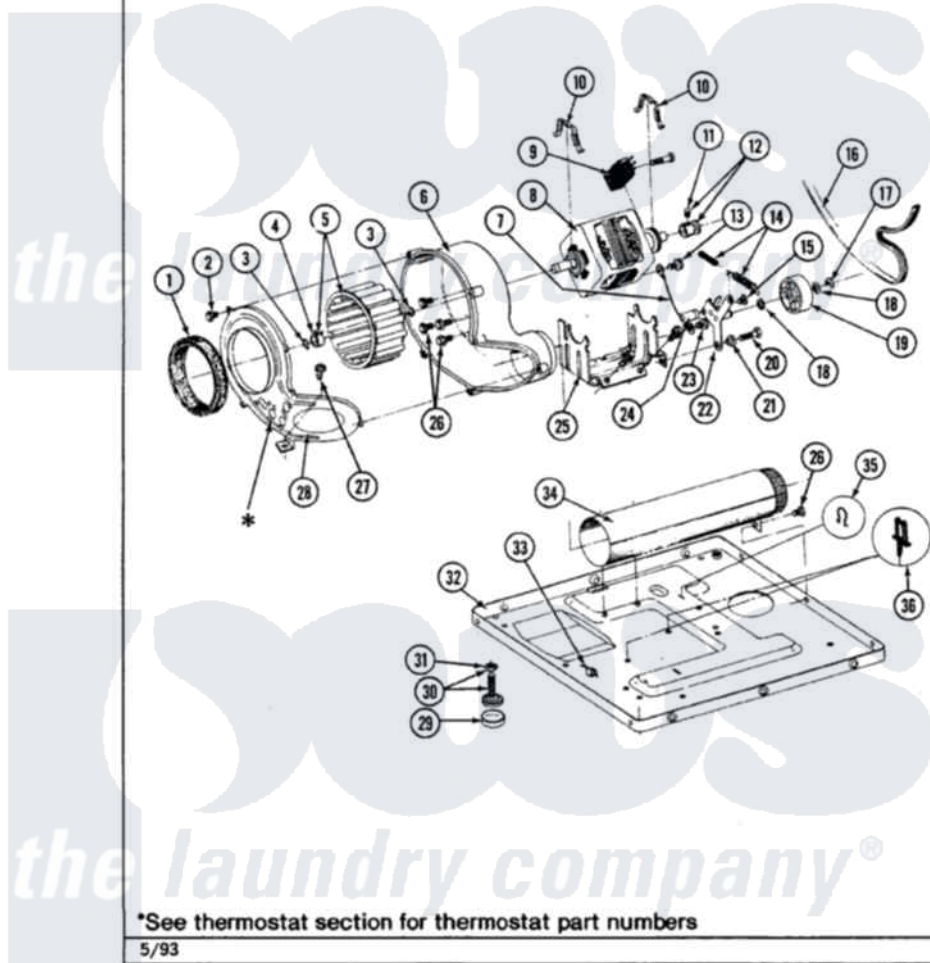

Maytag LDG4000ABW 06 - MOTOR DRIVE

Section: MOTOR DRIVE

P/N 1600028

Models: ALL MODELS

Maytag [Residential Maytag LDG4000ABW Dryer Parts](#) Parts Diagram 06 - MOTOR DRIVE

[Click on the part number to view part](#)

Item	Original Part Number	Replaced By	Status	Part Description
1	Y312901			Seal, Housing Cover
2	Y312961	W10116751		Screw
3	410233	9703438		Ring-Retrn
4	312967			Clamp, Blower Housing
5	Y303836			Blower Wheel Assembly And Clamp
6	Y312893			Housing, Blower
7	901220			Ground Wire
8	Y303358	W10410999		Motor-Drive
9	306207		Not Available	(PROD. No.303358-8 & No.303358-9)
"	Y303877		Not Available	SWITCH, MOTOR EXTERNAL START No.303358-2, No.303358-4, 303358-7
"	Y303879			Switch, Motor External Start
10	Y015825			Clip, Motor To Motor Support
11	Y053241			Set Screw, Motor Pulley
12	Y305185	6-3051850		Pulley- MO

13	910343	488234	Screw 8-32 X 1/4
14	Y303945		IDLER SPRING ASSY. W/PLUG
15	Y312961	W10116751	Screw
16	Y312959		Poly "V" Belt For Tumbler
17	312958	354987	Ring, Retaining
18	Y312527		Washer, Idler Shaft
19	Y303705	6-3037050	Pulley- ID
20	Y014874		Screw, Idler Arm And Sleeve
21	Y312894	315772	Sleeve, Idler Arm
22	Y303363	6-3033630	Idler Arm
23	211294	90767	Screw, 8A X 3/8 HeX Washer Head Tapping
24	Y313582	W10116756	Spacer
25	312897		Not Available SUPPORT, MOTOR
26	Y310632	1163839	Screw
27	Y313561		Screw----NA
28	314846		Cover, Blower Housing
"	314778		Not Available COVER, BLOWER HOUSING
29	Y314137		Foot, Rubber
30	Y305086		Adjustable Leg And Nut
31	Y052740	62739	Nut, Lock
32	Y303361		Not Available BASE ASSY. (UPPER & LOWER)
33	Y310376		Clip, Door Switch Harness
34	Y303442		EXHAUST DUCT ASSEMBLY
35	410490		Spring, Retainer Wire Harness
36	Y313262	W10116752	Retainer-