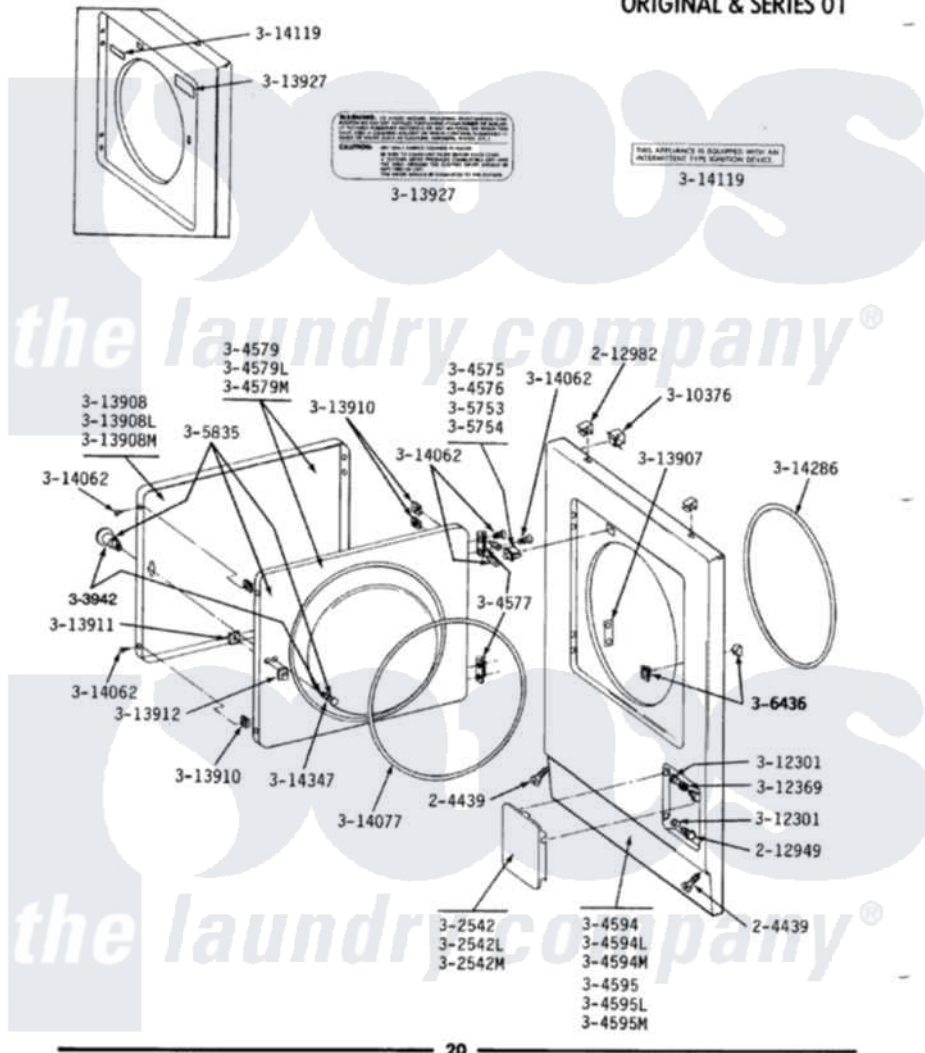

# Maytag LDG410 02 - FRONT PANEL & DOOR ASSEMBLY

**MODELS DE-DG110-210-410-510-610-710-810**

**FRONT PANEL & DOOR ASSEMBLY  
ORIGINAL & SERIES 01**

Maytag Residential Maytag LDG410 Dryer Parts Parts Diagram 02 - FRONT PANEL & DOOR ASSEMBLY  
Click on the part number to view part

Item	Original Part Number	Replaced By	Status	Part Description
2	212949	<a href="#">22001866</a>		Screw, Relay
3	212982	<a href="#">22001650</a>		Fastener, Spring
5	302542L		Not Available	PART NOT USED. (DG ONLY)
7	Y304575	<a href="#">W10169313</a>		Switch-Dor
8	Y304576	<a href="#">W10169313</a>		Switch-Dor
9	Y304577	<a href="#">33001230</a>		Hinge, Door
10	<a href="#">306436</a>			Door Latch Kit--W
12	304579L		Not Available	DOOR-ALMOND
15	304594L		Not Available	FRONT PANEL-ALMOND
20	Y305753	<a href="#">W10169313</a>		Switch-Dor
21	Y305754	<a href="#">W10169313</a>		Switch-Dor
22	305835		Not Available	INNER DOOR WITH KNOB & SCRE
23	303942		Not Available	KNOB AND SCREW
24	<a href="#">Y310376</a>			Clip, Door Switch Harness
25	312301		Not Available	BUSHING FOR ACCESS STUD

26	<a href="#">312369</a>		Sleeve, Access Panel Stud Part Not Used
27	<a href="#">Y313907</a>		Fastener, Twin
29	313908L	Not Available	DOOR PANEL-ALMOND
31	<a href="#">Y313910</a>		Clip, Door Liner To Outer Panel
32	<a href="#">Y313911</a>		Door Strike Retainer
33	Y313912	<a href="#">306436</a>	Door Latch Kit--W
34	Y313927		INSTRUCTION LABEL
35	<a href="#">Y314062</a>		Screw, Door Hinge And Panel
36	<a href="#">314077</a>		Door Seal
37	314119	Not Available	GAS IGNITION LABEL
38	<a href="#">314286</a>		Seal For Front Panel
39	314347	<a href="#">400021-1</a>	Screw