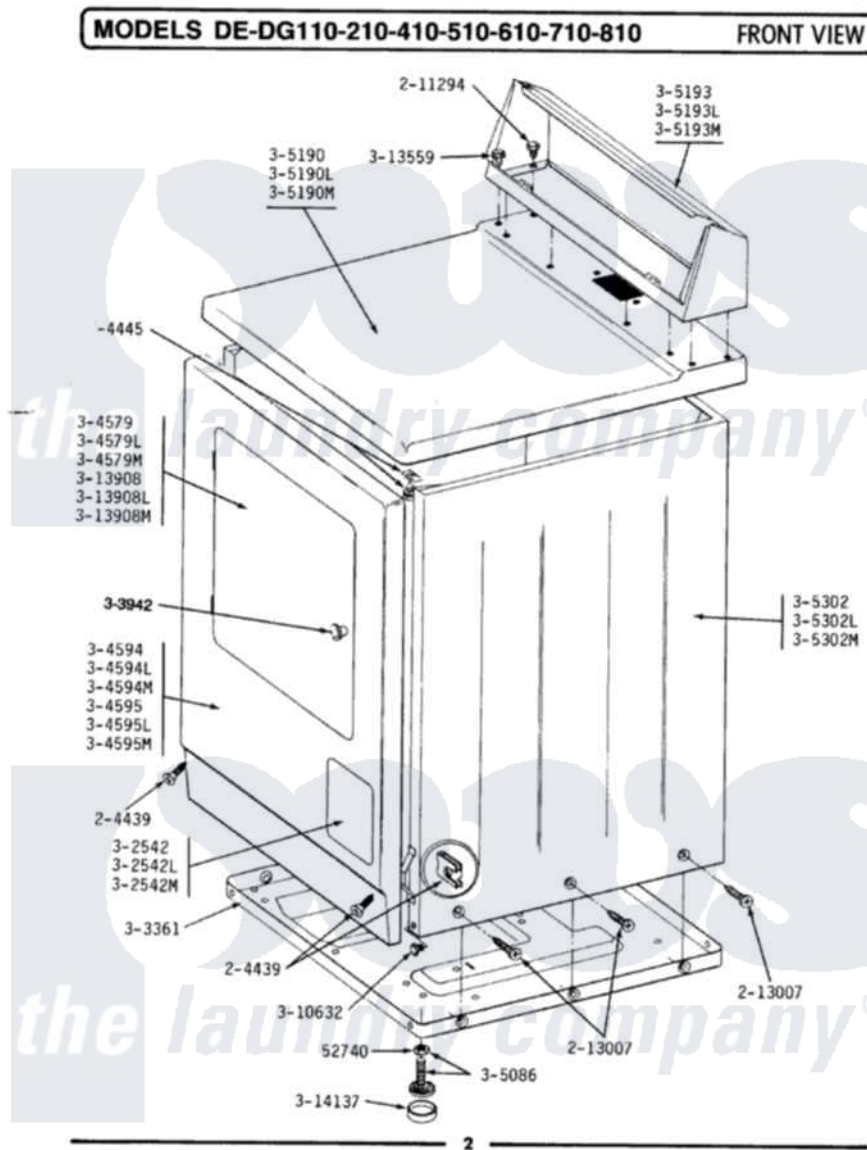

# Maytag LDG410 03 - FRONT VIEW

Maytag Residential Maytag LDG410 Dryer Parts Parts Diagram 03 - FRONT VIEW  
 Click on the part number to view part

Item	Original Part Number	Replaced By	Status	Part Description
2	<a href="#">204439</a>			Screw And Fstner Assembly
3	<a href="#">204445</a>			Screw And Fastener Assembly
4	211294	<a href="#">90767</a>		Screw, 8A X 3/8 HeX Washer Head Tapping
5	<a href="#">213007</a>			Xfor Cabinet See Cabinet, Back
7	302542L		Not Available	PART NOT USED. (DG ONLY)
8	302542M		Not Available	ACCESS DOOR-HARVEST WHEAT
9	Y303361		Not Available	BASE ASSY. (UPPER & LOWER)
11	304579L		Not Available	DOOR-ALMOND
14	304594L		Not Available	FRONT PANEL-ALMOND
16	304595	<a href="#">3369903</a>		Dishrack
17	304595L		Not Available	FRONT PANEL-ALMOND
18	304595M		Not Available	FRONT PANEL-HARVEST WHEAT
19	<a href="#">Y305086</a>			Adjustable Leg And Nut

21	305190L	<a href="#">307104L</a>	Top Cover Assembly
24	<a href="#">305193L</a>		Console
27	305302L	Not Available	CABINET-ALMOND
29	303942	Not Available	KNOB AND SCREW
30	Y310632	<a href="#">1163839</a>	Screw
31	<a href="#">Y313559</a>		Screw
33	313908L	Not Available	DOOR PANEL-ALMOND
35	<a href="#">Y314137</a>		Foot, Rubber