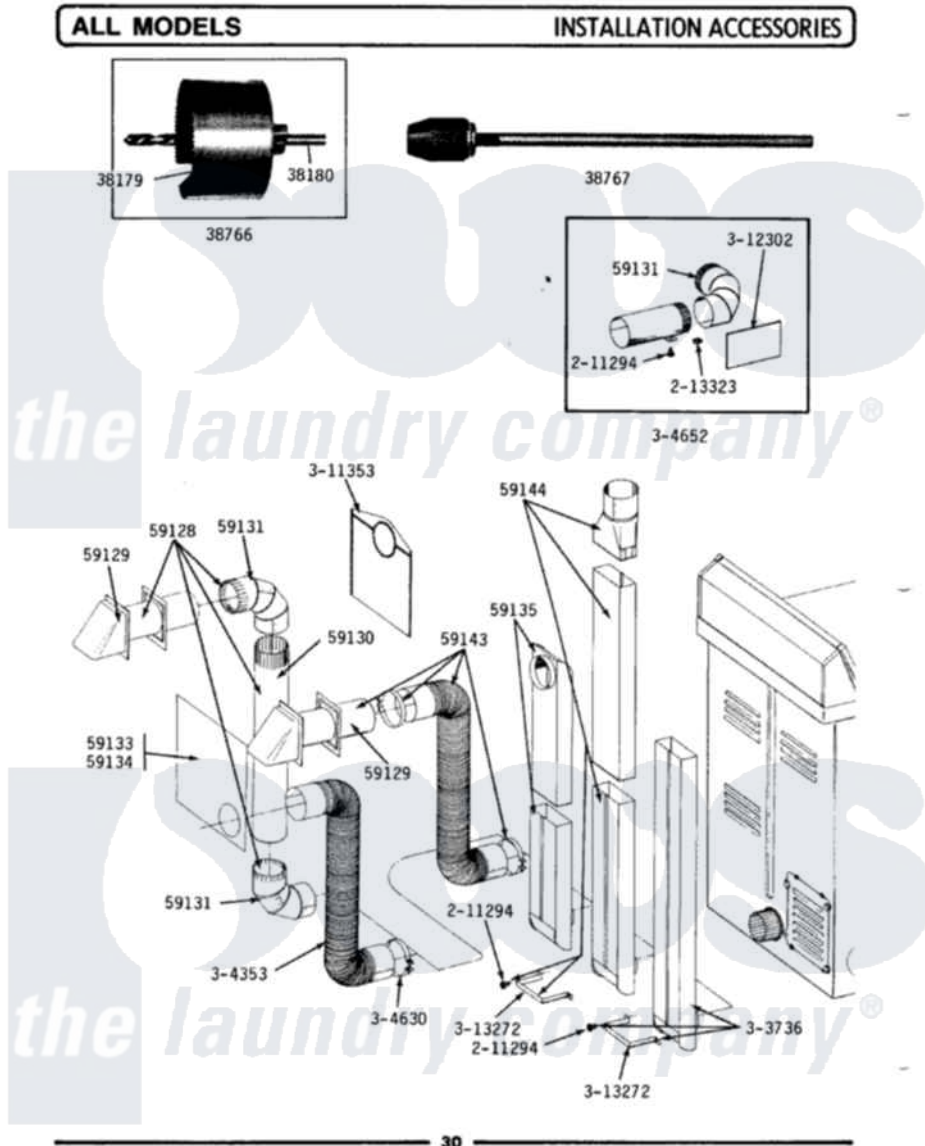

Maytag LDG410 05 - INSTALLATION ACCESSORIES

Maytag [Residential Maytag LDG410 Dryer Parts](#) Parts Diagram 05 - INSTALLATION ACCESSORIES
 Click on the part number to view part

Item	Original Part Number	Replaced By	Status	Part Description
1	038179		Not Available	BLADE, SAW
2	038180		Not Available	REPLACEMENT DRILL
3	038766		Not Available	HOLE SAW W/DRILL BIT
4	038767			Extension Chuck, Drill
5	Y059128			Standard 4" Vent Kit
6	Y059129	4396007RW		Vent Hood
7	Y059130			Pipe, Venting
8	Y059131			Elbow, Venting
9	059133		Not Available	ALUMINUM WINDOW 4X12X18
10	Y059134			PLATE, ALUM. WINDOW (15"X20")
11	Y059135			Vent Duct Assembly
12	Y059143			Flexible Vent Kit
13	059144		Not Available	RECTANGULAR VENT KIT
14	211294	90767		Screw, 8A X 3/8 Hex Washer Head Tapping

15	213323		Fastener, Exhaust Duct Kit
16	303736	Not Available	EXHAUST DEFLECTOR KIT
17	Y304353	4396010RP	6ft Scvent
18	Y304630		Clamp, Flexible Duct
19	Y304652		Exhaust Duct Kit
20	311353	Not Available	BAG, LINT (DACRON)
21	312302		Insulation, Exhaust Duct Kit
22	313272		Bracket, Exhaust Deflector