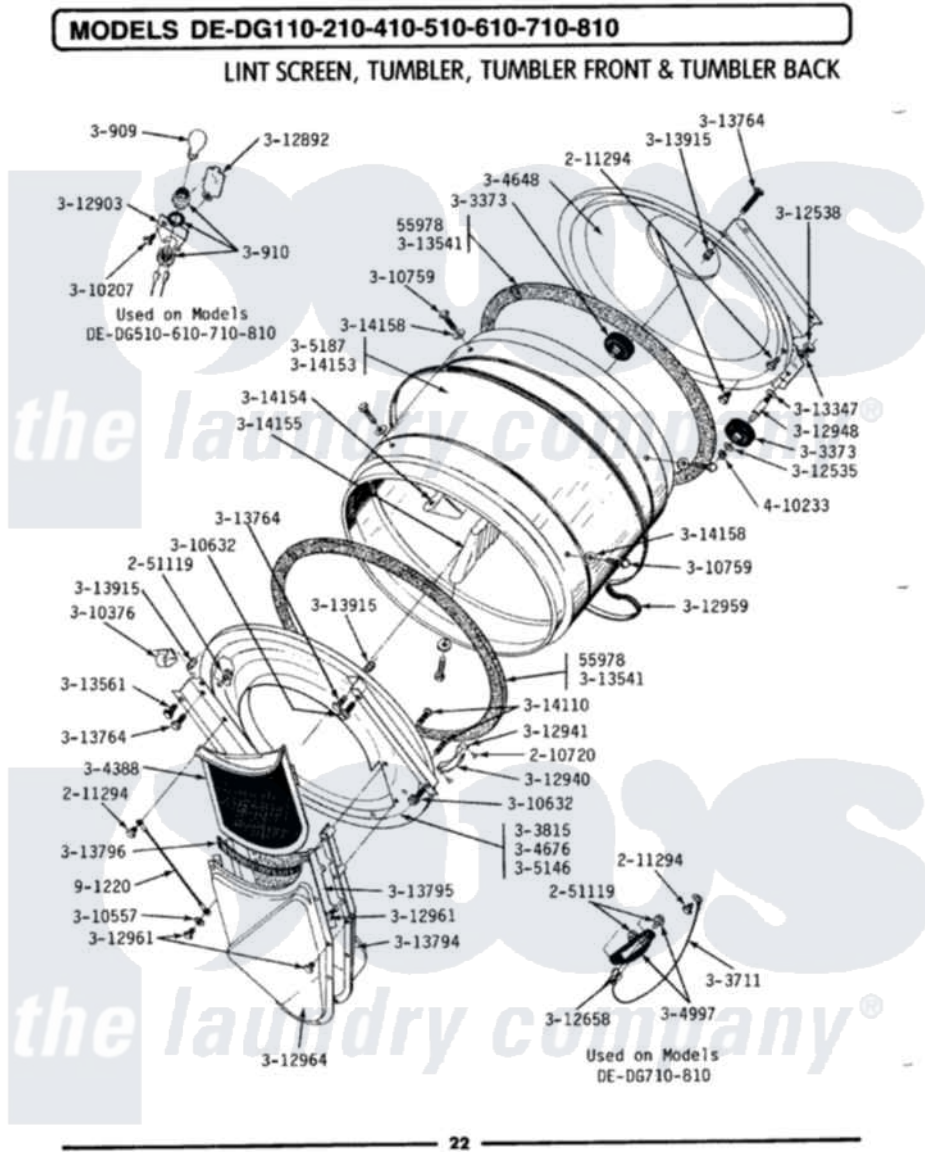

Maytag LDG410 06 - LINT SCREEN, TUMBLER (FRONT & BACK)

Maytag Residential Maytag LDG410 Dryer Parts Parts Diagram 06 - LINT SCREEN, TUMBLER (FRONT & BACK)
 Click on the part number to view part

Item	Original Part Number	Replaced By	Status	Part Description
1	Y055978			Rubber Adhesive, 2 Oz Tube
2	210720			Rivet, Bearing To Tumbler Frnt
3	211294	90767		Screw, 8A X 3/8 HeX Washer Head Tapping
4	Y251119	3177991		Screw
5	300909	8009		Bulb-Light
6	300910		Not Available	RECEPTACLE
7	Y303373	12001541		Drum Roller/Washer Assembly--W
8	Y303711			Sensor Ground Wire
9	Y303815	33001231		Front- Tumbler
10	Y304388	33001003		Screen, Lint
11	Y304648	33001106		Back, Tumbler
12	Y304676		Not Available	TUMBLER FRONT ASSEMBLY
13	304997			Sensor Assembly With Screws
14	Y305146	306708		Tumbler Front Assembly

15	305187		Not Available	TUMBLER W/BAFFLES
16	310207			Screw, No.6 X 1/4 Inch
17	Y310376			Clip, Door Switch Harness
18	310557			Washer
19	Y310632	1163839		Screw
20	Y310759			Screw, Tumbler Baffles
21	312535			Washer, Vault Mounting Brk.
22	312538	33001443		Nut, Hex
23	Y312658			Receptacle, Sensor Ground Wire
24	Y312892	33312892		Lens
25	312903		Not Available	LAMP BRACKET
26	312940	306508		Tumbler Bearing Kit ----W
27	312941	306508		Tumbler Bearing Kit ----W
28	Y312948	6-3129480		Shaft- Tumbler
29	Y312959			Poly "V" Belt For Tumbler
30	Y312961	W10116751		Screw
31	Y312964		Not Available	OUTLET DUCT - OUTER HALF
32	Y313347	312535		Washer, Vault Mounting Brk.
33	Y313541	33313541		Seal- Tumbler
34	Y313561			Screw----NA
35	313764		Not Available	SCREW
36	Y313794		Not Available	OUTLET GRID AND DUCT --- S
37	Y313795			Guide For Lint Screen
38	Y313796			Lint Seal
39	313915	31-3915		Tech Sheet
40	Y314110	33002917		Screw, No.10-16
41	Y314153		Not Available	TUMBLER No.
42	314154		Not Available	TUMBLER BAFFLE - SHORT
43	314155	33001004		Baffle, Tall
44	314158			Washer, Baffle To Tumbler
45	410233	9703438		Ring-Retrn
46	901220			Ground Wire