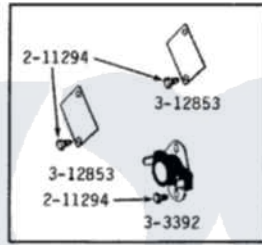

Maytag LDG410 07 - MOTOR, BLOWER, BASE FRAME & THERMOSTATS

MODELS DE-DG110-210-410-510-610-710-810

MOTOR, BLOWER, BASE FRAME & THERMOSTATS

MODEL DE-DG110
THERMOSTAT

MODEL DE-DG210
THERMOSTATS

Maytag Residential Maytag LDG410 Dryer Parts Parts Diagram 07 - MOTOR, BLOWER, BASE FRAME & THERMOSTATS

Click on the part number to view part

Item	Original Part Number	Replaced By	Status	Part Description
1	Y014874			Screw, Idler Arm And Sleeve
2	Y015825			Clip, Motor To Motor Support
3	Y052740	62739		Nut, Lock
4	Y053241			Set Screw, Motor Pulley
5	211294	90767		Screw, 8A X 3/8 HeX Washer Head Tapping
6	Y303358	W10410999		Motor-Drve
7	Y303361		Not Available	BASE ASSY. (UPPER & LOWER)
8	Y303363	6-3033630		Idler Arm
9	Y303391	33303391		Thermostat, Cycling
10	303392			Thermostat, Cycling
11	Y303394			Cool-Down Thermostat
12	Y303442			EXHAUST DUCT ASSEMBLY
13	Y303705	6-3037050		Pulley- ID
14	Y303836			Blower Wheel Assembly And Clamp