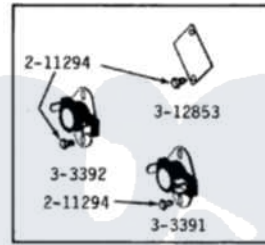

Maytag LDG410 07 - MOTOR, BLOWER, BASE FRAME & THERMOSTATS

MODELS DE-DG110-210-410-510-610-710-810

MOTOR, BLOWER, BASE FRAME & THERMOSTATS

MODEL DE-DG110
THERMOSTAT

MODEL DE-DG210
THERMOSTATS

Maytag Residential Maytag LDG410 Dryer Parts Parts Diagram 07 - MOTOR, BLOWER, BASE FRAME & THERMOSTATS

Click on the part number to view part

Item	Original Part Number	Replaced By	Status	Part Description
1	Y014874			Screw, Idler Arm And Sleeve
2	Y015825			Clip, Motor To Motor Support
3	Y052740	62739		Nut, Lock
4	Y053241			Set Screw, Motor Pulley
5	211294	90767		Screw, 8A X 3/8 HeX Washer Head Tapping
6	Y303358	W10410999		Motor-Drve
7	Y303361		Not Available	BASE ASSY. (UPPER & LOWER)
8	Y303363	6-3033630		Idler Arm
9	Y303391	33303391		Thermostat, Cycling
10	303392			Thermostat, Cycling
11	Y303394			Cool-Down Thermostat
12	Y303442			EXHAUST DUCT ASSEMBLY
13	Y303705	6-3037050		Pulley- ID
14	Y303836			Blower Wheel Assembly And Clamp