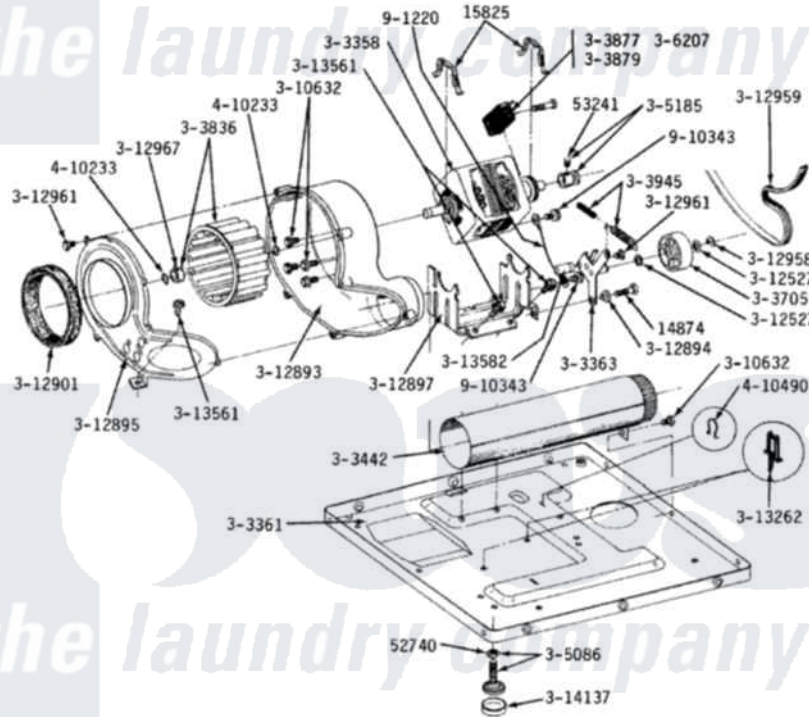

Maytag LDG410 07 - MOTOR, BLOWER, BASE FRAME & THERMOSTATS

MODELS DE-DG110-210-410-510-610-710-810

MOTOR, BLOWER, BASE FRAME & THERMOSTATS

MODEL DE-DG110
THERMOSTAT

MODEL DE-DG210
THERMOSTATS

Maytag Residential Maytag LDG410 Dryer Parts Parts Diagram 07 - MOTOR, BLOWER, BASE FRAME & THERMOSTATS

Click on the part number to view part

Item	Original Part Number	Replaced By	Status	Part Description
1	Y014874			Screw, Idler Arm And Sleeve
2	Y015825			Clip, Motor To Motor Support
3	Y052740	62739		Nut, Lock
4	Y053241			Set Screw, Motor Pulley
5	211294	90767		Screw, 8A X 3/8 HeX Washer Head Tapping
6	Y303358	W10410999		Motor-Drve
7	Y303361		Not Available	BASE ASSY. (UPPER & LOWER)
8	Y303363	6-3033630		Idler Arm
9	Y303391	33303391		Thermostat, Cycling
10	303392			Thermostat, Cycling
11	Y303394			Cool-Down Thermostat
12	Y303442			EXHAUST DUCT ASSEMBLY
13	Y303705	6-3037050		Pulley- ID
14	Y303836			Blower Wheel Assembly And Clamp