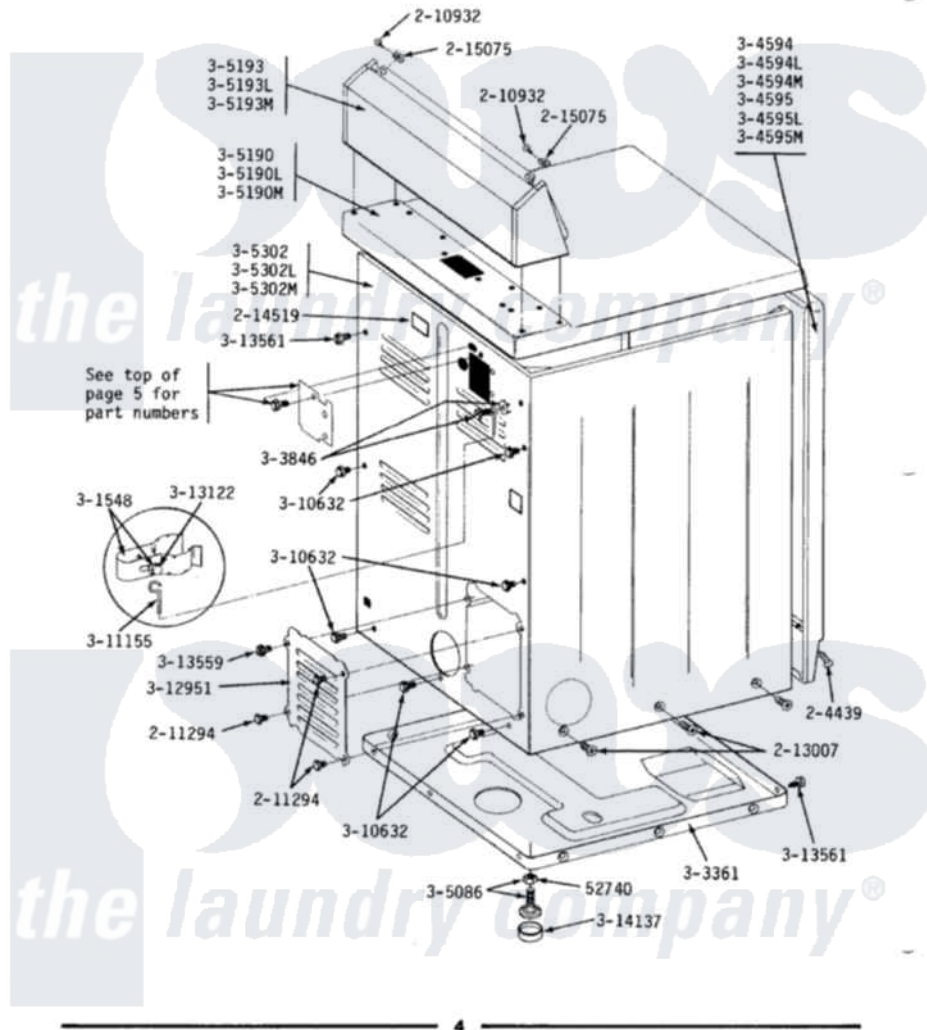

Maytag LDG410 08 - REAR VIEW

MODELS DE-DG110-210-410-510-610-710-810 REAR VIEW

Maytag [Residential Maytag LDG410 Dryer Parts](#) Parts Diagram 08 - REAR VIEW
 Click on the part number to view part

Item	Original Part Number	Replaced By	Status	Part Description
1	Y052740	62739		Nut, Lock
2	Y201808			Converter
3	204439			Screw And Fstner Assembly
4	210932			Screw, No.8 X 9/16 Ctsk Note: Screw, Inlet Duct
5	211294	90767		Screw, 8A X 3/8 HeX Washer Head Tapping
6	211881			Grommet, Cord Part Not Used- Gas Models Only
7	213007			Xfor Cabinet See Cabinet, Back
8	214519			LABEL, ELECTRICAL INSTR. PART NOT USED-GAS MODELS ONLY
9	215075			Fastener, Control Panel To Console
10	301548			Clamp, Ground Wire
11	302521		Not Available	CORD, POWER PART NOT USED-GAS MODELS ONLY

12	Y303361		Not Available	BASE ASSY. (UPPER & LOWER)
13	303846	22003781		Screw, Ground Strap
15	304594L		Not Available	FRONT PANEL-ALMOND
20	Y305086			Adjustable Leg And Nut
22	305190L	307104L		Top Cover Assembly
25	305193L			Console
28	305302L		Not Available	CABINET-ALMOND
30	Y310632	1163839		Screw
"	Y310632	1163839		Screw
31	311155			Ground Wire And Clamp
32	Y312905		Not Available	COVER, TERMINAL
33	Y312951		Not Available	ACCESS COVER, BACK
34	313122			Screw - Baffle To Tumbler
35	Y313559			Screw
36	Y313561			Screw---NA
37	Y313561			Screw---NA
38	Y314137			Foot, Rubber