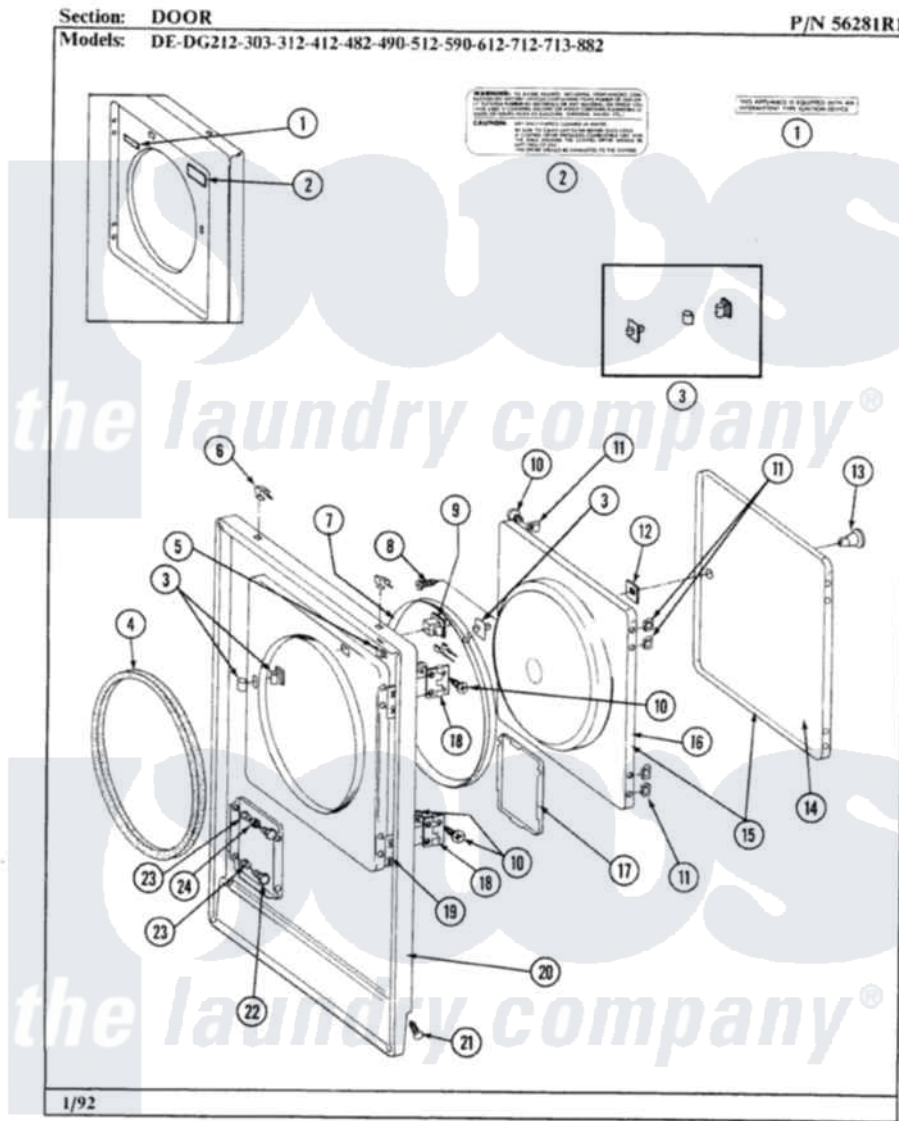

Maytag LDG412 02 - DOOR

30

Maytag Residential Maytag LDG412 Dryer Parts Parts Diagram 02 - DOOR
 Click on the part number to view part

Item	Original Part Number	Replaced By	Status	Part Description
1	314119		Not Available	GAS IGNITION LABEL
2	Y313927			INSTRUCTION LABEL
3	306436			Door Latch Kit--W
4	314286			Seal For Front Panel
5	Y310376			Clip, Door Switch Harness
6	212982	22001650		Fastener, Spring
7	314077			Door Seal
8	314347	400021-1		Screw
9	Y305753	W10169313		Switch-Dor
10	Y314062			Screw, Door Hinge And Panel
11	Y313910			Clip, Door Liner To Outer Panel
12	Y313911			Door Strike Retainer
13	303942		Not Available	KNOB AND SCREW
14	313908L		Not Available	DOOR PANEL-ALMOND
15	304579L		Not Available	DOOR-ALMOND
"	306668L		Not Available	DOOR, ALMOND

16	305835		Not Available	INNER DOOR WITH KNOB & SCRE
"	306676		Not Available	INNER DOOR WITH KNOB
17	302542L		Not Available	PART NOT USED. (DG ONLY)
18	Y304577	33001230		Hinge, Door
19	Y313907			Fastener, Twin
20	304594L		Not Available	FRONT PANEL-ALMOND
21	204439			Screw And Fstner Assembly
22	212949	22001866		Screw, Relay
23	312301		Not Available	BUSHING FOR ACCESS STUD
24	312369			Sleeve, Access Panel Stud Part Not Used