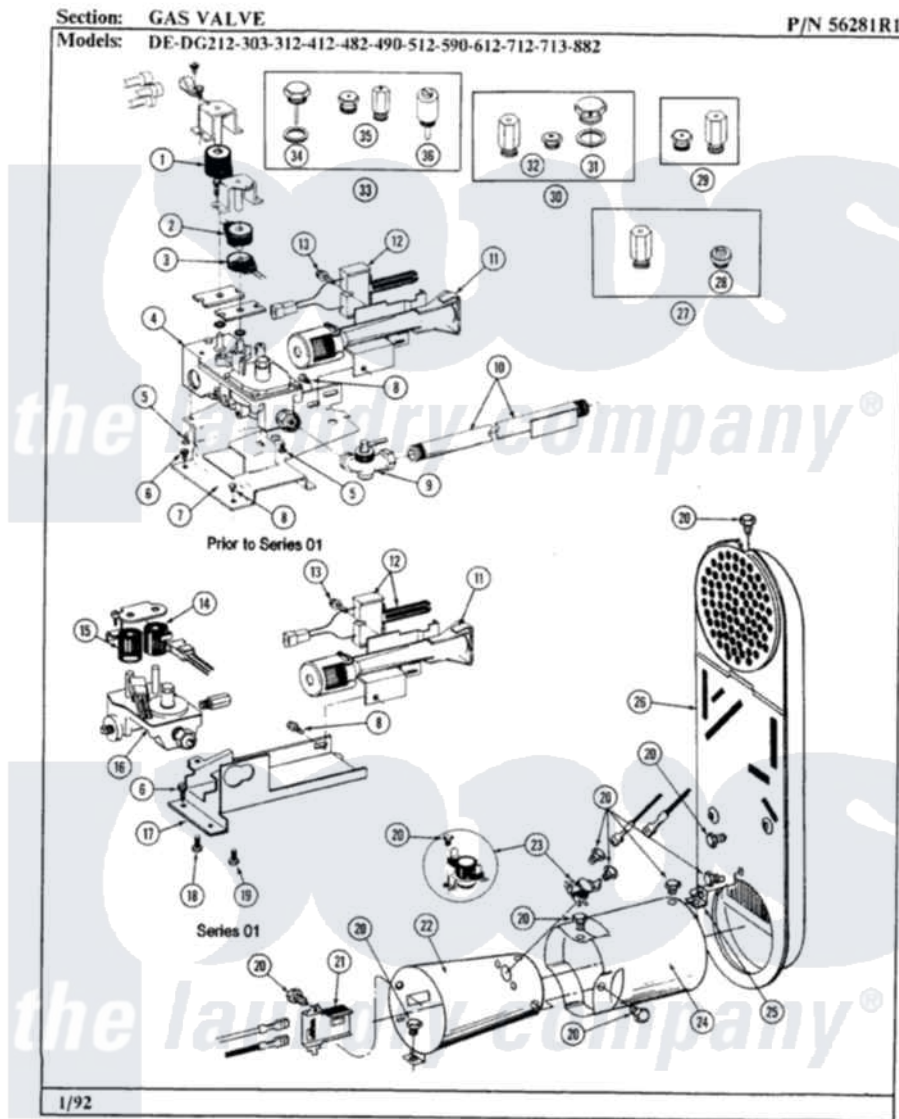

Maytag LDG412 05 - GAS VALVE

38

Maytag [Residential Maytag LDG412 Dryer Parts](#) Parts Diagram 05 - GAS VALVE

[Click on the part number to view part](#)

Item	Original Part Number	Replaced By	Status	Part Description
1	305603			Secondary Coil
2	305604			Holding Coil
3	305605			Booster Coil
4	W10116794			Gas Valve
5	211410			Screw, HeX Head No.8 X 3/8 Inch
6	Y313561			Screw---NA
7	312929			Gas Valve Bracket
8	Y310632	1163839		Screw
9	Y303349			Angle Shut-Off, Gas Valve
10	Y303383	33001735		Pipe And Bracket Assembly Series 18 Not Needed Use Vavle
11	304974	33002793		Burner Assembly
12	304970	4391996		Ignitor
13	304971			Screw Note: Screw, Igniter
14	306105	694540		Coil, 60 Hz

15	306106		Coil, Holding And Booster--W
16	306176		Valve, Gas
17	314566		Gas Control Bracket
18	314082	90767	Screw, 8A X 3/8 HeX Washer Head Tapping
19	Y313559		Screw
20	211294	90767	Screw, 8A X 3/8 HeX Washer Head Tapping
21	Y303377	338906	Radiant, Sensor
22	Y303368		Cone, Combustion
23	303395		Thermostat, Hi-Limit
24	Y303841		Cone, Extension
25	Y312890		Retainer, Heater Chamber
26	Y303369		Inlet Duct Assembly
27	306204	33002924	Gas Conv K
28	314602	694424	Leak, Limiter
29	305862	Not Available	MAIN BURNER ORIFICE KIT-MIX
"	305860	Not Available	MAIN BURNER ORIFICE KIT-NAT
"	305861	Not Available	MAIN BURNER ORIFICE KIT-LPG
30	Y304672		Conversion Kit-LPG To Nat.
31	302809		Screw Assembly - Leak Limit
32	305860	Not Available	MAIN BURNER ORIFICE KIT-NAT
33	Y306195	MAL9000AXX	LP Gas Con
34	302810		Screw Assembly - Blue Block Ope
35	305861	Not Available	MAIN BURNER ORIFICE KIT-LPG
36	306184	Not Available	PLUG, BLOCKING (LPG REGULATOR)