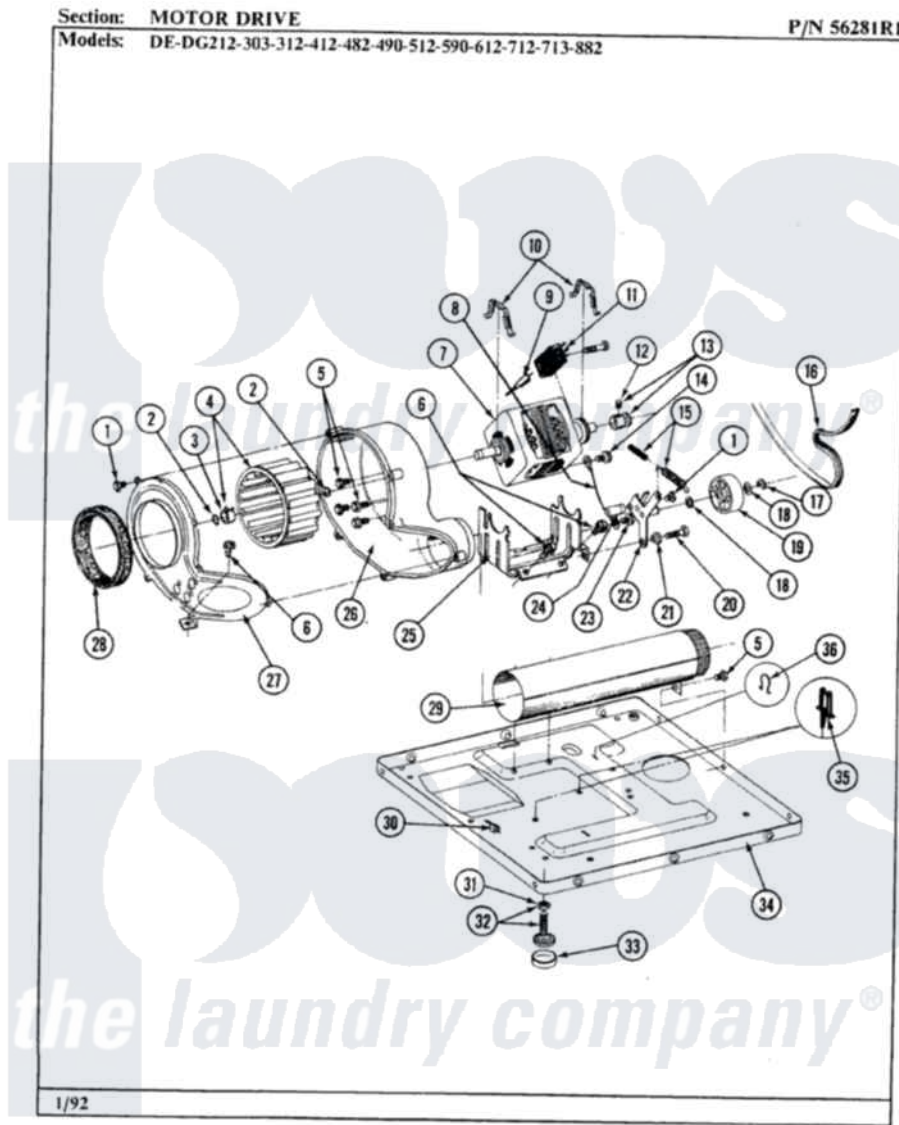

Maytag LDG412 06 - MOTOR DRIVE

-40

Maytag [Residential Maytag LDG412 Dryer Parts](#) Parts Diagram 06 - MOTOR DRIVE
Click on the part number to view part

Item	Original Part Number	Replaced By	Status	Part Description
1	Y312961	W10116751		Screw
2	410233	9703438		Ring-Retrnr
3	312967			Clamp, Blower Housing
4	Y303836			Blower Wheel Assembly And Clamp
5	Y310632	1163839		Screw
6	Y313561			Screw---NA
7	Y303358	W10410999		Motor-Drive
8	901220			Ground Wire
9	306448		Not Available	WIRE
10	Y015825			Clip, Motor To Motor Support
11	Y303877		Not Available	SWITCH, MOTOR EXTERNAL START No.303358-2, No.303358-4, 303358-7
"	Y303879			Switch, Motor External Start
"	306207		Not Available	(PROD. No.303358-8 & No.303358-9)
12	Y053241			Set Screw, Motor Pulley

13	Y305185	6-3051850	Pulley- MO
14	910343	488234	Screw 8-32 X 1/4
15	Y303945		IDLER SPRING ASSY. W/PLUG
16	Y312959		Poly "V" Belt For Tumbler
17	312958	354987	Ring, Retaining
18	Y312527		Washer, Idler Shaft
19	Y303705	6-3037050	Pulley- ID
20	Y014874		Screw, Idler Arm And Sleeve
21	Y312894	315772	Sleeve, Idler Arm
22	Y303363	6-3033630	Idler Arm
23	211294	90767	Screw, 8A X 3/8 HeX Washer Head Tapping
24	Y313582	W10116756	Spacer
25	312897		Not Available
26	Y312893		SUPPORT, MOTOR
27	314846		Housing, Blower
"	Y312895		Not Available
28	Y312901		COVER FOR BLOWER---NA
29	Y303442		Seal, Housing Cover
30	Y310376		EXHAUST DUCT ASSEMBLY
31	Y052740	62739	Clip, Door Switch Harness
32	Y305086		Nut, Lock
33	Y314137		Adjustable Leg And Nut
34	Y303361		Not Available
35	Y313262	W10116752	Foot, Rubber
36	410490		BASE ASSY. (UPPER & LOWER)
			Retainer-
			Spring, Retainer Wire Harness