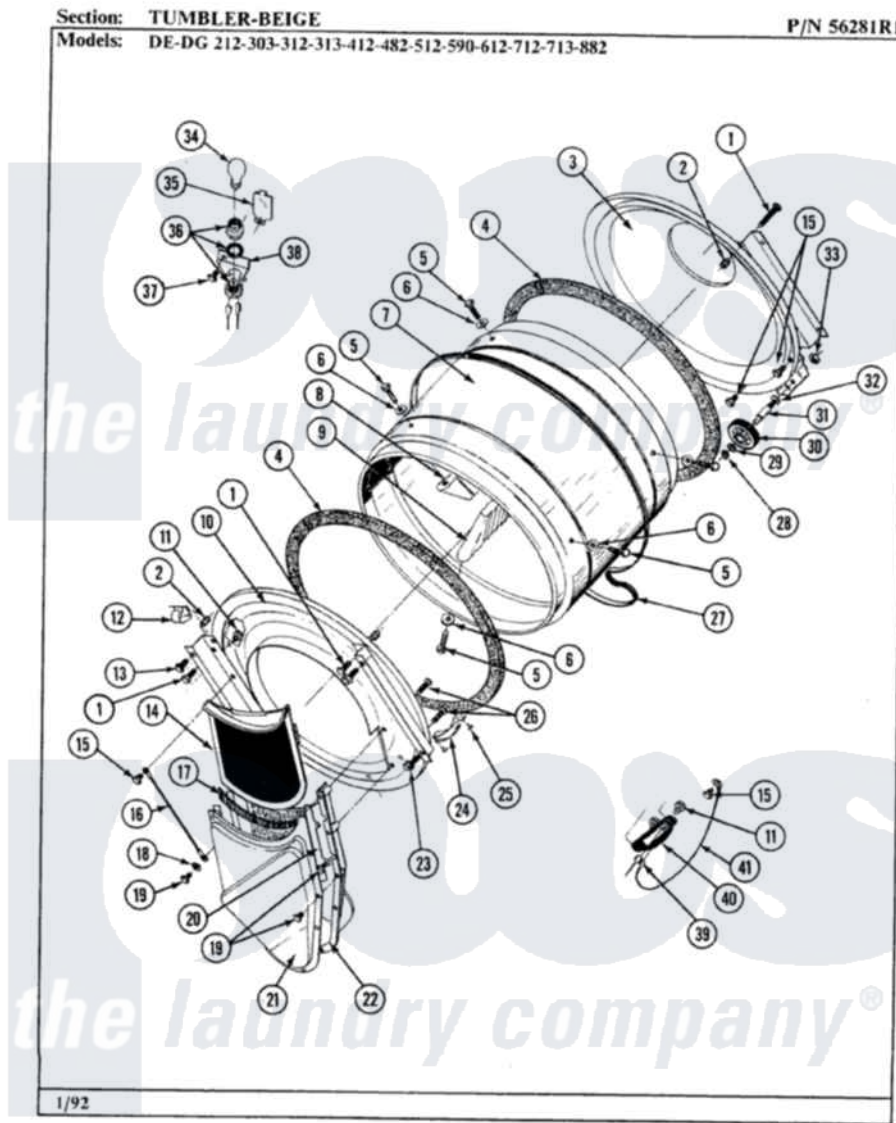

# Maytag LDG412 09 - TUMBLER-BEIGE

34

Maytag [Residential Maytag LDG412 Dryer Parts](#) Parts Diagram 09 - TUMBLER-BEIGE  
 Click on the part number to view part

Item	Original Part Number	Replaced By	Status	Part Description
1	313764		Not Available	SCREW
2	313915	<a href="#">31-3915</a>		Tech Sheet
3	Y306660	<a href="#">33001106</a>		Back, Tumbler
4	<a href="#">314820</a>			Seal, Tumbler
5	<a href="#">Y310759</a>			Screw, Tumbler Baffles
6	<a href="#">314158</a>			Washer, Baffle To Tumbler
7	314802		Not Available	TUMBLER W/OUT BAFFLES
"	306663		Not Available	TUMBLER W/BAFFLES
8	314803	<a href="#">33001012</a>		Baffle
9	314804	<a href="#">33001004</a>		Baffle, Tall
10	306670		Not Available	TUMBLER FRONT----NA
12	<a href="#">Y310376</a>			Clip, Door Switch Harness
13	<a href="#">Y313561</a>			Screw----NA
14	Y306666	<a href="#">33001003</a>		Screen, Lint
15	211294	<a href="#">90767</a>		Screw, 8A X 3/8 HeX Washer Head Tapping
16	<a href="#">205810</a>			Wire, Ground

17	<a href="#">Y313796</a>		Lint Seal
18	<a href="#">310557</a>		Washer
19	Y312961	<a href="#">W10116751</a>	Screw
20	<a href="#">Y313795</a>		Guide For Lint Screen
21	Y312964	Not Available	OUTLET DUCT - OUTER HALF
22	306656	Not Available	OUTLET DUCT & GRID ASSEMBLY
"	306657	Not Available	OUTLET DUCT & GRID
23	Y310632	<a href="#">1163839</a>	Screw
24	<a href="#">306508</a>		Tumbler Bearing Kit ----W
25	<a href="#">210720</a>		Rivet, Bearing To Tumbler Frnt
26	Y314110	<a href="#">33002917</a>	Screw, No.10-16
27	<a href="#">Y312959</a>		Poly "V" Belt For Tumbler
28	410233	<a href="#">9703438</a>	Ring-Retrn
29	<a href="#">312535</a>		Washer, Vault Mounting Brk.
30	Y303373	<a href="#">12001541</a>	Drum Roller/Washer Assembly--W
31	Y312948	<a href="#">6-3129480</a>	Shaft- Tumbler
32	Y313347	<a href="#">312535</a>	Washer, Vault Mounting Brk.
33	312538	<a href="#">33001443</a>	Nut, Hex