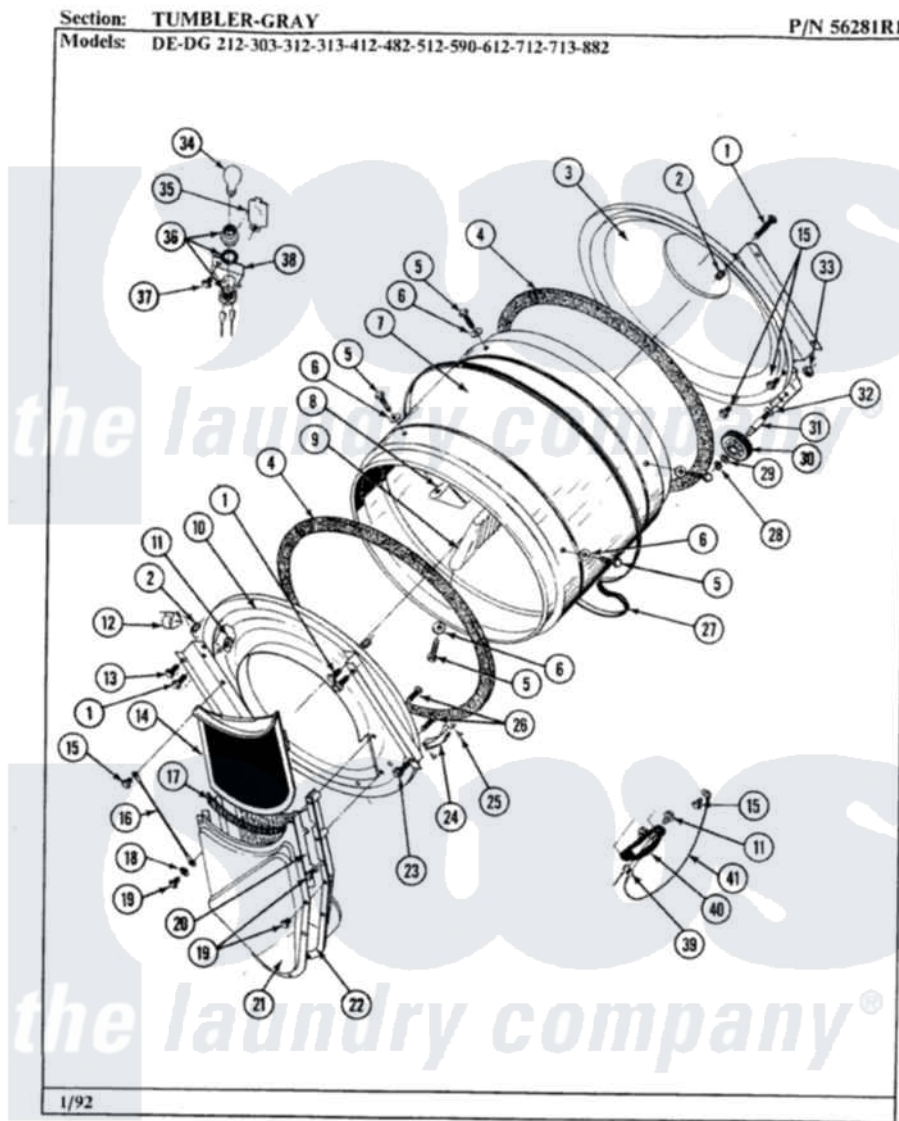

Maytag LDG412 10 - TUMBLER-GRAY

32

Maytag [Residential Maytag LDG412 Dryer Parts](#) Parts Diagram 10 - TUMBLER-GRAY
 Click on the part number to view part

Item	Original Part Number	Replaced By	Status	Part Description
1	313764		Not Available	SCREW
2	313915	31-3915		Tech Sheet
3	Y306660	33001106		Back, Tumbler
4	Y313541	33313541		Seal- Tumbler
5	Y310759			Screw, Tumbler Baffles
6	314158			Washer, Baffle To Tumbler
7	305187		Not Available	TUMBLER W/BAFFLES
"	Y314153		Not Available	TUMBLER No.
8	314154		Not Available	TUMBLER BAFFLE - SHORT
9	314155	33001004		Baffle, Tall
10	Y303815	33001231		Front- Tumbler
12	Y310376			Clip, Door Switch Harness
13	Y313561			Screw---NA
14	Y304388	33001003		Screen, Lint
15	211294	90767		Screw, 8A X 3/8 HeX Washer Head Tapping
16	205810			Wire, Ground

17	Y313796		Lint Seal
18	310557		Washer
19	Y312961	W10116751	Screw
20	Y313795		Guide For Lint Screen
21	Y312964	Not Available	OUTLET DUCT - OUTER HALF
22	Y304810	Not Available	OUTLET DUCT ASSEMBLY---S
23	Y310632	1163839	Screw
24	306508		Tumbler Bearing Kit ---W
25	210720		Rivet, Bearing To Tumbler Fmt
26	Y314110	33002917	Screw, No.10-16
27	Y312959		Poly "V" Belt For Tumbler
28	410233	9703438	Ring-Retrn
29	312535		Washer, Vault Mounting Brk.
30	Y303373	12001541	Drum Roller/Washer Assembly--W
31	Y312948	6-3129480	Shaft- Tumbler
32	Y313347	312535	Washer, Vault Mounting Brk.
33	312538	33001443	Nut, Hex