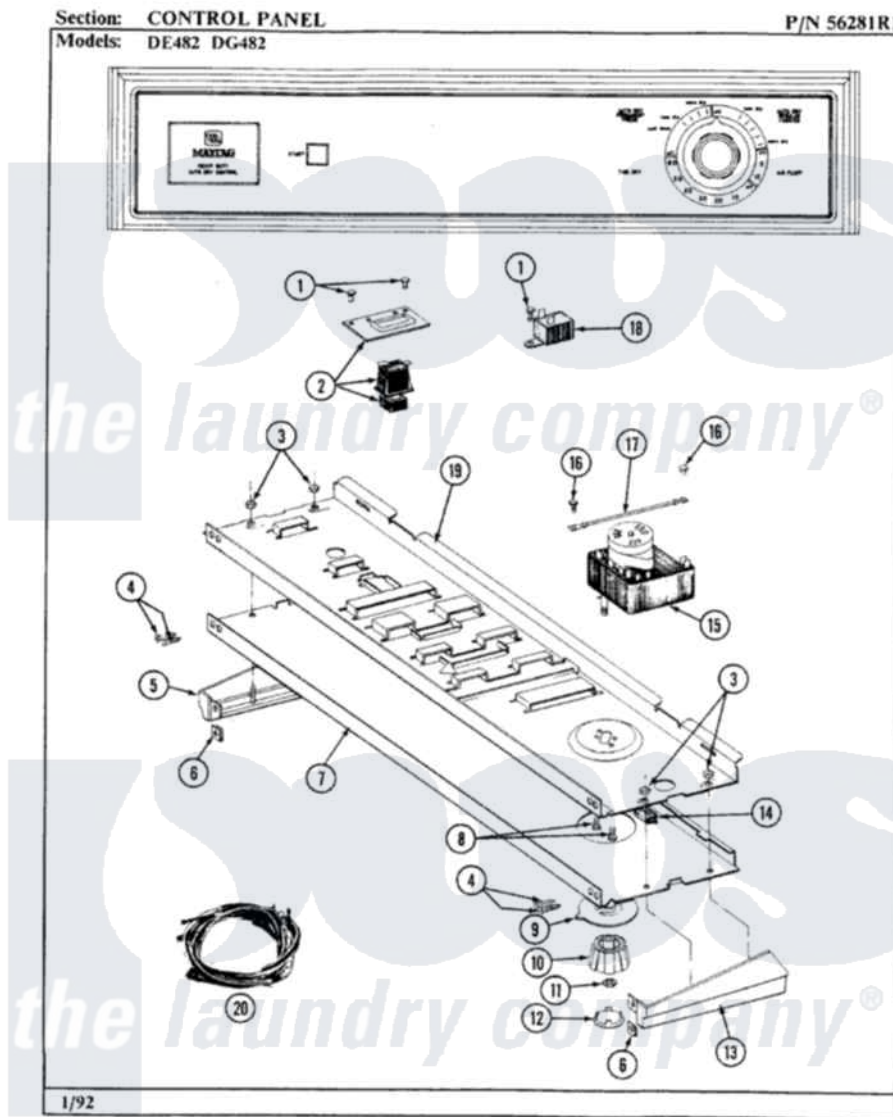

Maytag LDG482 01 - CONTROL PANEL

12

Maytag [Residential Maytag LDG482 Dryer Parts](#) Parts Diagram 01 - CONTROL PANEL
Click on the part number to view part

Item	Original Part Number	Replaced By	Status	Part Description
1	211168	W10139210		Screw, 8-18 X 5/16
2	306533			Switch, Push/To/Start W/Bkt
3	214872			Palnut, End Cap Note: Nut, Lamp Holder
4	210932			Screw, No.8 X 9/16 Ctsk Note: Screw, Inlet Duct
5	214815			End Cap F/Control Panel-LH
6	214894			Fastener, End Cap
7	306383	4391990		Switch-Inf
8	910708	488234		Screw 8-32 X 1/4
9	314422	33001500		Dial, Timer Indicator
10	314421			Knob For Timer
11	312273			Nut, Control Knob
12	215163		Not Available	CAP FOR KNOB
13	214816			End Cap F/Control Panel-RH
14	214897			Pad, Control Panel
15	305448			Timer

16	211294	90767	Screw, 8A X 3/8 HeX Washer Head Tapping
17	204807		Ground Wire, Supp. Plte To Top Cover
18	305205	694419	Mini-Buzzer
19	314184		Back Up Plate
20	305781	Not Available	WIRE HARNESS
"	Y306178	Not Available	MAIN WIRE HARNESS
"	306804	Not Available	WIRE HARNESS