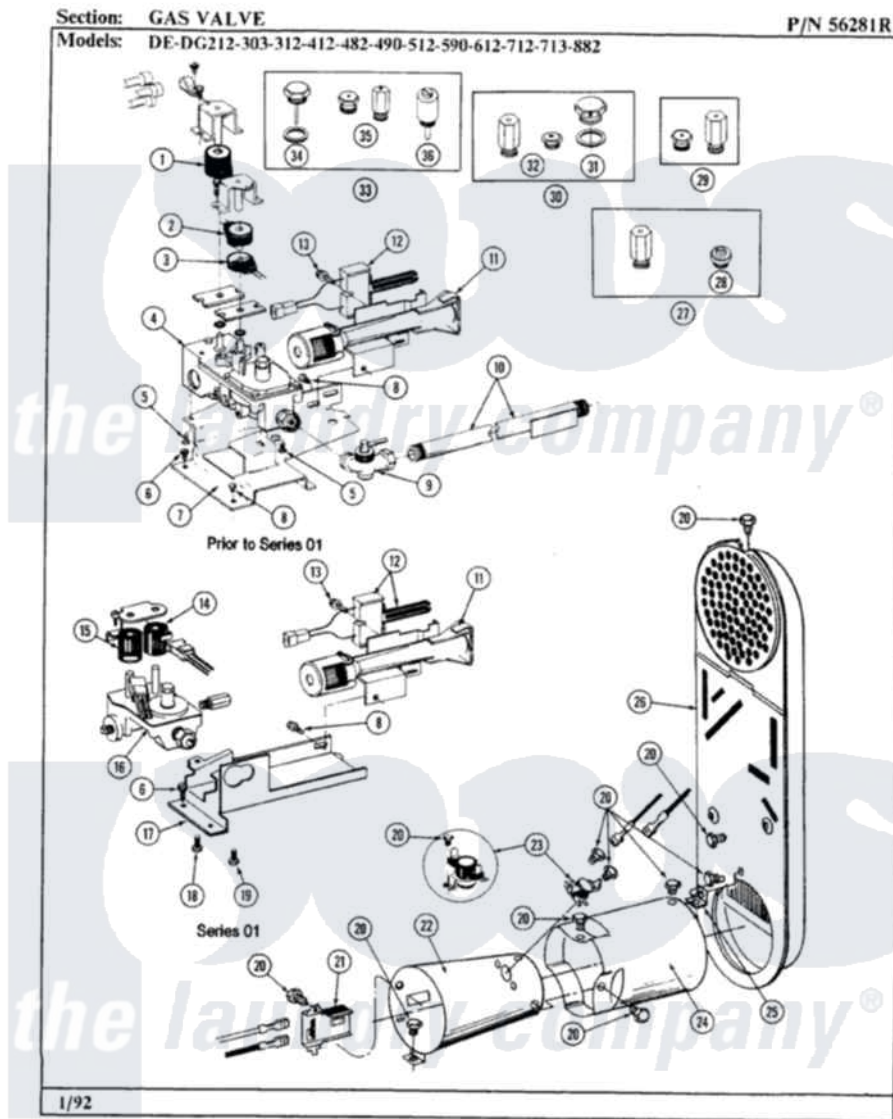

Maytag LDG482 04 - GAS VALVE (ORIGINAL & SERIES 01)

38

Maytag Residential Maytag LDG482 Dryer Parts Parts Diagram 04 - GAS VALVE (ORIGINAL & SERIES 01)
 Click on the part number to view part

Item	Original Part Number	Replaced By	Status	Part Description
1	305603			Secondary Coil
2	305604			Holding Coil
3	305605			Booster Coil
4	W10116794			Gas Valve
5	211410			Screw, HeX Head No.8 X 3/8 Inch
6	Y313561			Screw---NA
7	312929			Gas Valve Bracket
8	Y310632	1163839		Screw
9	Y303349			Angle Shut-Off, Gas Valve
10	Y303383	33001735		Pipe And Bracket Assembly Series 18 Not Needed Use Vavle
11	304974	33002793		Burner Assembly
12	304970	4391996		Ignitor
13	304971			Screw Note: Screw, Igniter
14	306105	694540		Coil, 60 Hz

15	306106		Coil, Holding And Booster--W
16	306176		Valve, Gas
17	314566		Gas Control Bracket
18	314082	90767	Screw, 8A X 3/8 HeX Washer Head Tapping
19	Y313559		Screw
20	211294	90767	Screw, 8A X 3/8 HeX Washer Head Tapping
21	Y303377	338906	Radiant, Sensor
22	Y303368		Cone, Combustion
23	303395		Thermostat, Hi-Limit
24	Y303841		Cone, Extension
25	Y312890		Retainer, Heater Chamber
26	Y303369		Inlet Duct Assembly
27	306204	33002924	Gas Conv K
28	314602	694424	Leak, Limiter
29	305862	Not Available	MAIN BURNER ORIFICE KIT-MIX
"	305860	Not Available	MAIN BURNER ORIFICE KIT-NAT
"	305861	Not Available	MAIN BURNER ORIFICE KIT-LPG
30	Y304672		Conversion Kit-LPG To Nat.
31	302809		Screw Assembly - Leak Limit
32	305860	Not Available	MAIN BURNER ORIFICE KIT-NAT
33	Y306195	MAL9000AXX	LP Gas Con
34	302810		Screw Assembly - Blue Block Ope
35	305861	Not Available	MAIN BURNER ORIFICE KIT-LPG
36	306184	Not Available	PLUG, BLOCKING (LPG REGULATOR)